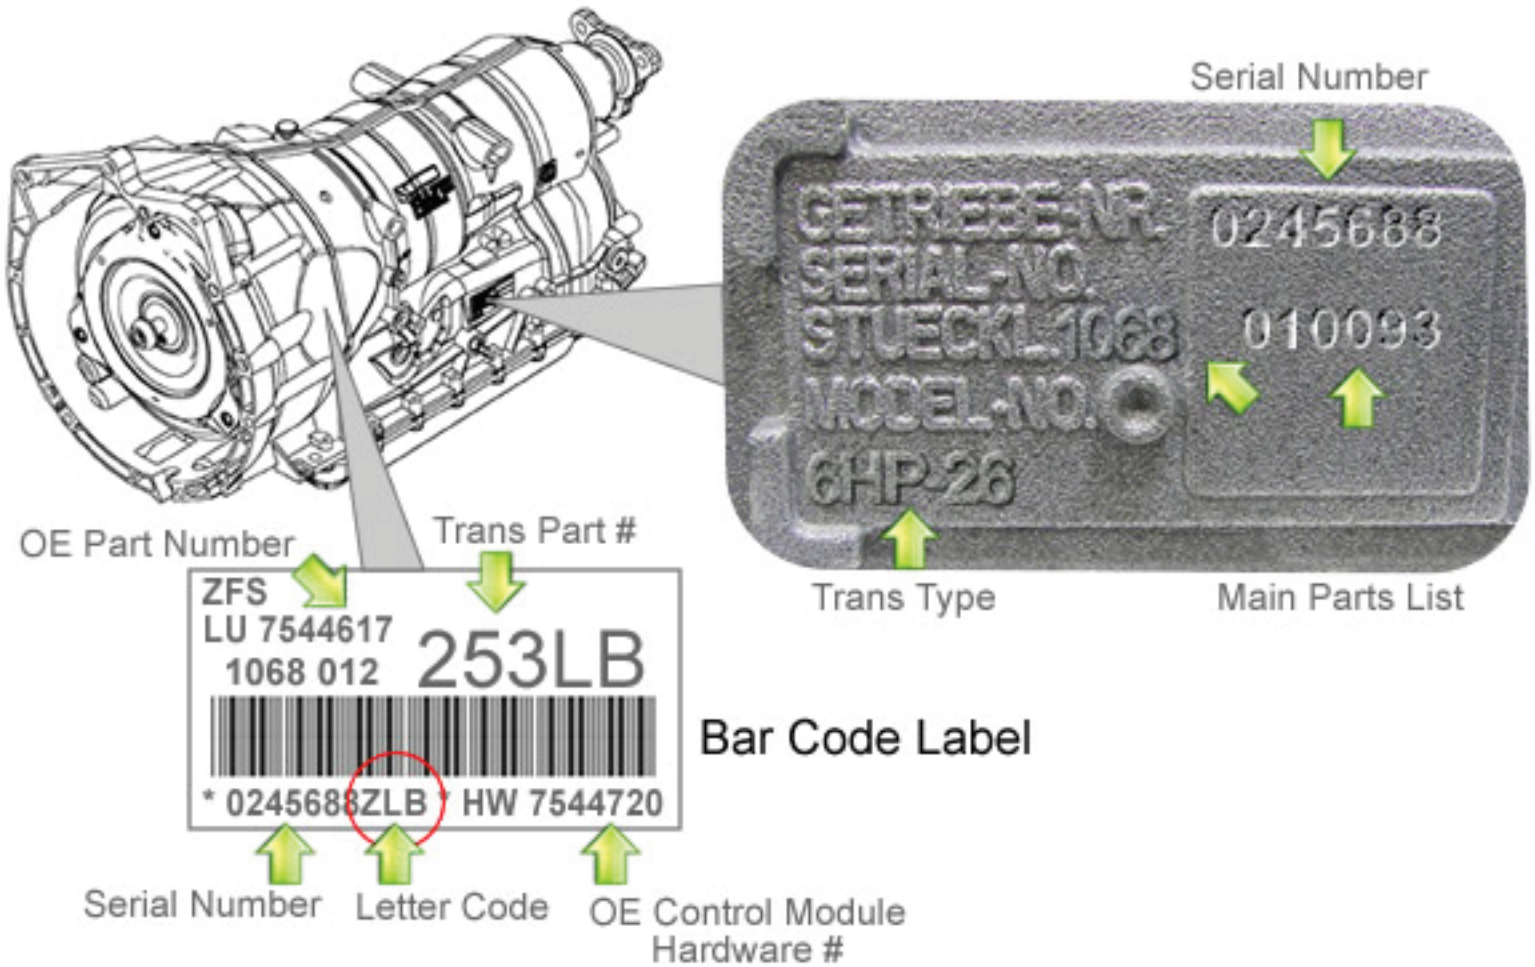

The Trans Type and the first 4 digit of the Main Parts List are cast into the housing. The Serial Number and the last 6 digit of the Main Parts List are stamped into casting. OE transmissions also have a bar code label on the transmission housing. The Trans Part #, Serial Number, Letter Code, OE Part Number and OE Control Module Hardware # are listed on the label.

Example data from below:

- Main Parts List = 1068 010 093
- Serial Number = 0245688
- Trans Part # = 1068 012 253
- Letter Code = ZLB