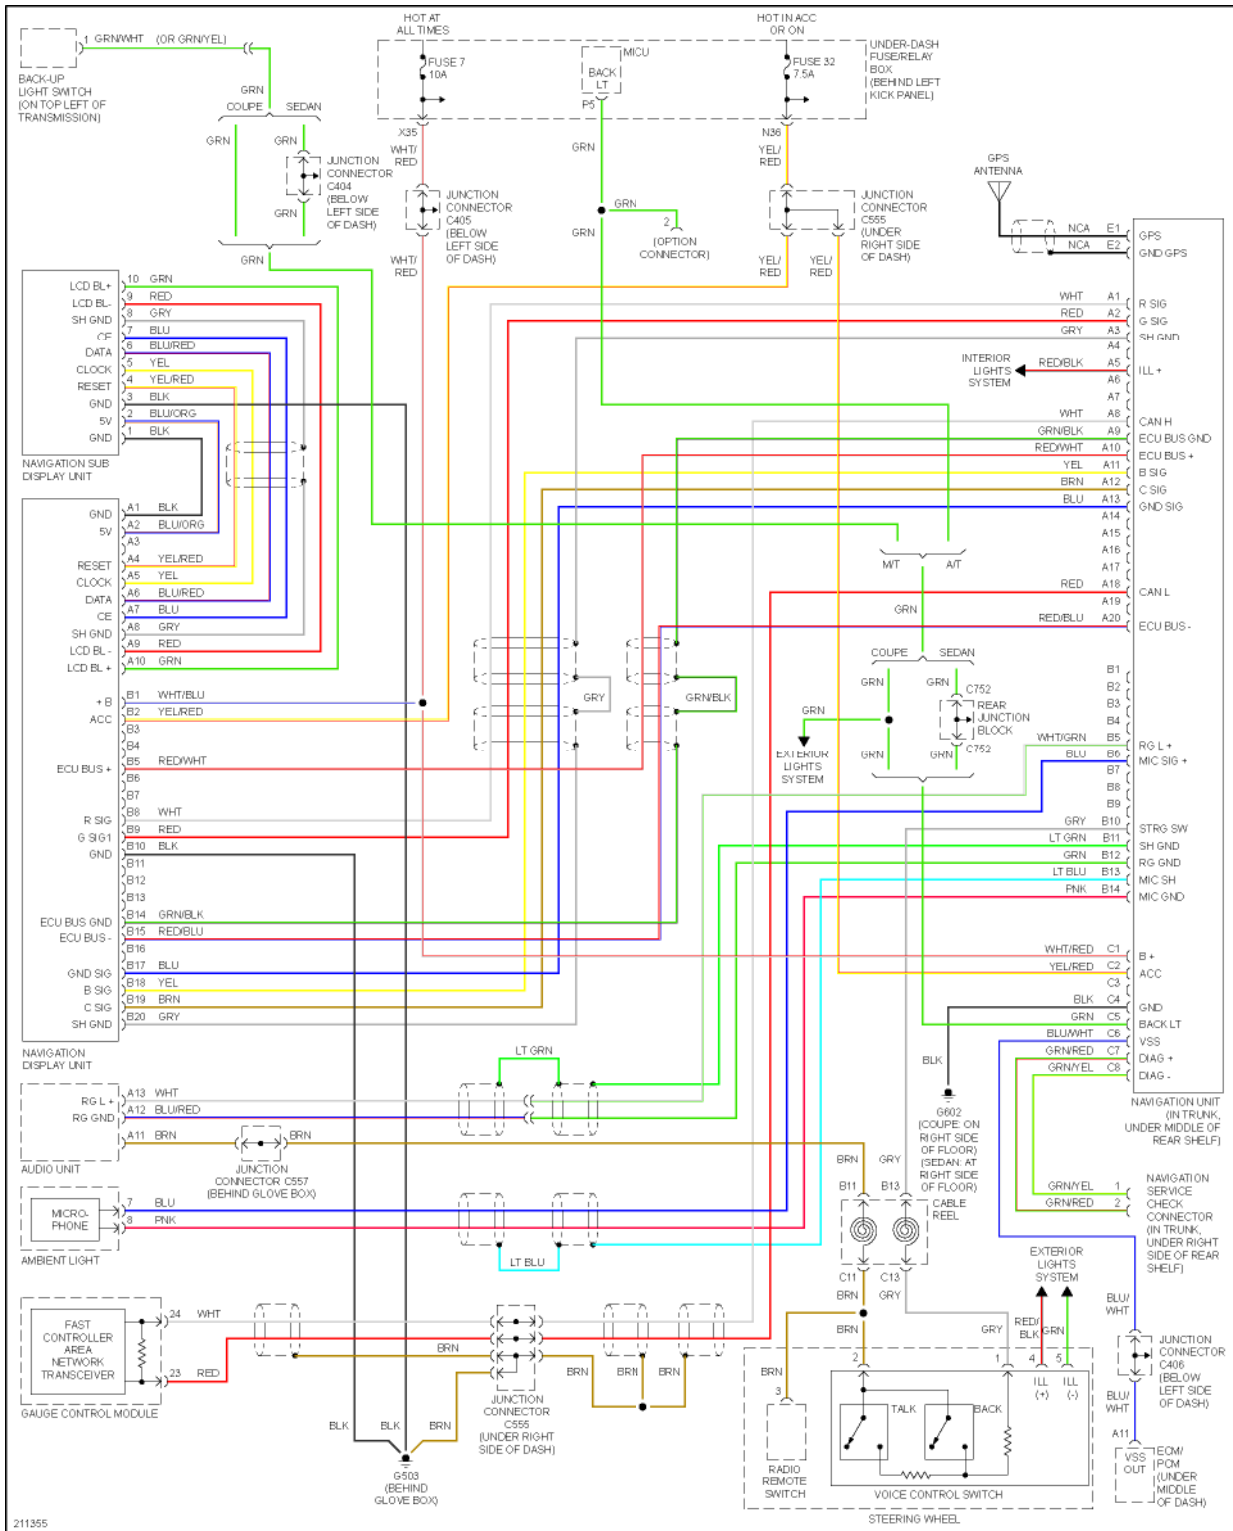

2005 Honda Accord EX

2005 SYSTEM WIRING DIAGRAMS Honda - Accord

Fig. 100: Navigation Circuit, Except Hybrid