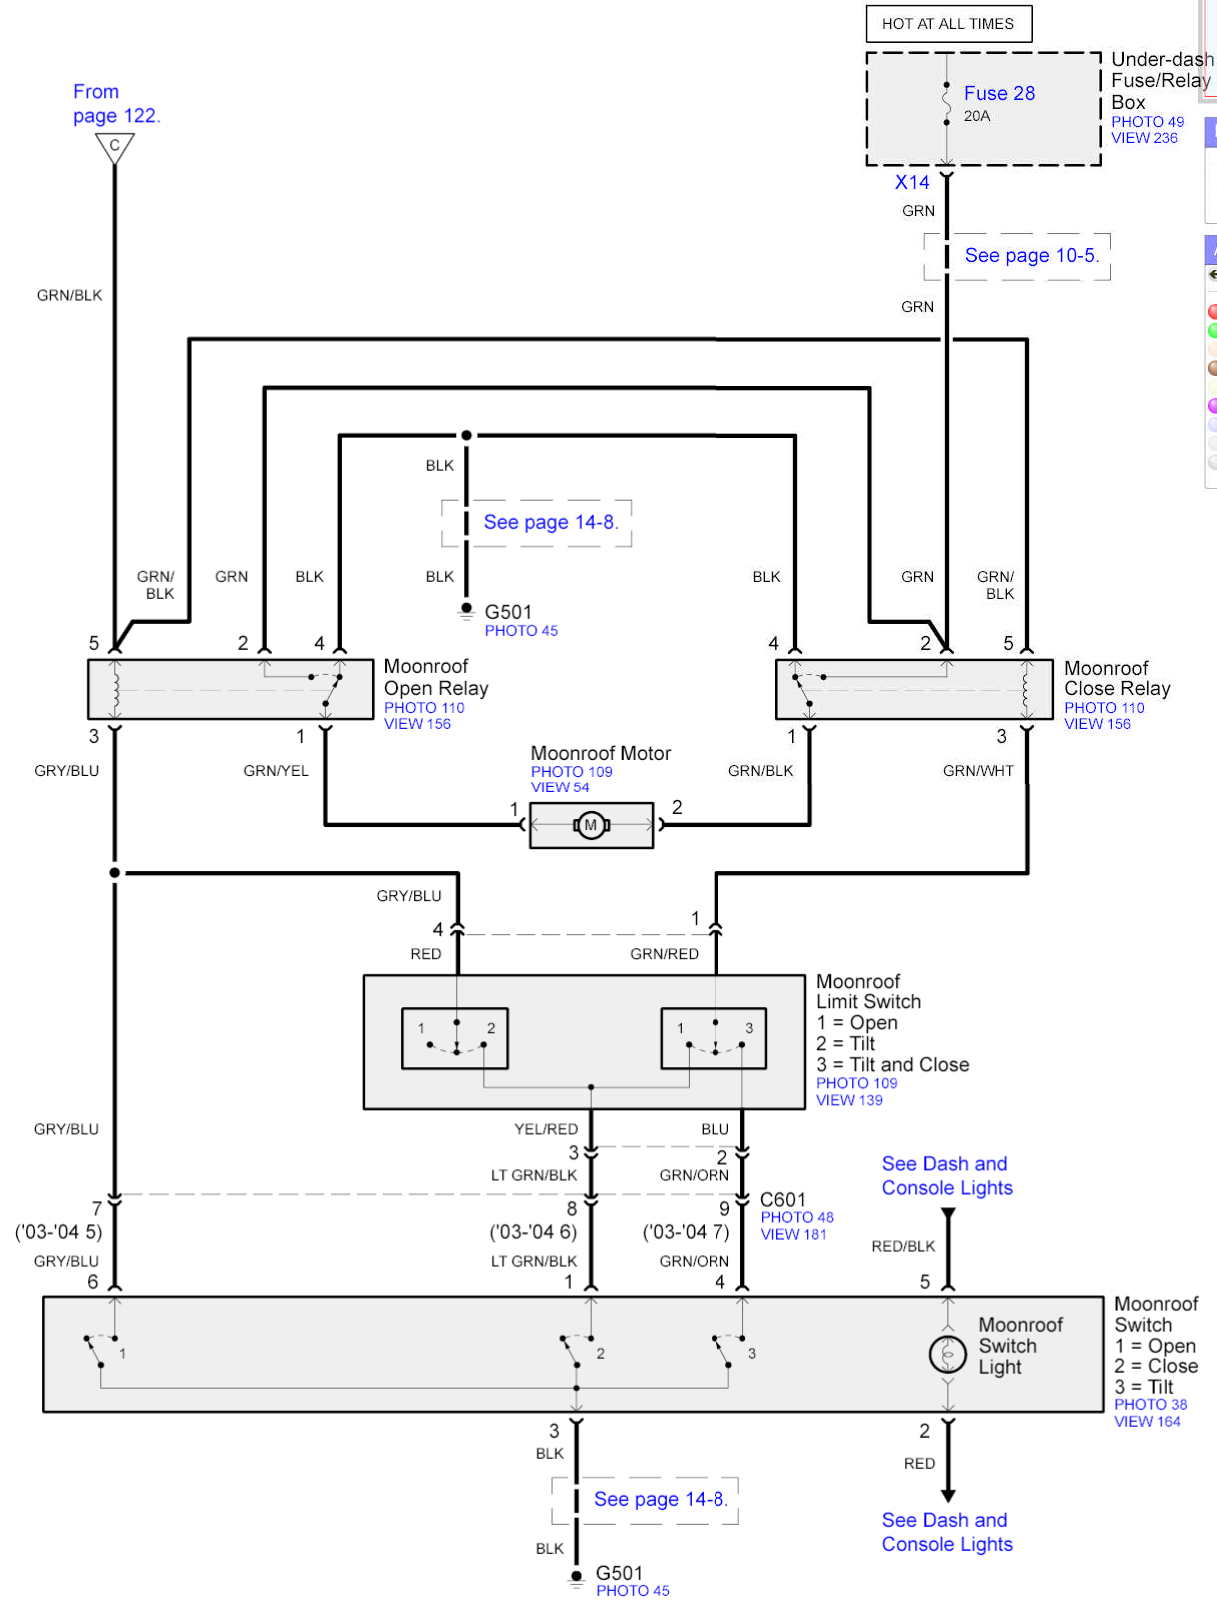

Moonroof

- 4-door: EX, EX-L

Navigation

- Zoom In
- Zoom Out
- Original View
- Help

Animation

← Circuit Functions

- Battery Feed
- Switched Battery Feed
- Reference Voltage
- Ground
- Input Signal
- Output Signal/Control Circuit
- Data Bus Connection
- Switched Ground
- All Circuits
- Help