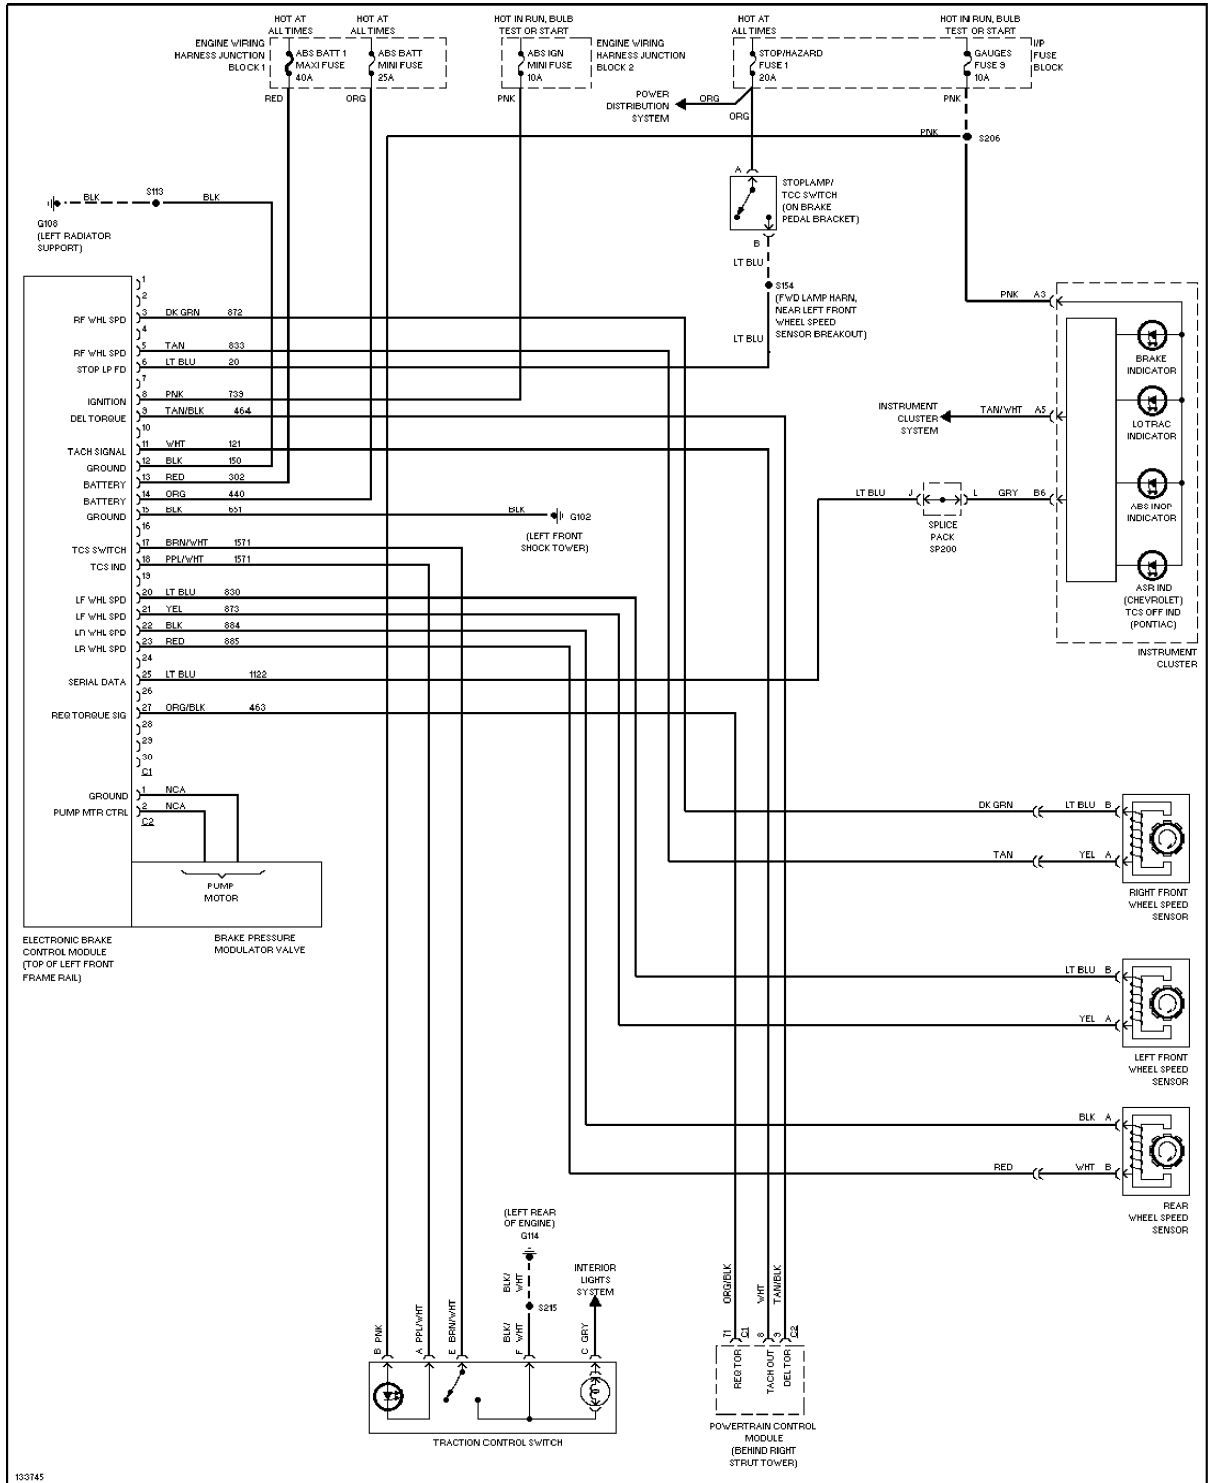

SYSTEM WIRING DIAGRAMS

ABC123

Entire Article
2000 Chevrolet Camaro

3.8L

3.8L VIN K, Anti-Lock Brake Circuits, W/ Traction Control