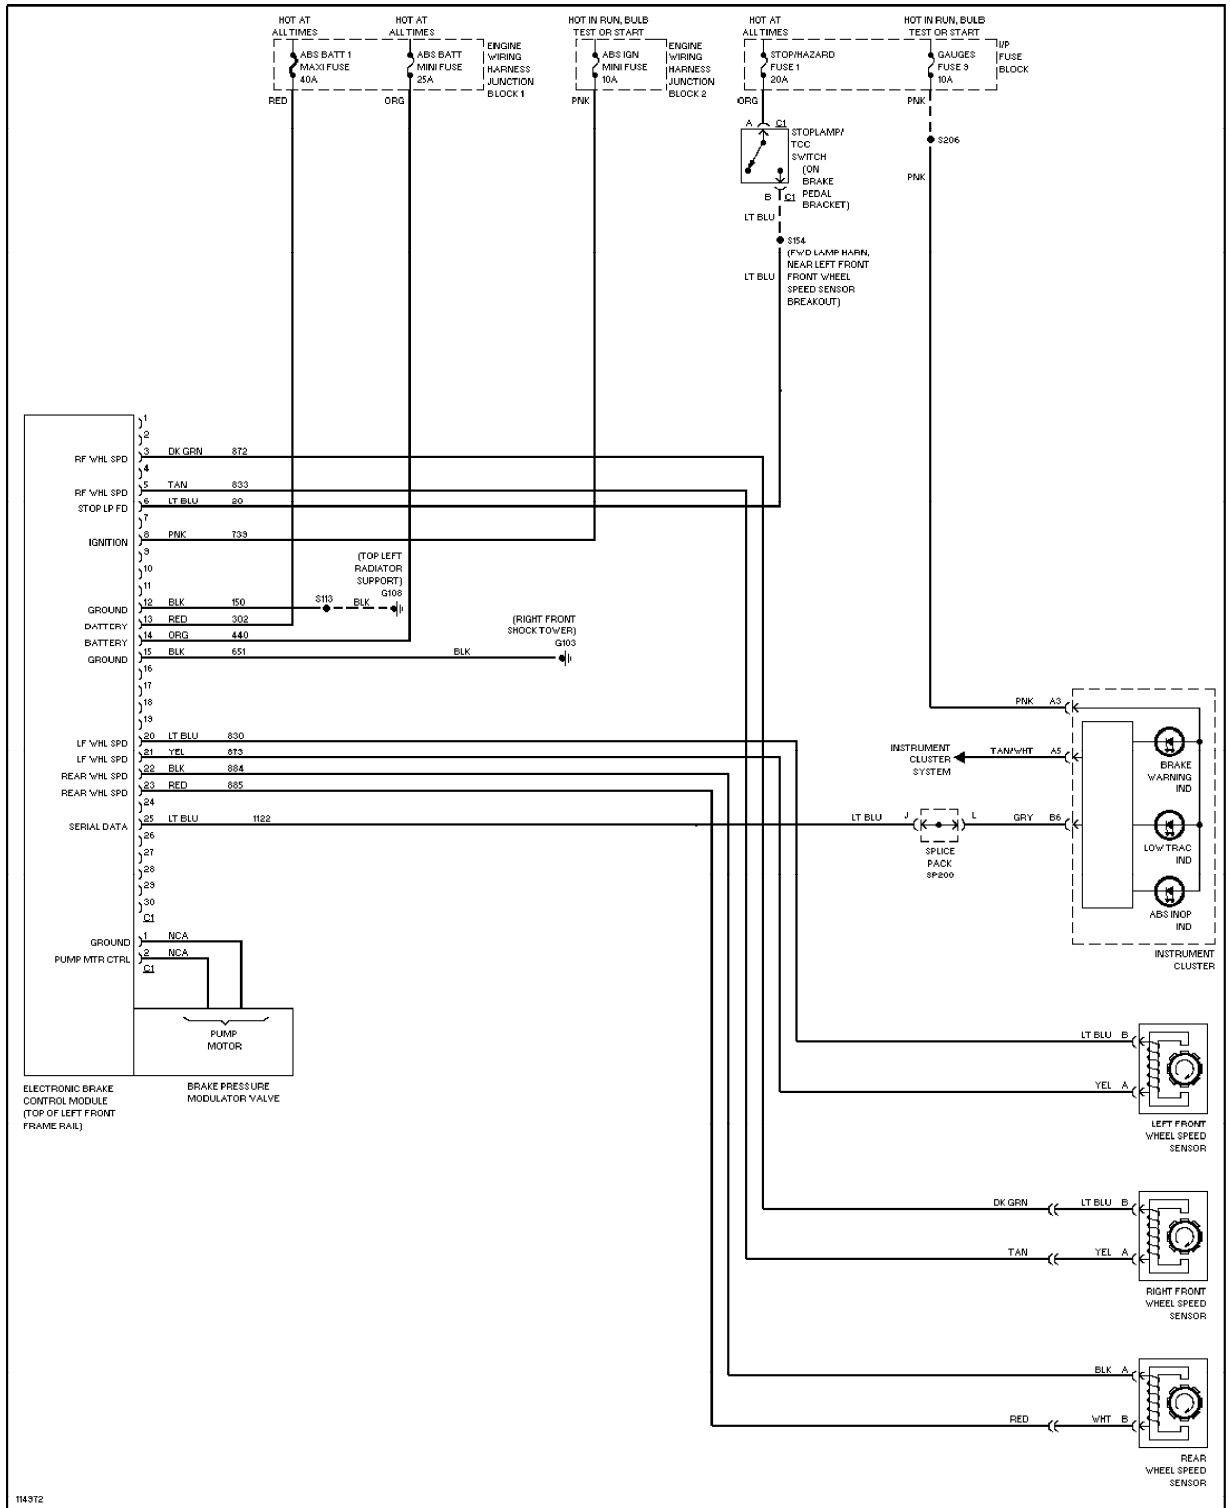

# SYSTEM WIRING DIAGRAMS

ABC123

Entire Article  
2000 Chevrolet Camaro

5.7L VIN G, Anti-Lock Brake Circuits, W/ Traction Control

# SYSTEM WIRING DIAGRAMS

ABC123

Entire Article  
2000 Chevrolet Camaro

Anti-lock Brake Circuits, W/O Traction Control