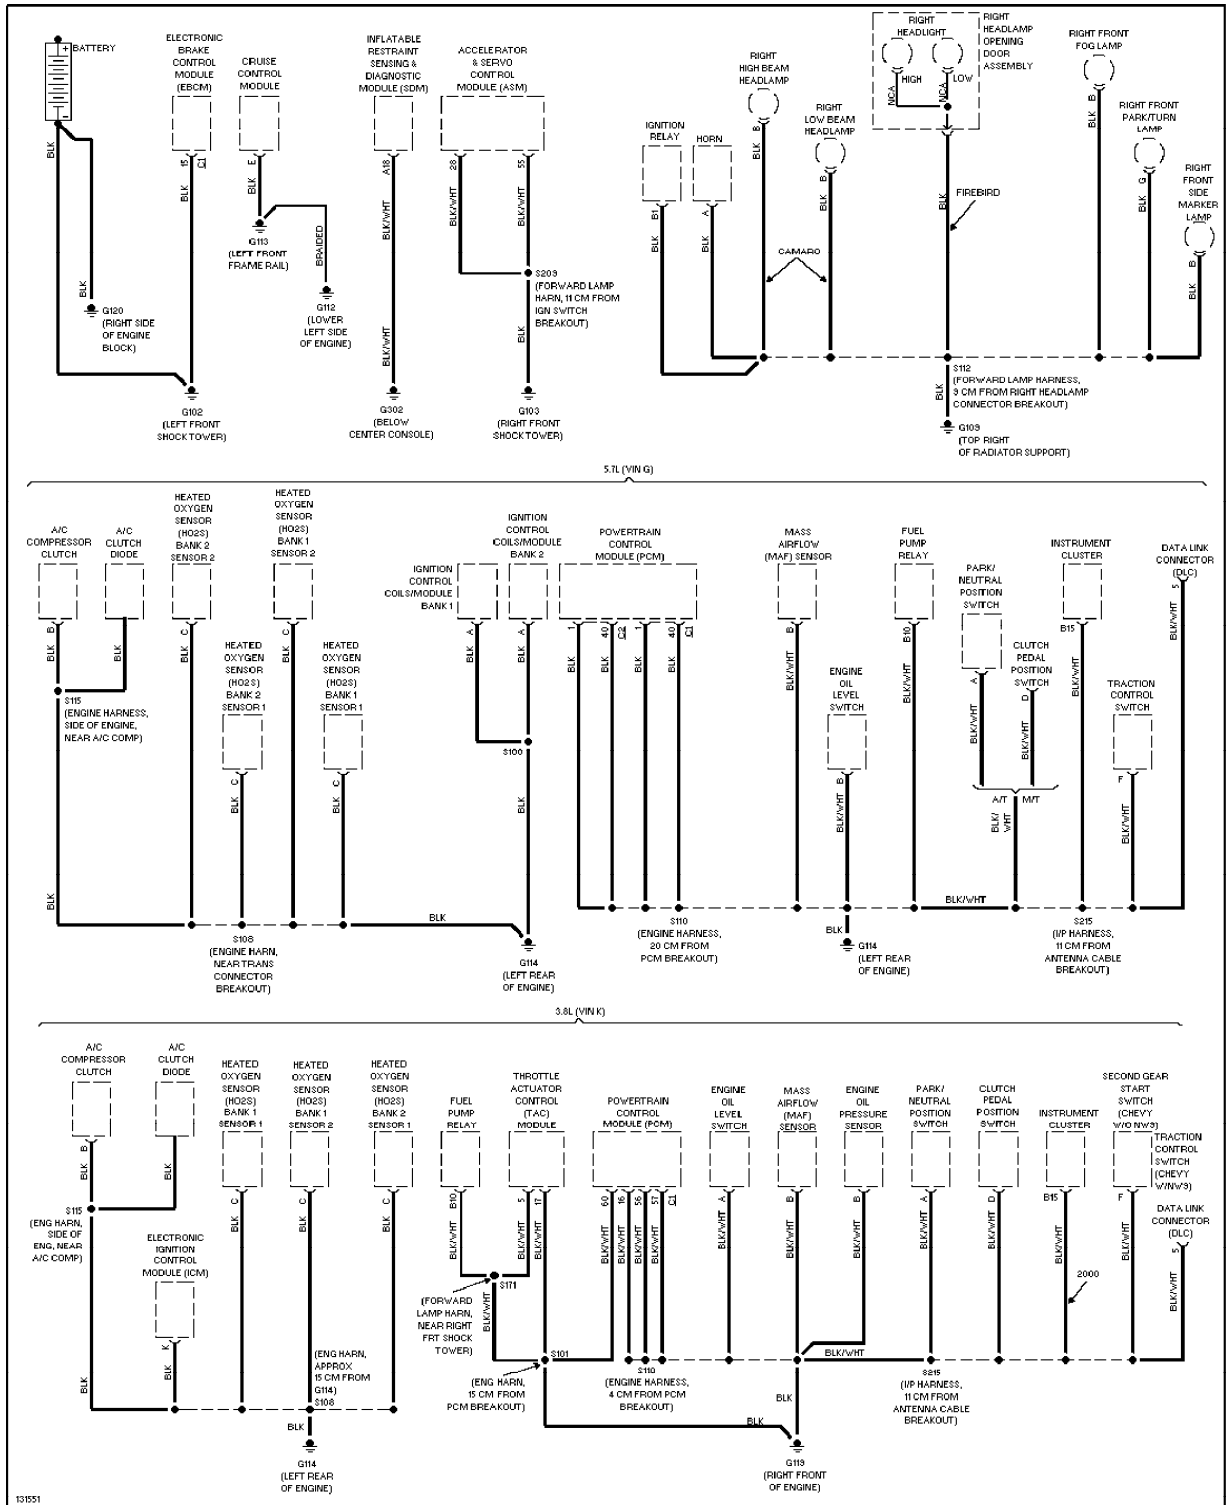

SYSTEM WIRING DIAGRAMS

ABC123

Entire Article
2000 Chevrolet Camaro

Ground Distribution Circuit (1 of 3)