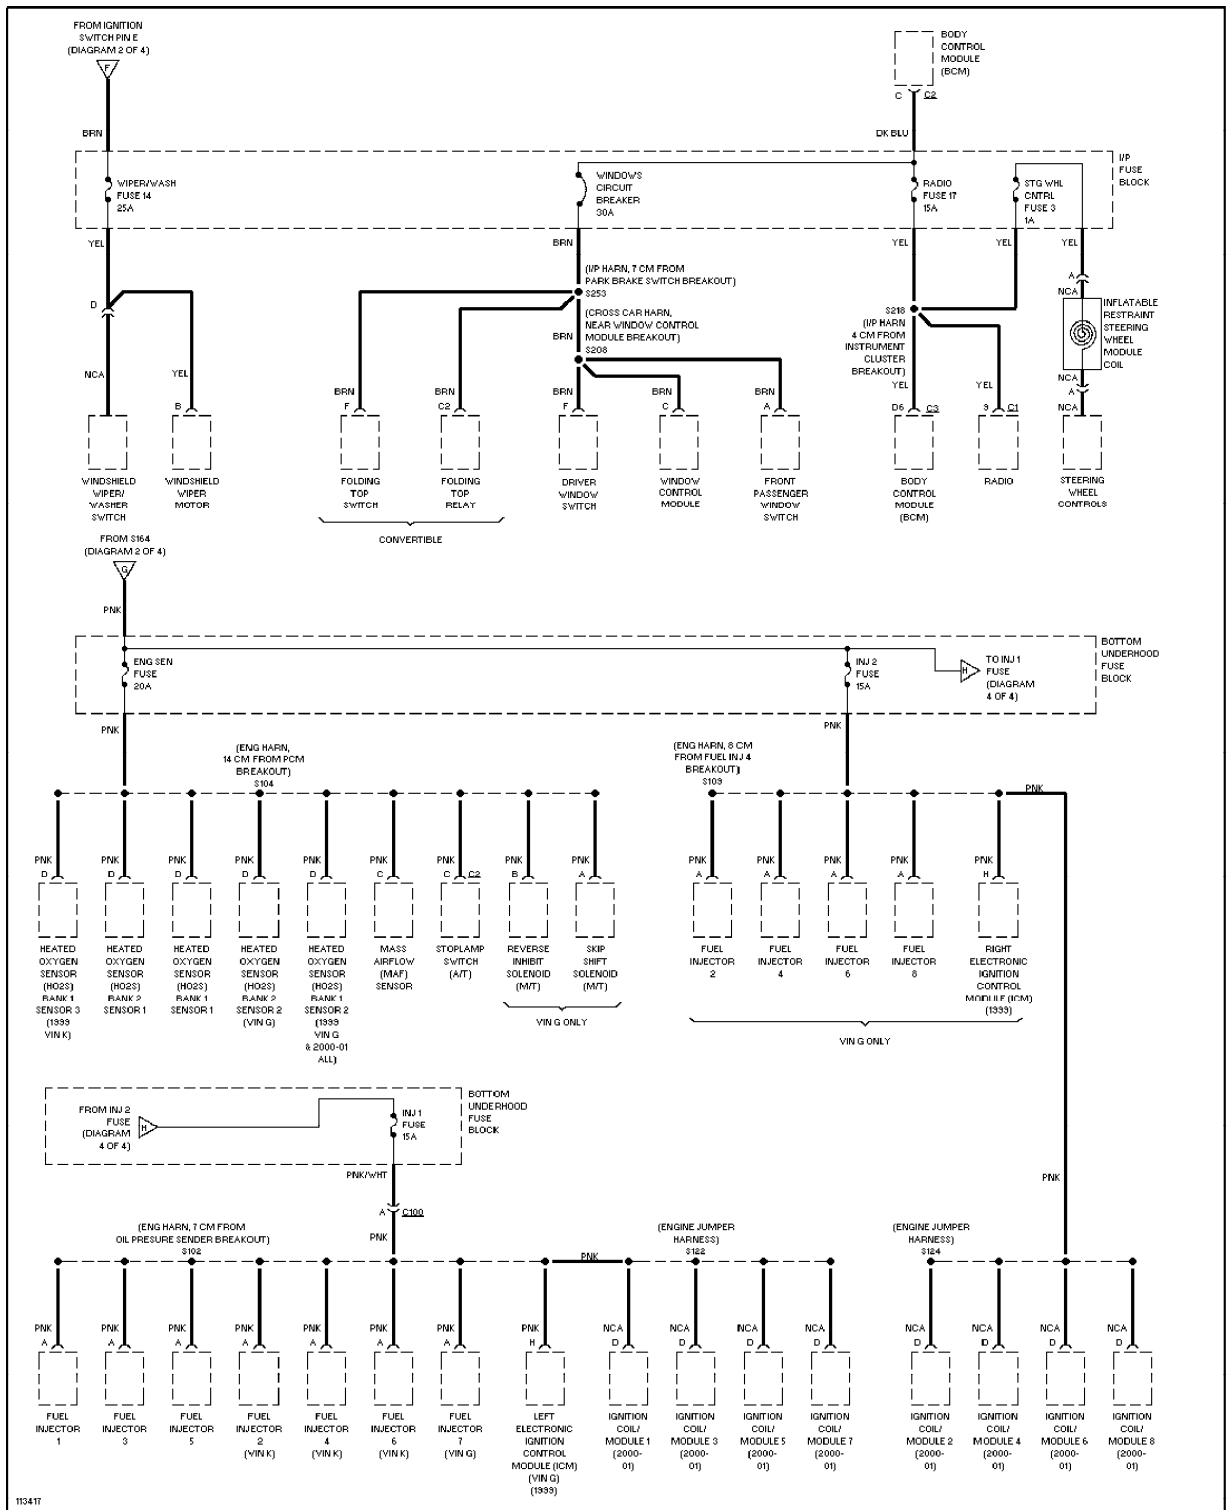

SYSTEM WIRING DIAGRAMS

ABC123

Entire Article
2000 Chevrolet Camaro

Power Distribution Circuit (4 of 4)

POWER DOOR LOCKS