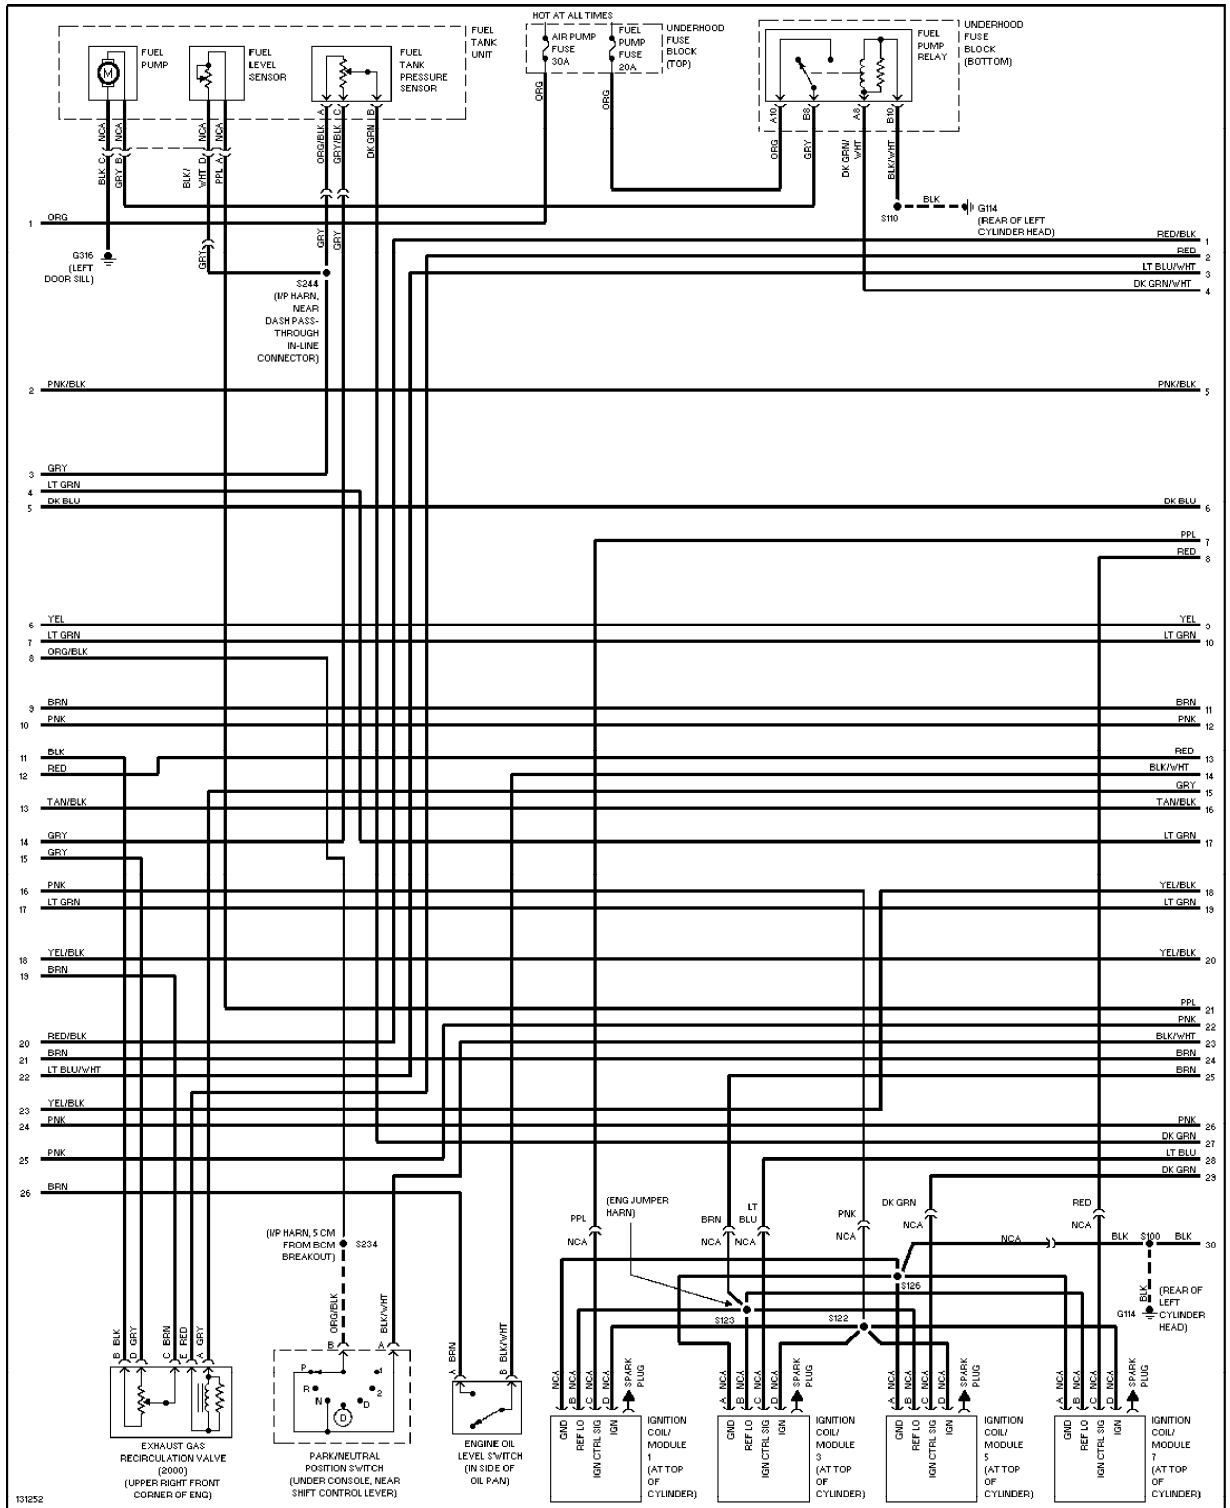

SYSTEM WIRING DIAGRAMS

ABC123

Entire Article
2000 Chevrolet Camaro

5. 7L VIN G, Engine Performance Circuits (3 of 4)