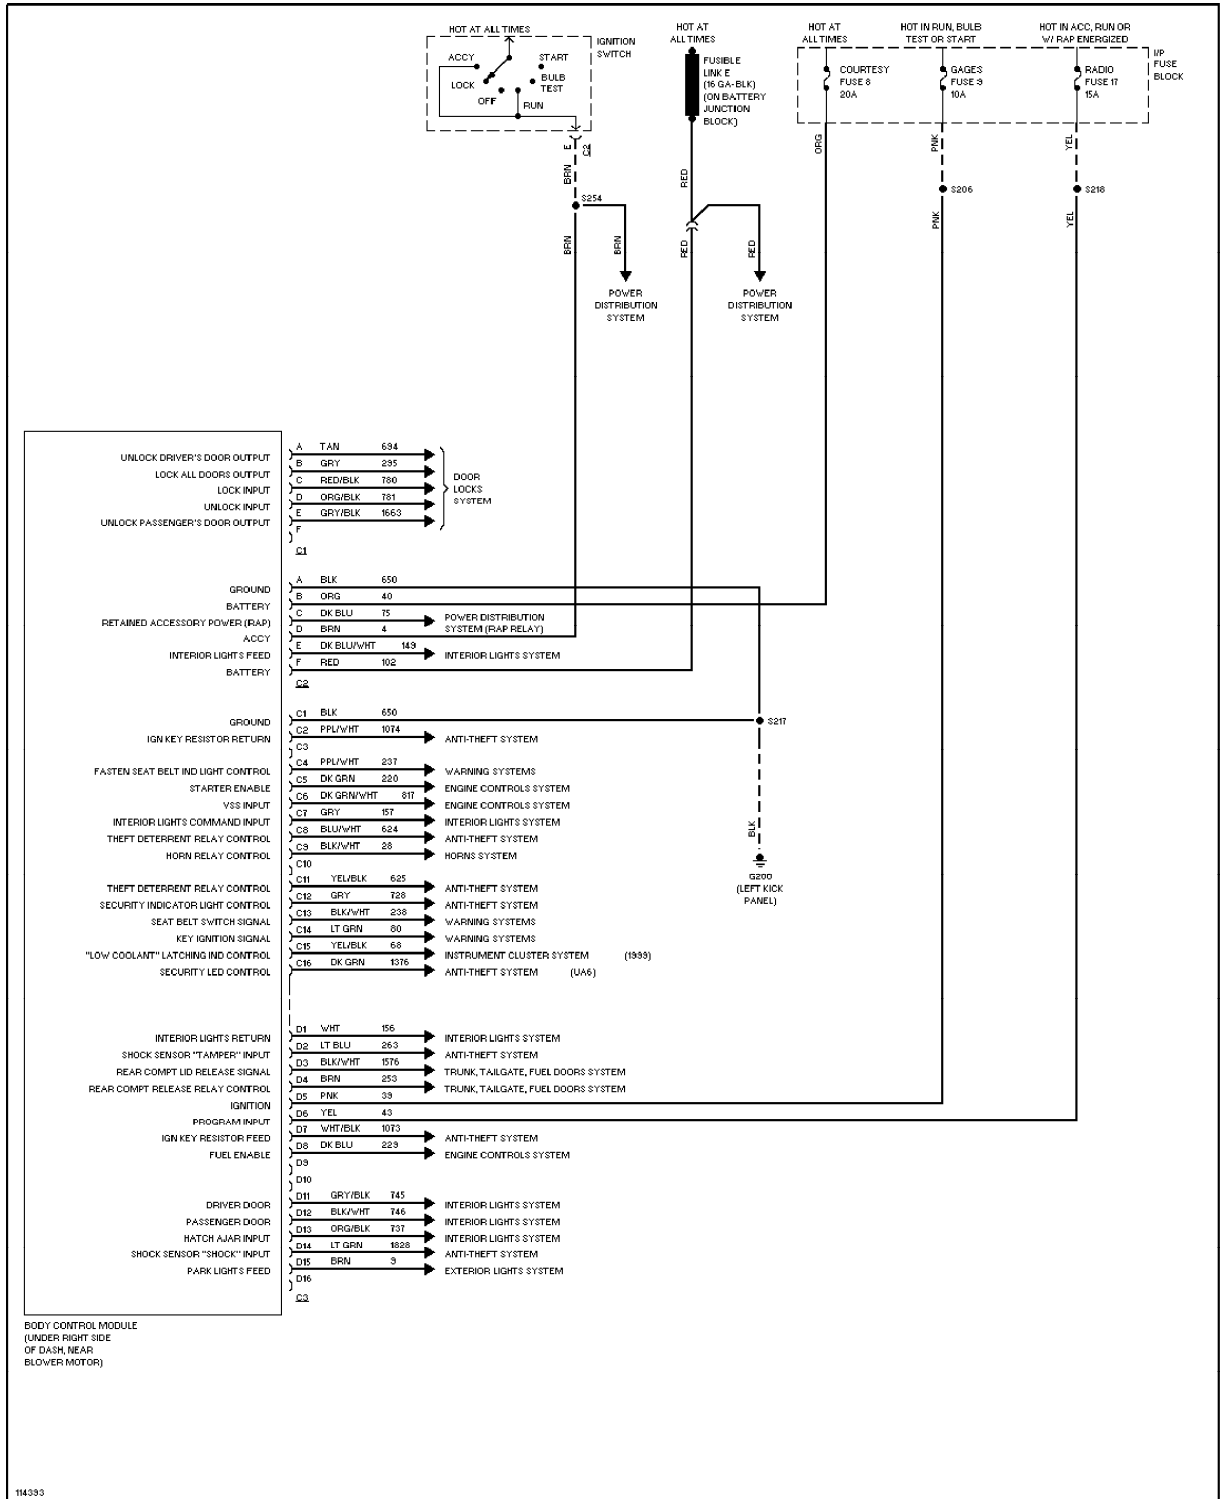

SYSTEM WIRING DIAGRAMS

ABC123

Entire Article
2000 Chevrolet Camaro

BODY COMPUTER

Body Computer Circuits