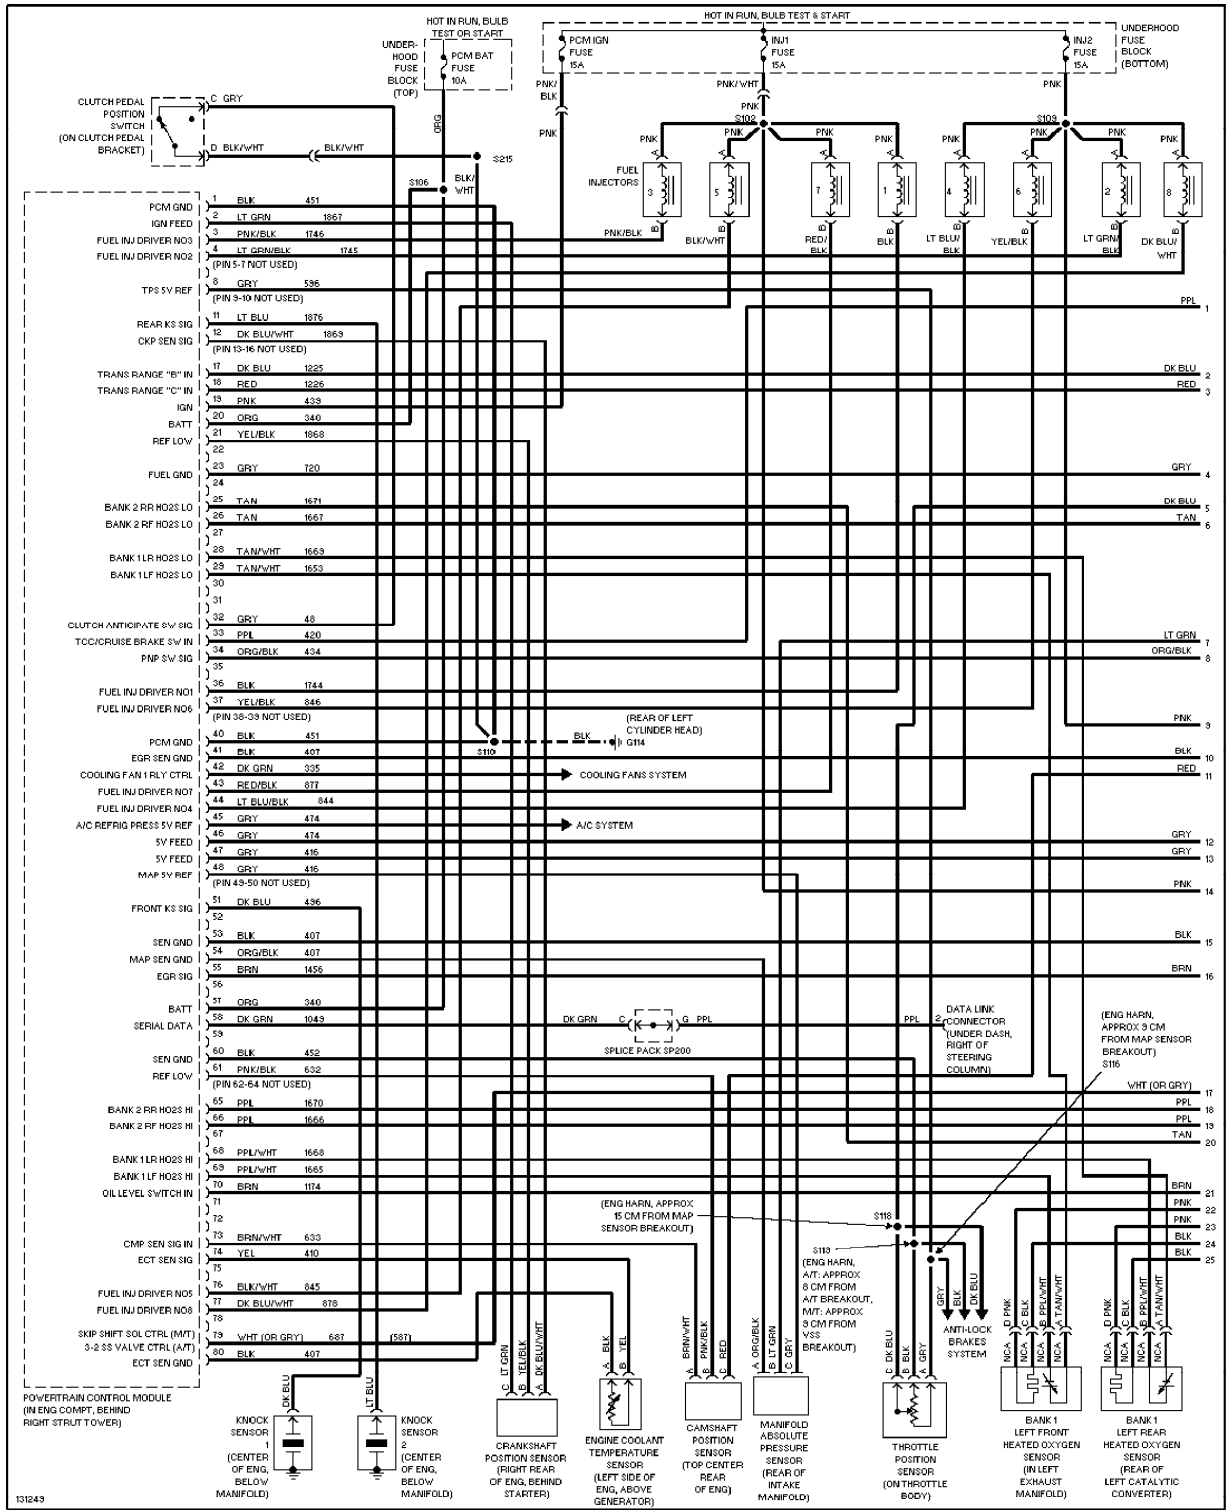

SYSTEM WIRING DIAGRAMS

ABC123

Entire Article
2000 Chevrolet Camaro

5. 7L VIN G, Engine Performance Circuits (1 of 4)