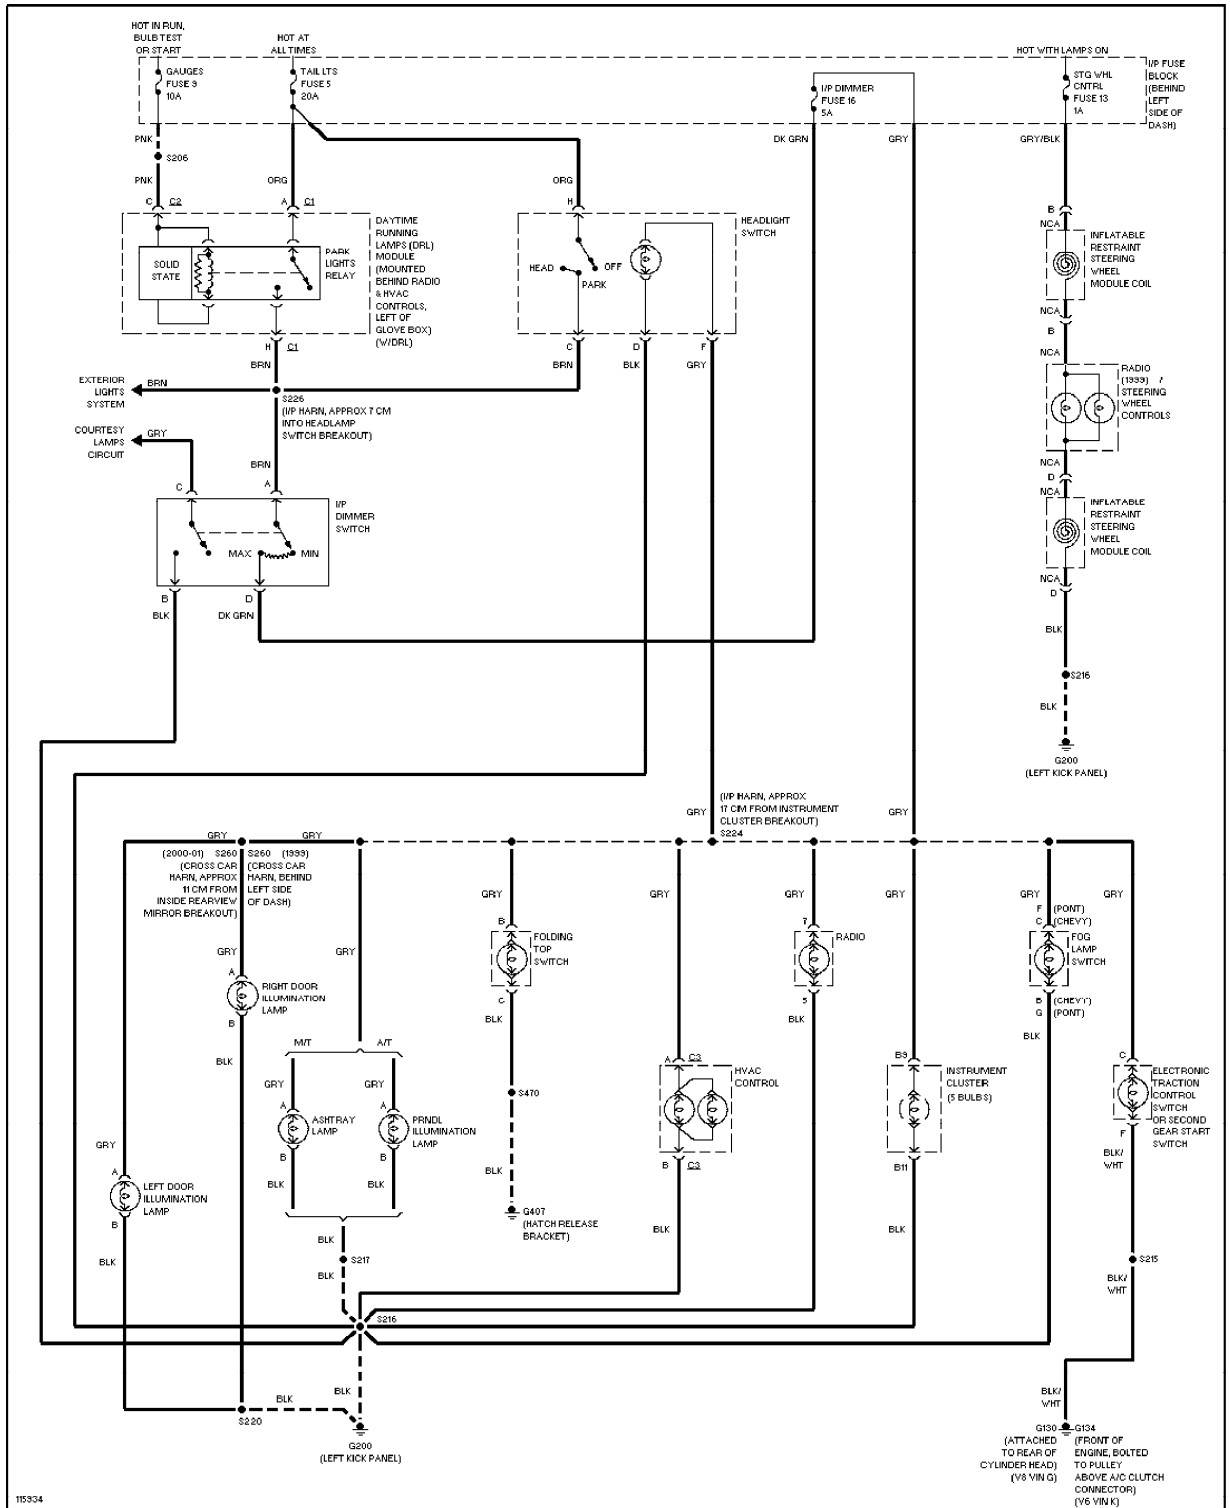

SYSTEM WIRING DIAGRAMS

ABC123

Entire Article
2000 Chevrolet Camaro

Instrument Illumination Circuit

POWER DISTRIBUTION