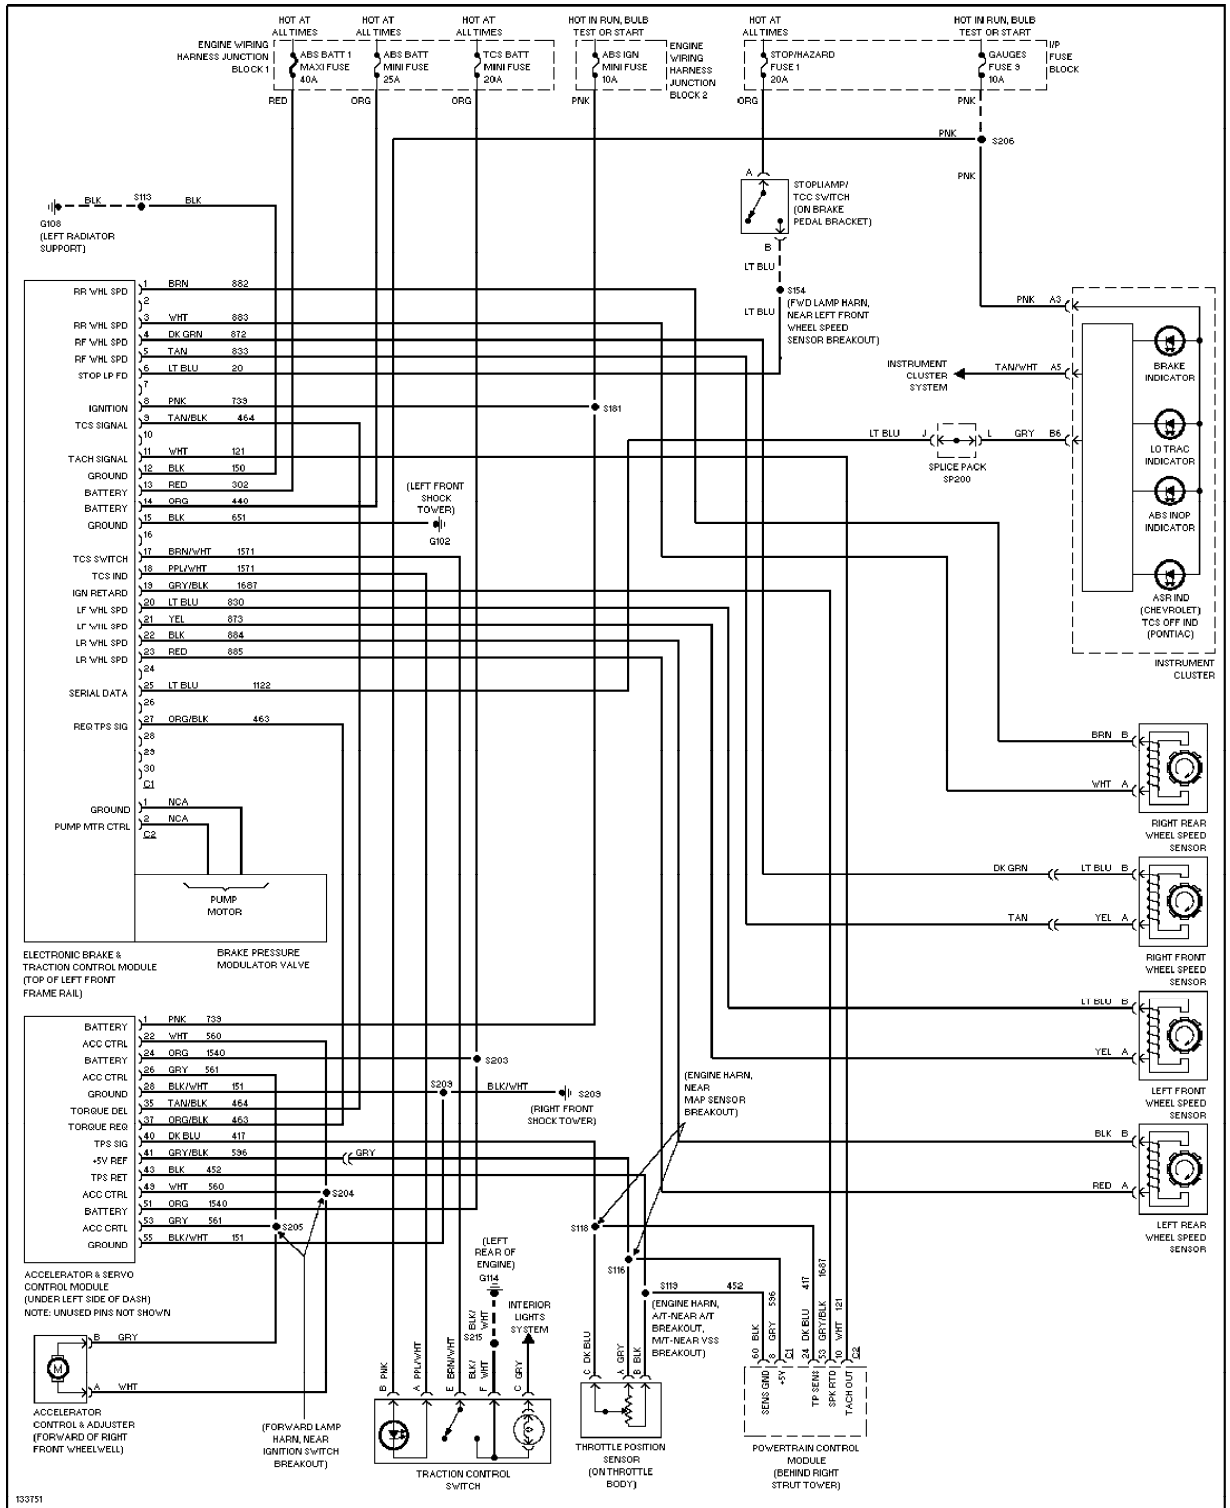

# SYSTEM WIRING DIAGRAMS

ABC123

Entire Article  
2000 Chevrolet Camaro

Anti-lock Brake Circuits, W/O Traction Control

5.7L

# SYSTEM WIRING DIAGRAMS

ABC123

Entire Article  
2000 Chevrolet Camaro

5.7L VIN G, Anti-Lock Brake Circuits, W/ Traction Control