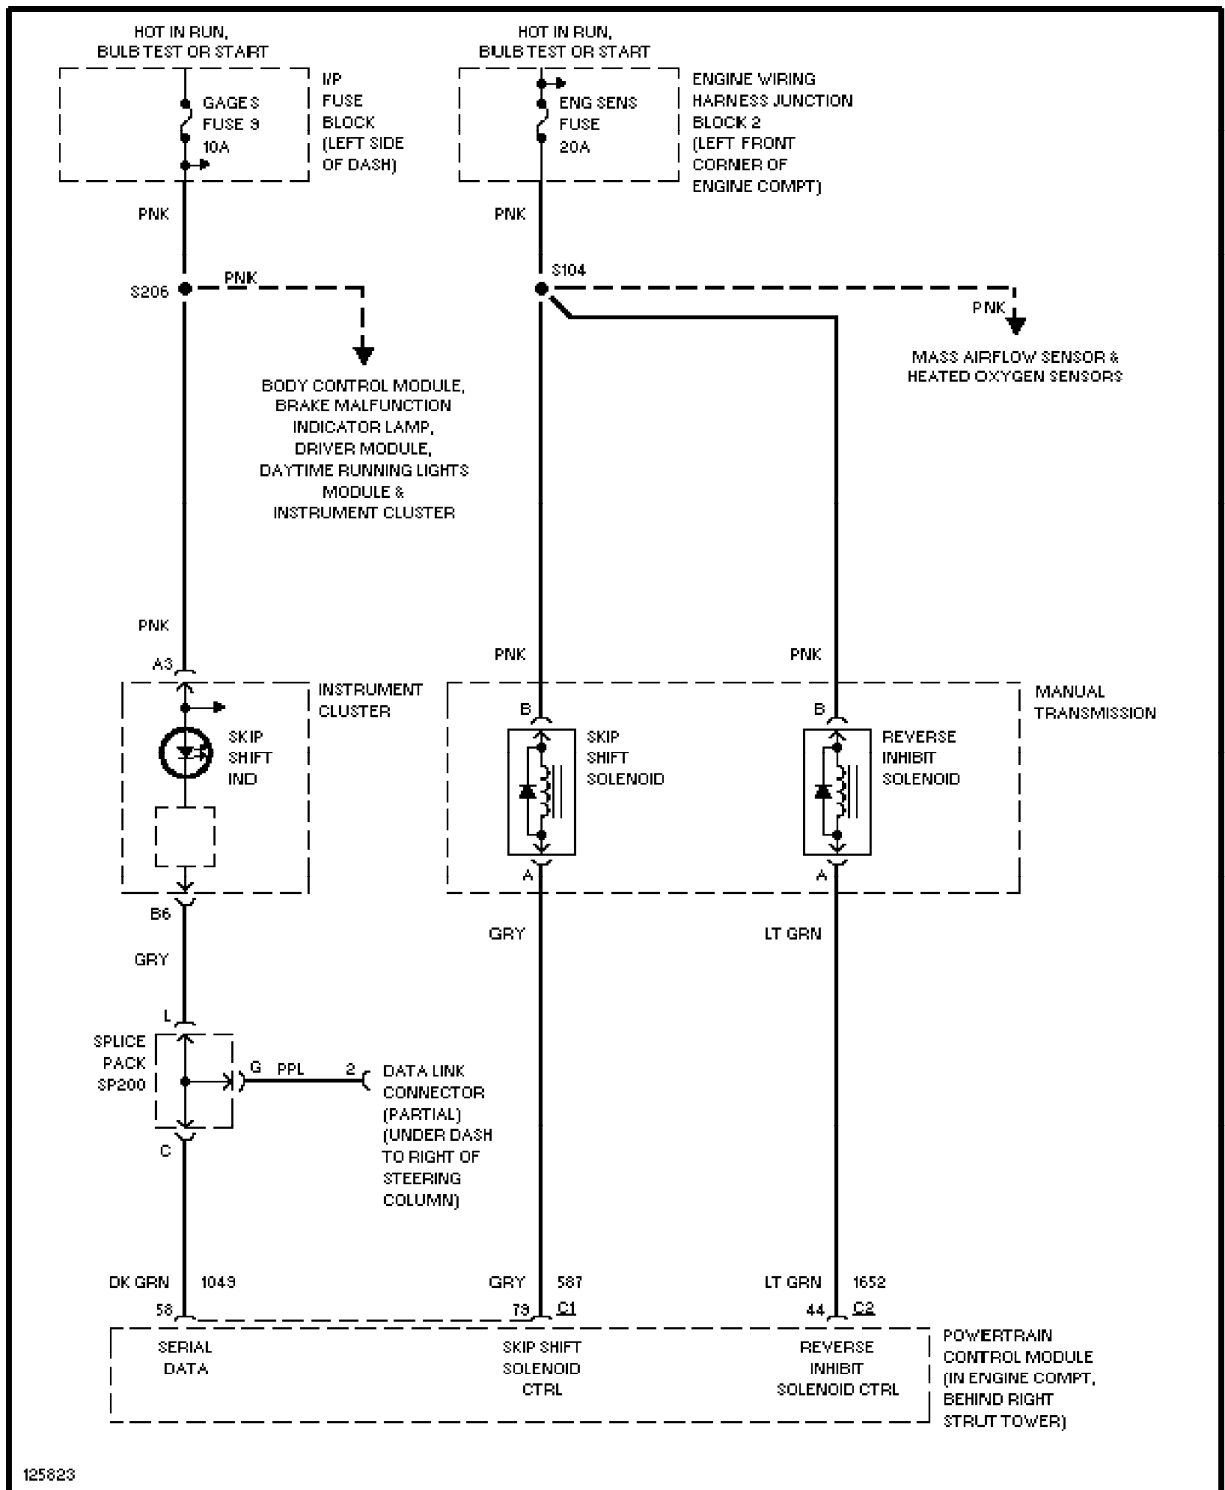

SYSTEM WIRING DIAGRAMS

ABC123

Entire Article
2000 Chevrolet Camaro

5. 7L VIN G, M/T Circuit

TRUNK, TAILGATE, FUEL DOOR