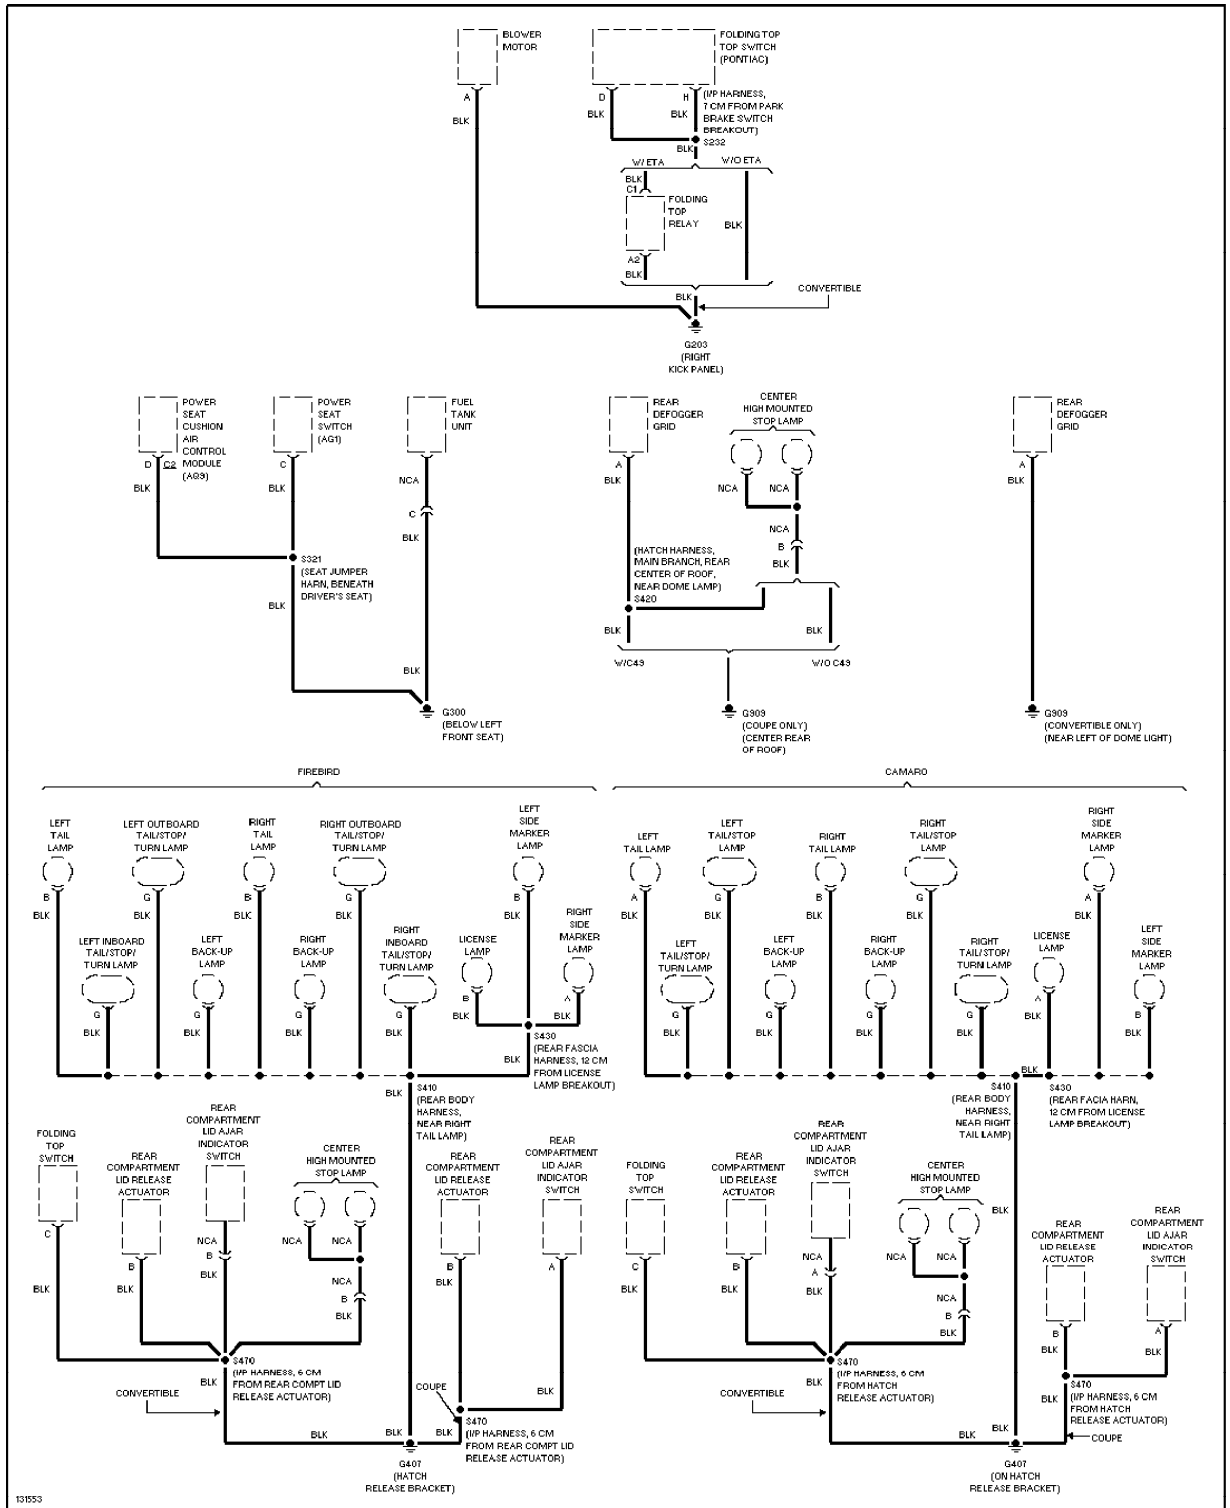

SYSTEM WIRING DIAGRAMS

ABC123

Entire Article
2000 Chevrolet Camaro

Ground Di stri buti on Ci rcui t (3 of 3)

HEADLIGHTS