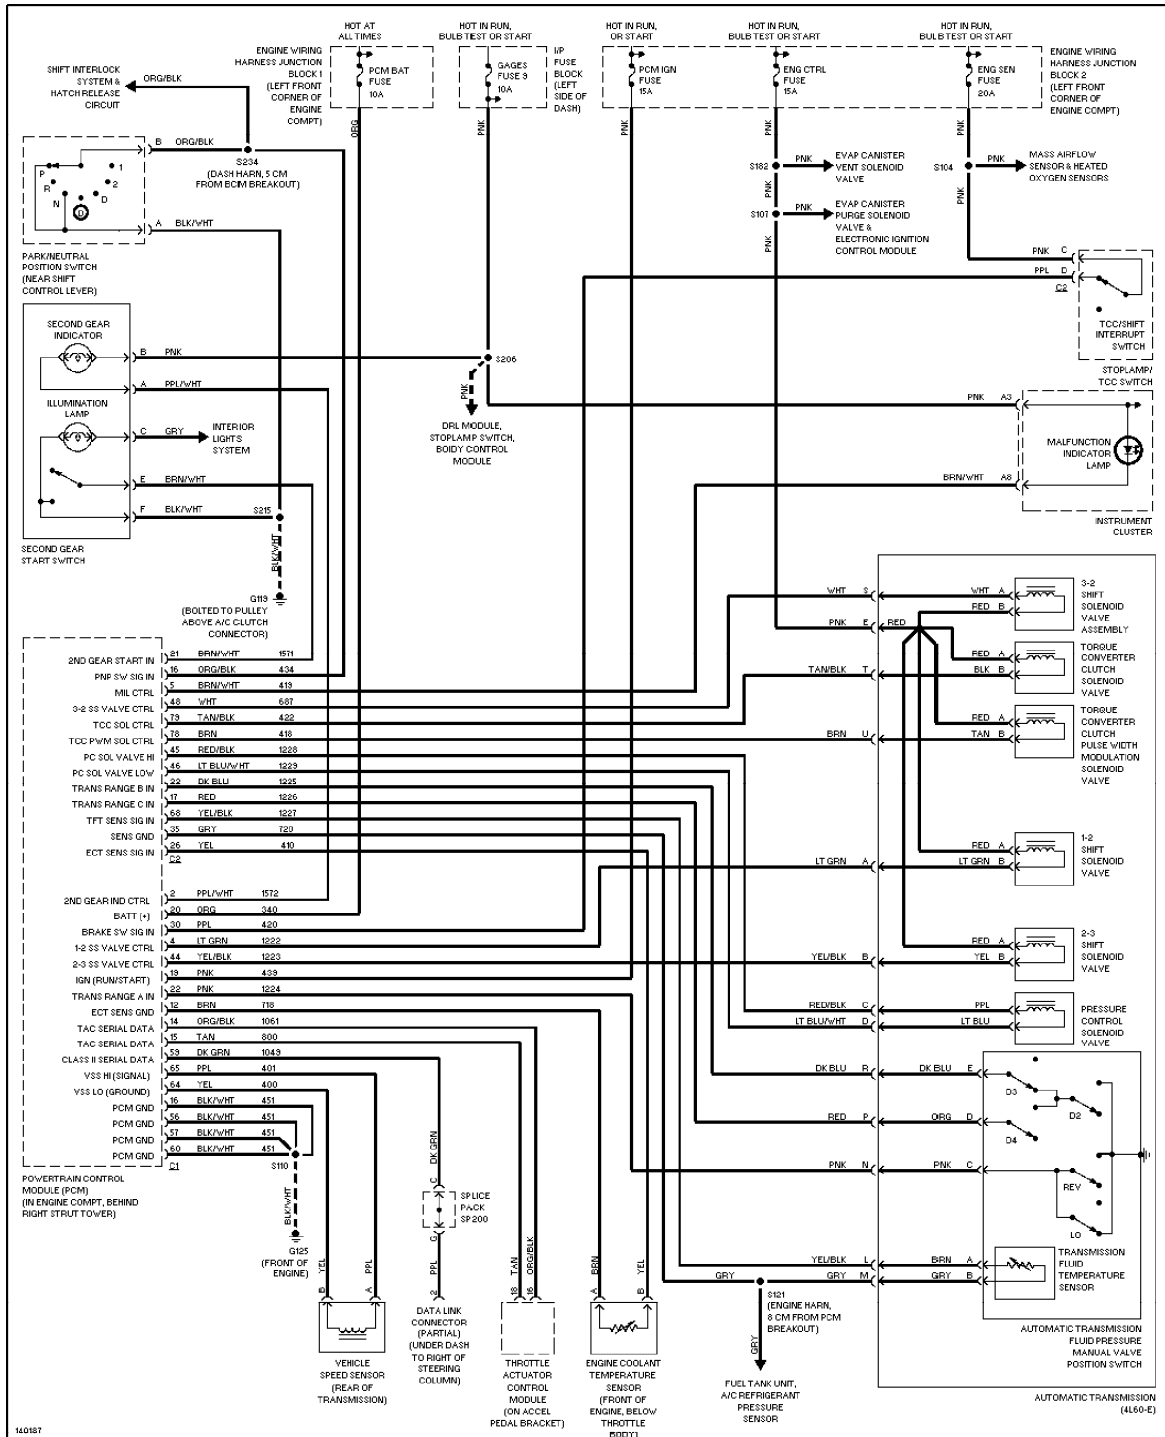

SYSTEM WIRING DIAGRAMS

ABC123

Entire Article
2000 Chevrolet Camaro

TRANSMISSION

3.8L

3.8L VIN K, A/T Circuit