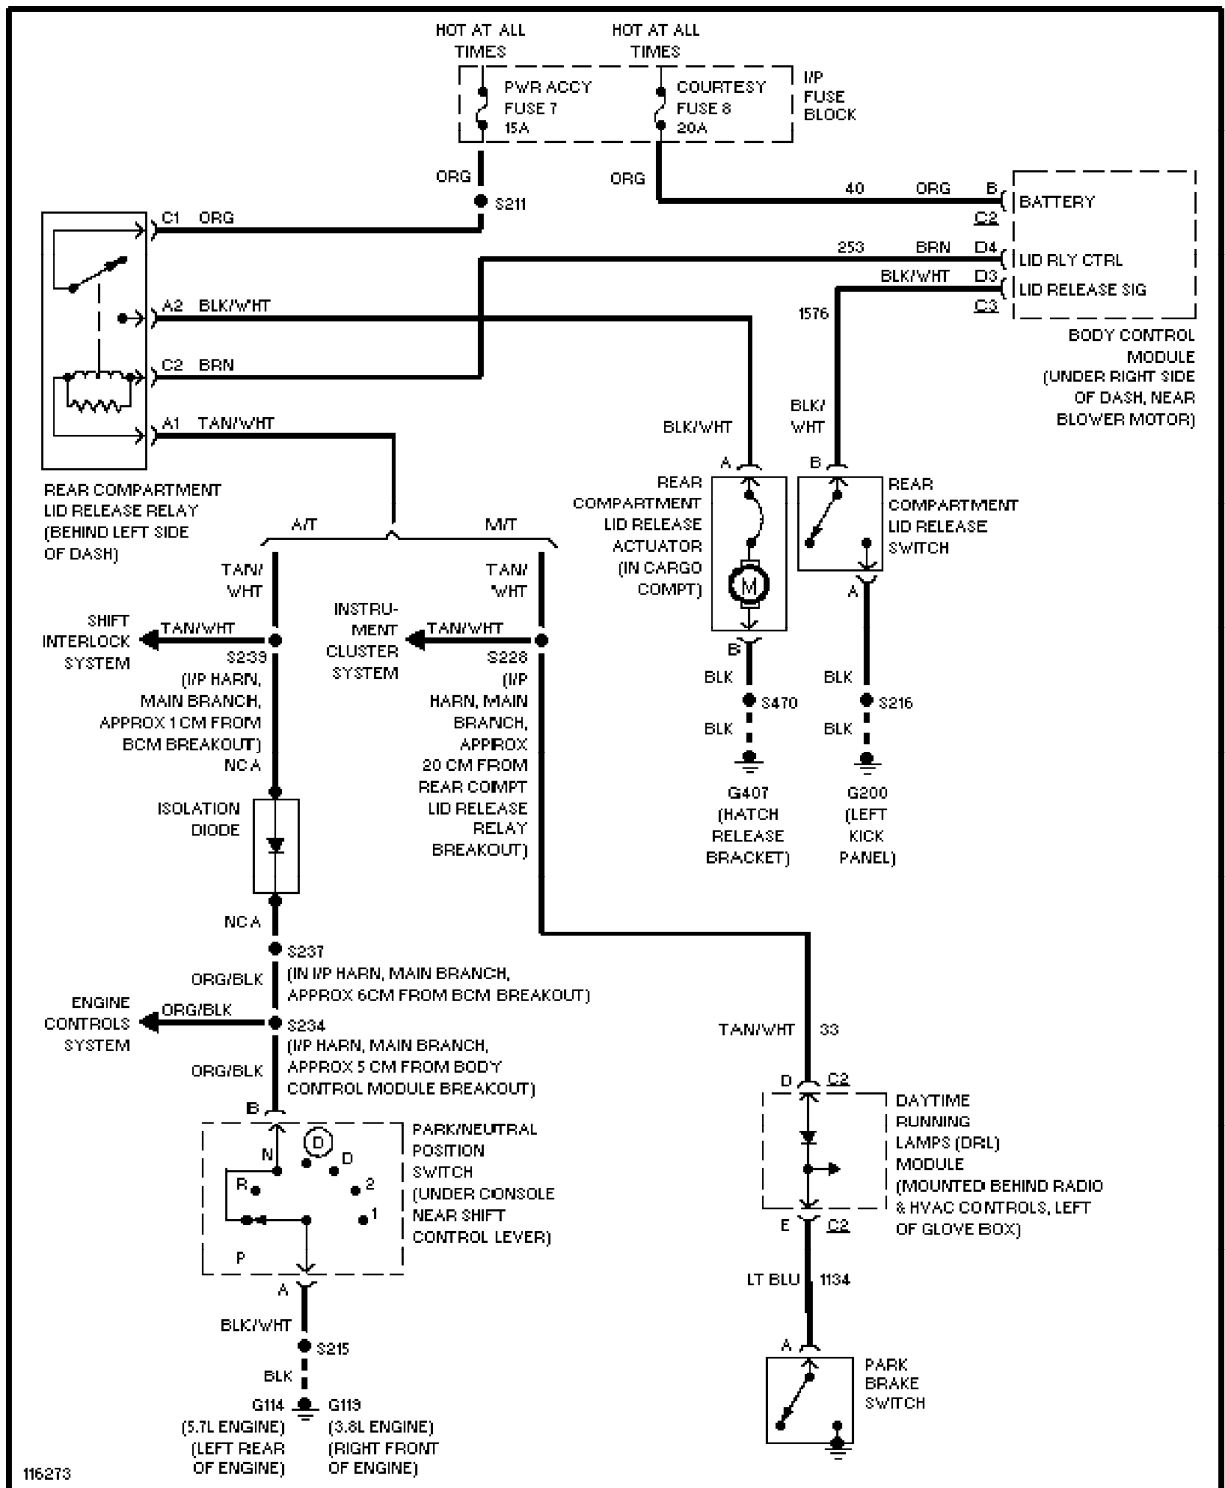

SYSTEM WIRING DIAGRAMS

ABC123

Entire Article
2000 Chevrolet Camaro

Trunk, Tailgate, Fuel Door Circuits