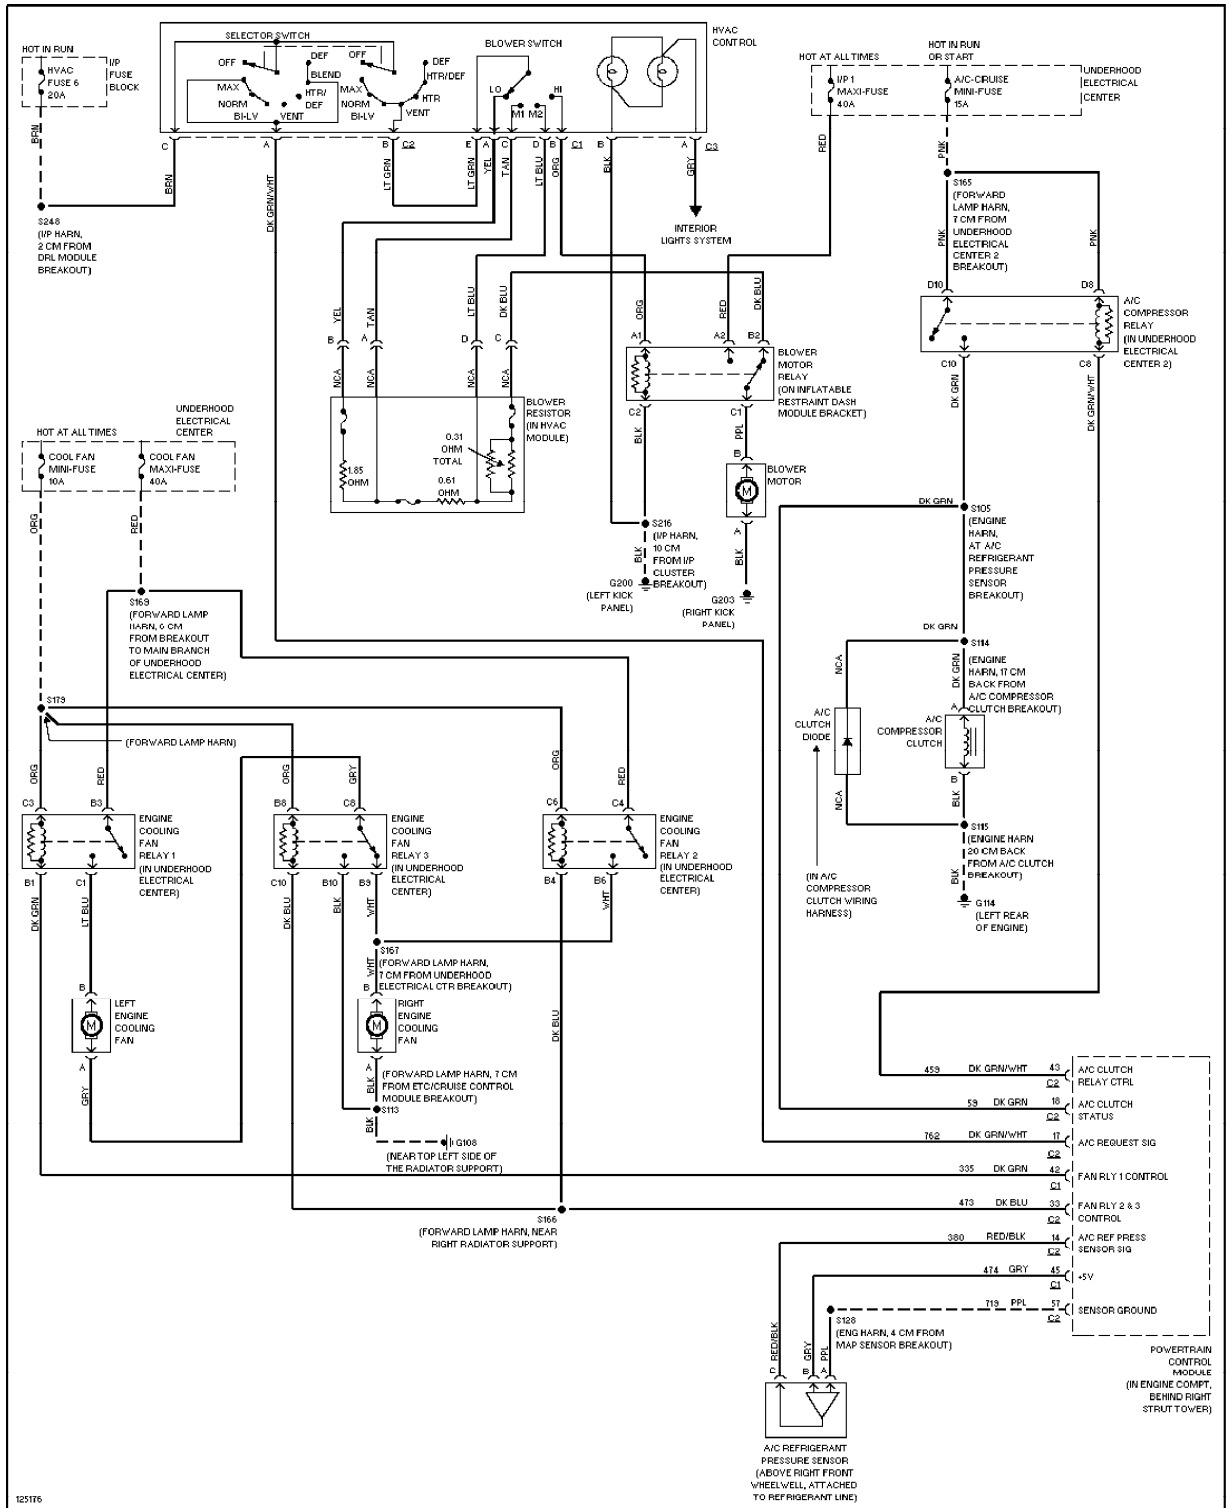

SYSTEM WIRING DIAGRAMS

ABC123

Entire Article
2000 Chevrolet Camaro

5. 7L VIN G, Manual A/C Circuit

ANTI-LOCK BRAKES