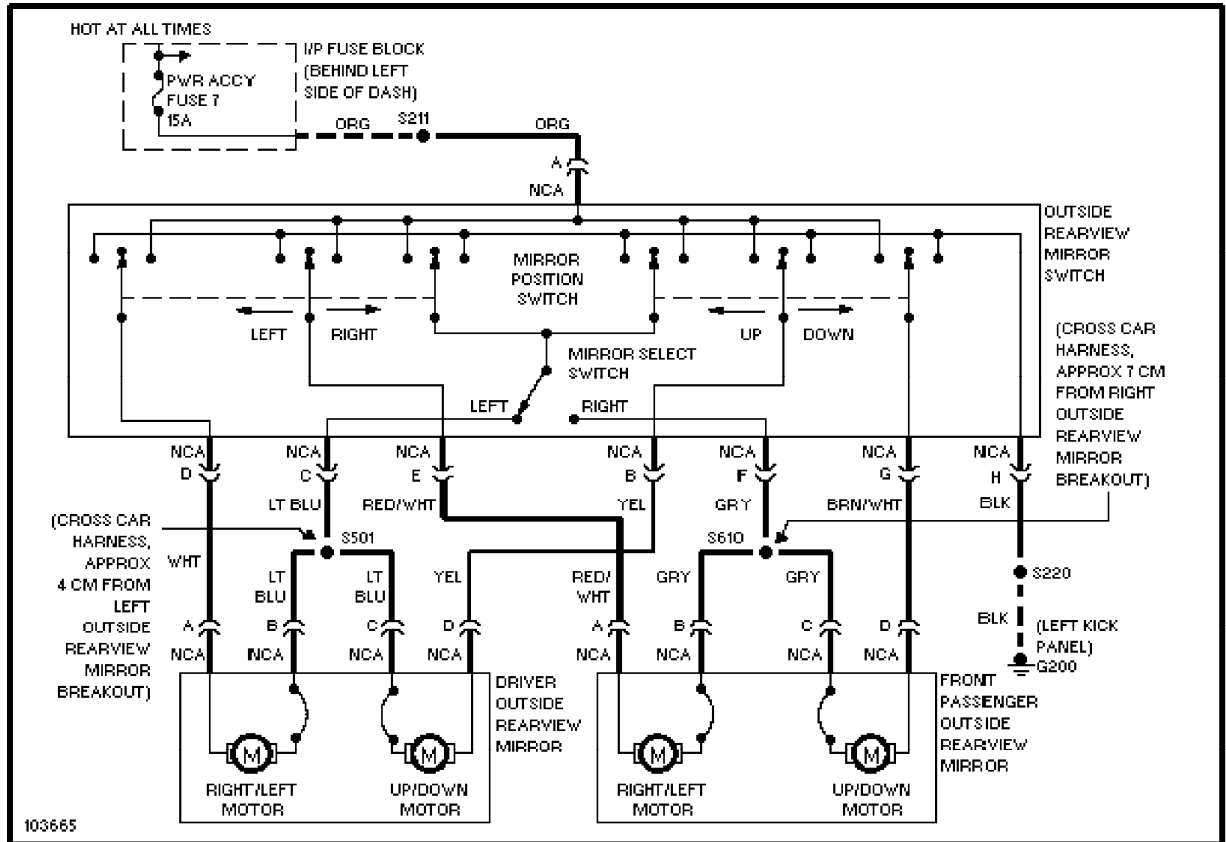

SYSTEM WIRING DIAGRAMS

ABC123

Entire Article
2000 Chevrolet Camaro

POWER MIRRORS

Power Mirror Circuit

POWER SEATS