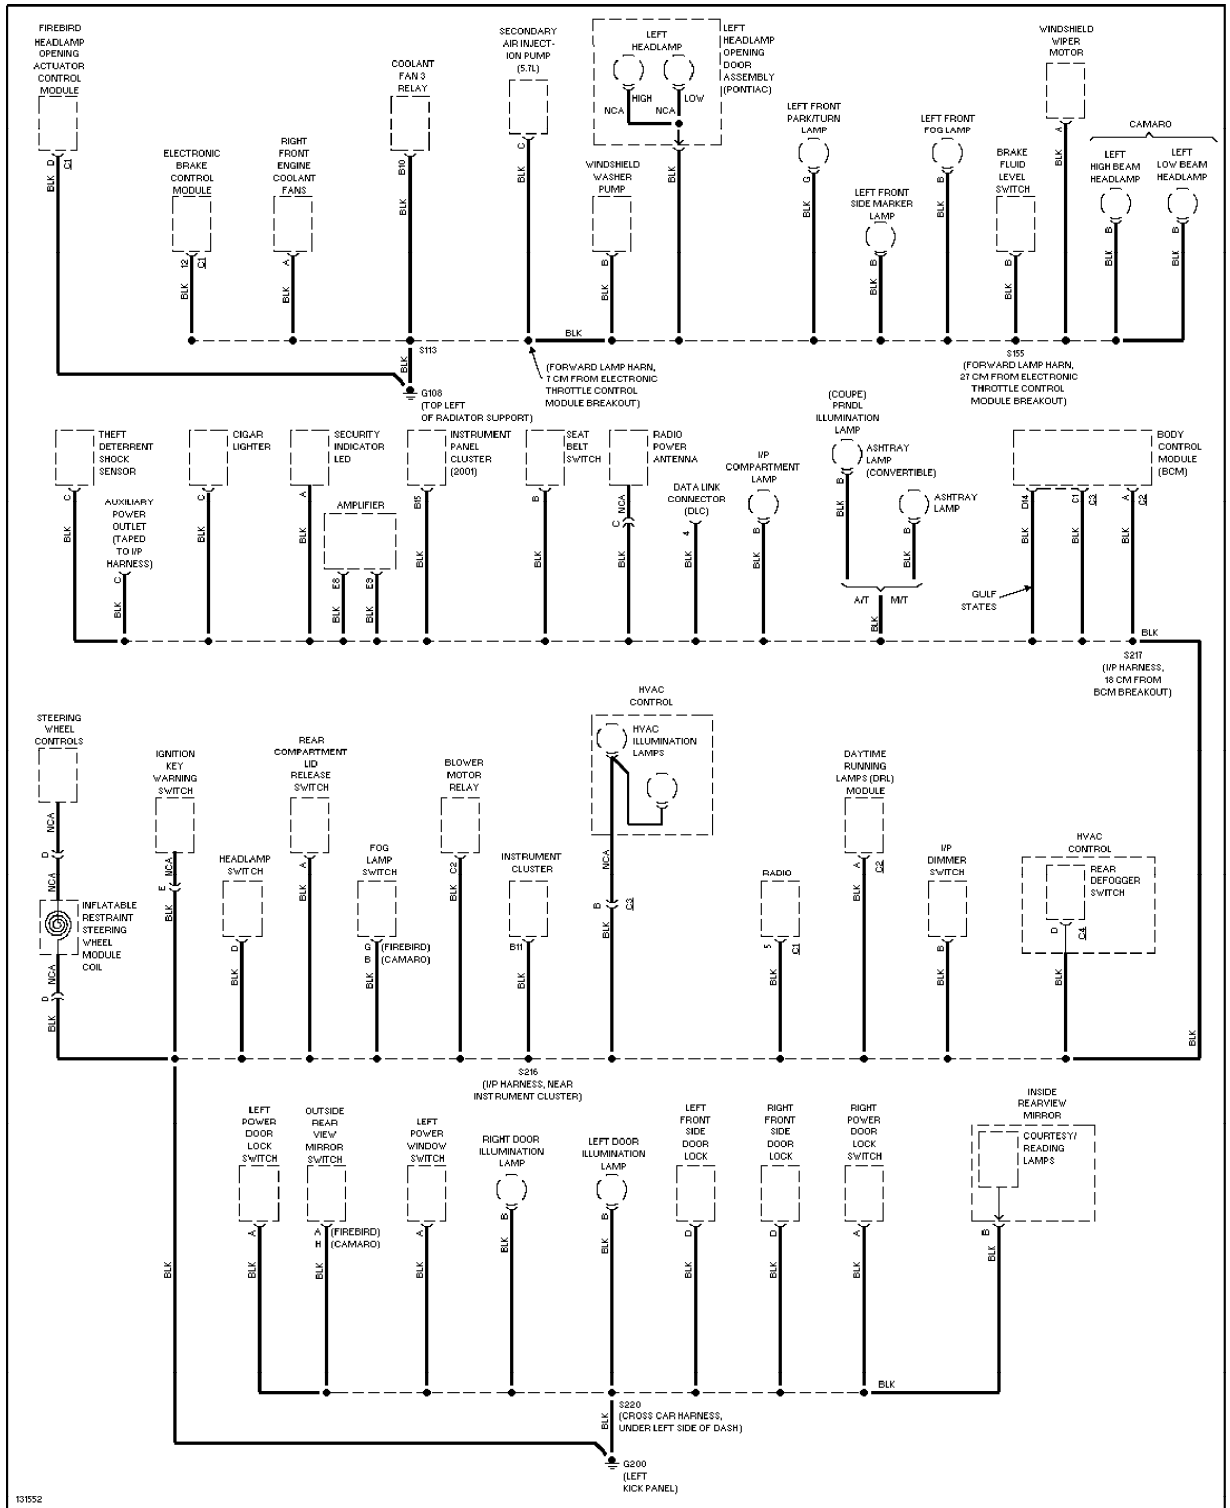

SYSTEM WIRING DIAGRAMS

ABC123

Entire Article
2000 Chevrolet Camaro

Ground Distribution Circuit (2 of 3)