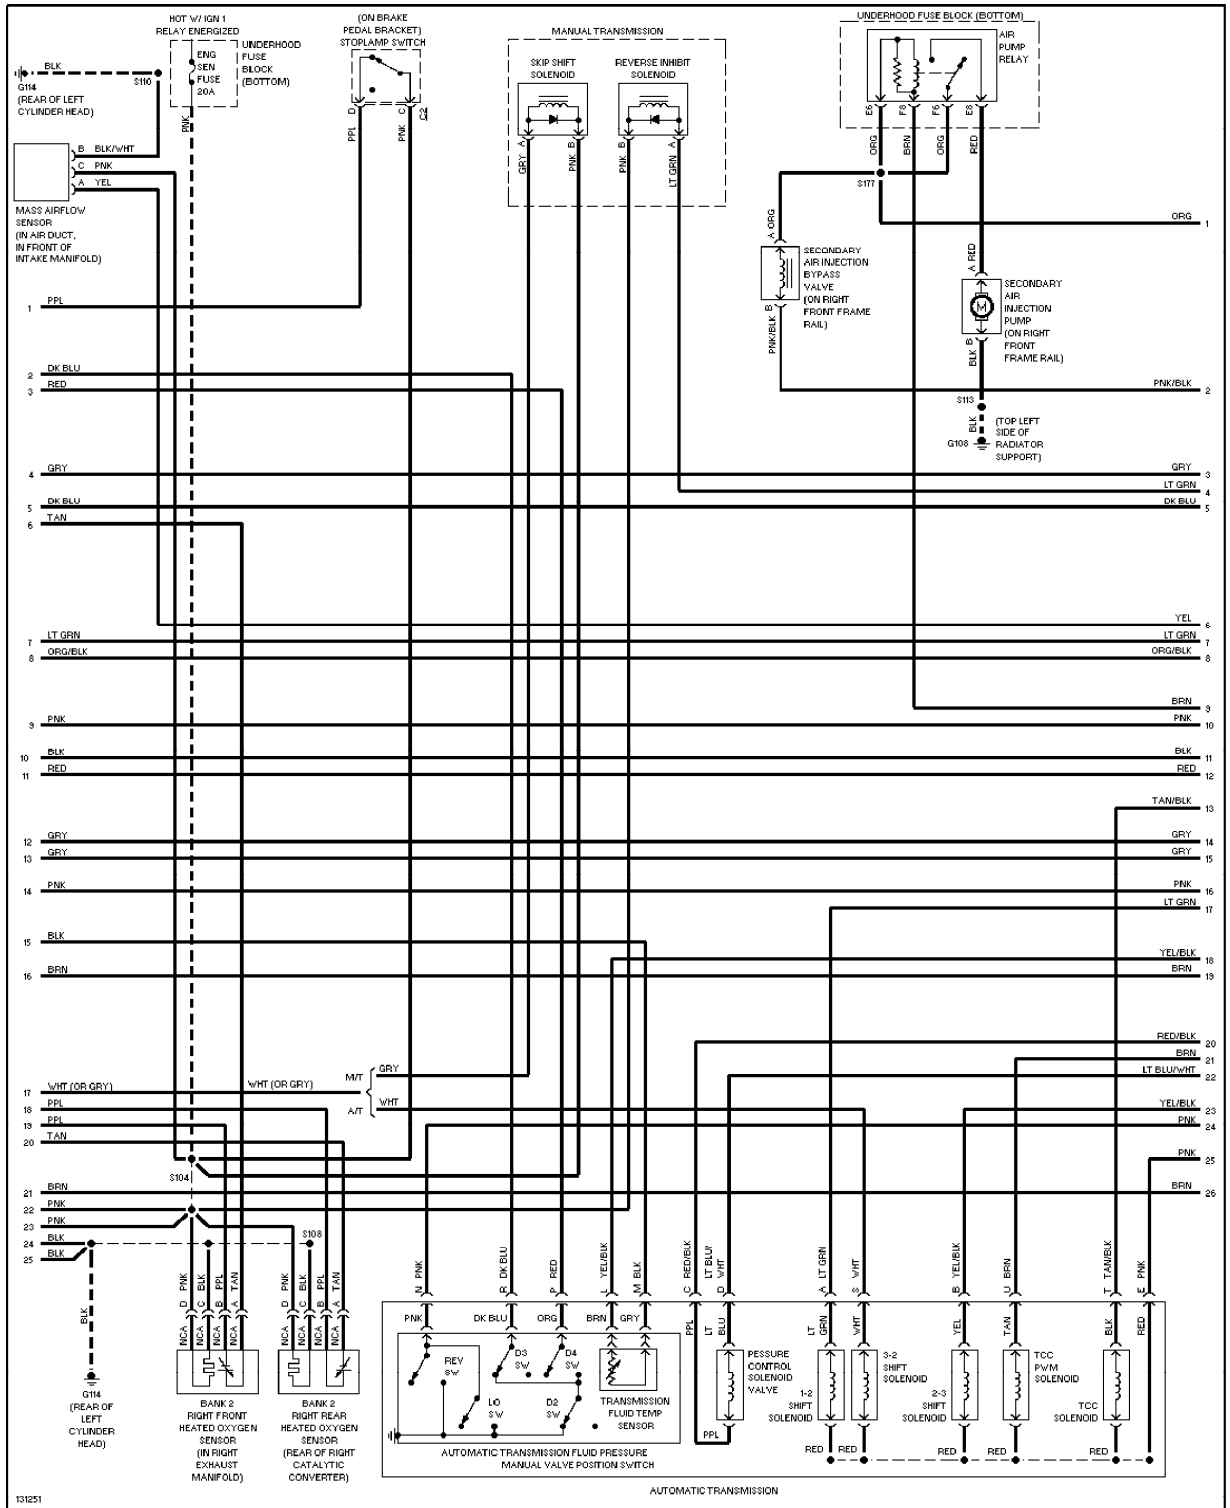

SYSTEM WIRING DIAGRAMS

ABC123

Entire Article
2000 Chevrolet Camaro

5. 7L VIN G, Engine Performance Circuits (2 of 4)