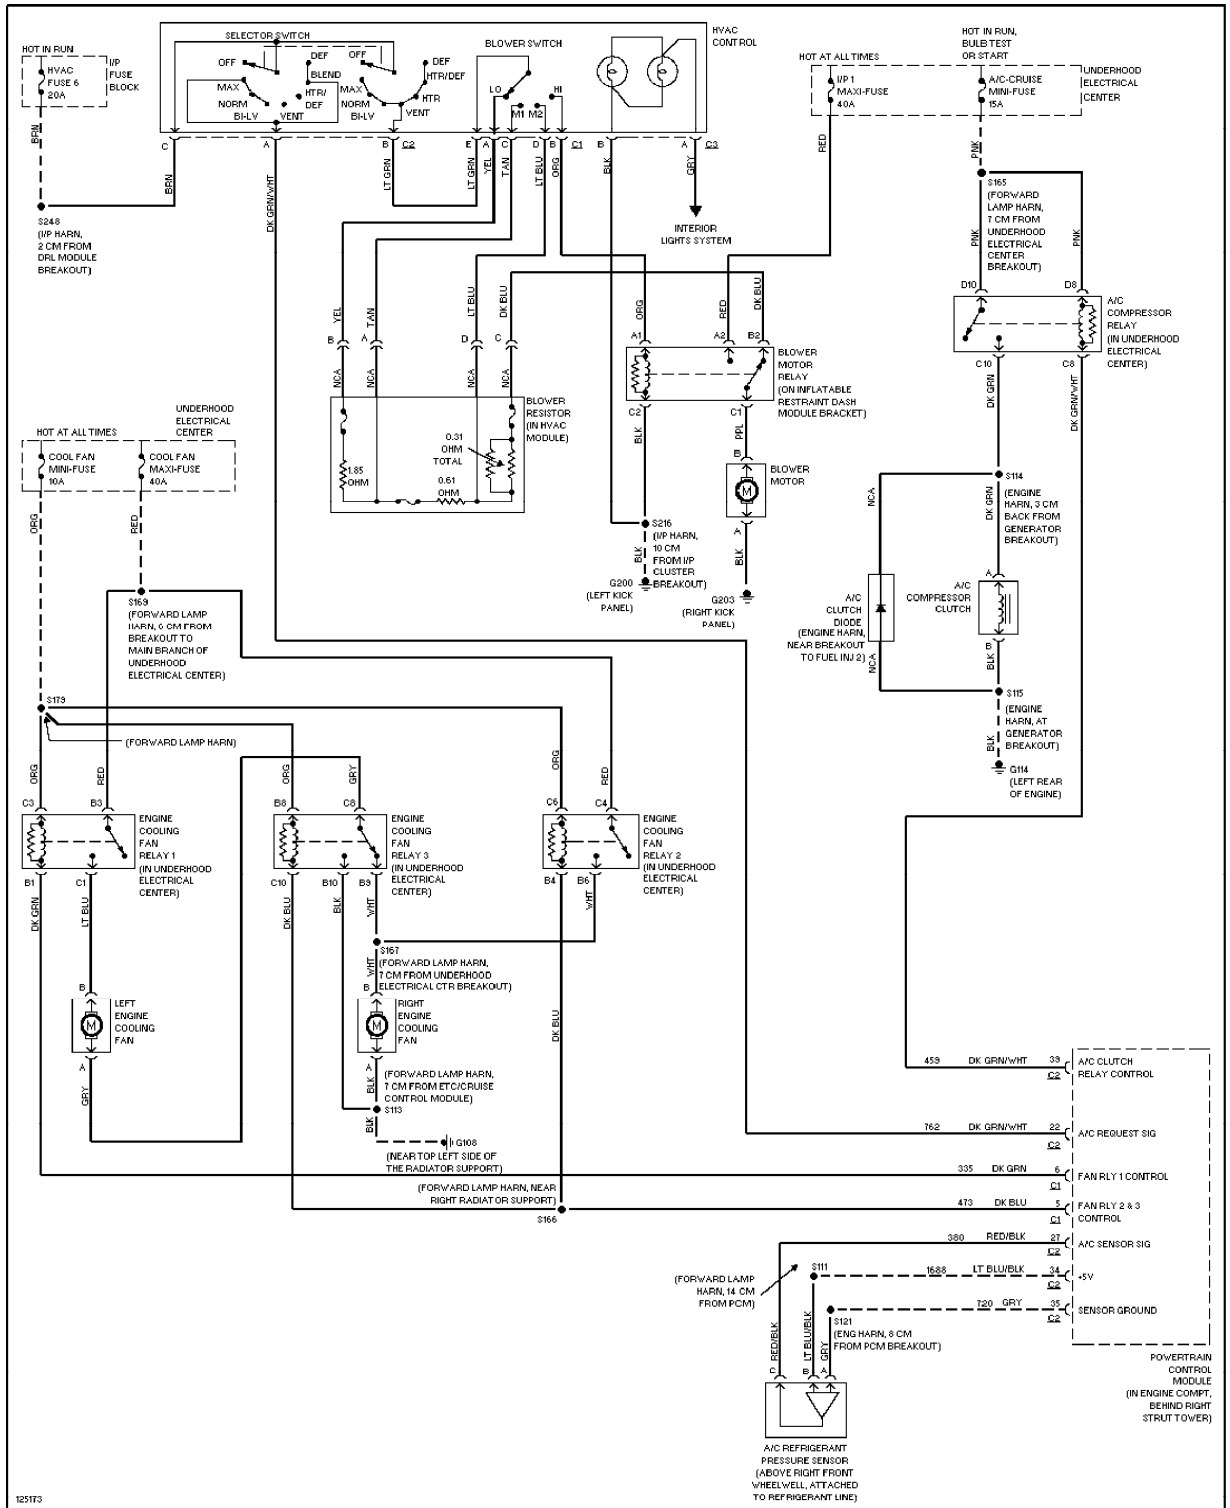

# SYSTEM WIRING DIAGRAMS

ABC123

Entire Article  
2000 Chevrolet Camaro

3.8L VIN K, Manual A/C Circuit

5.7L