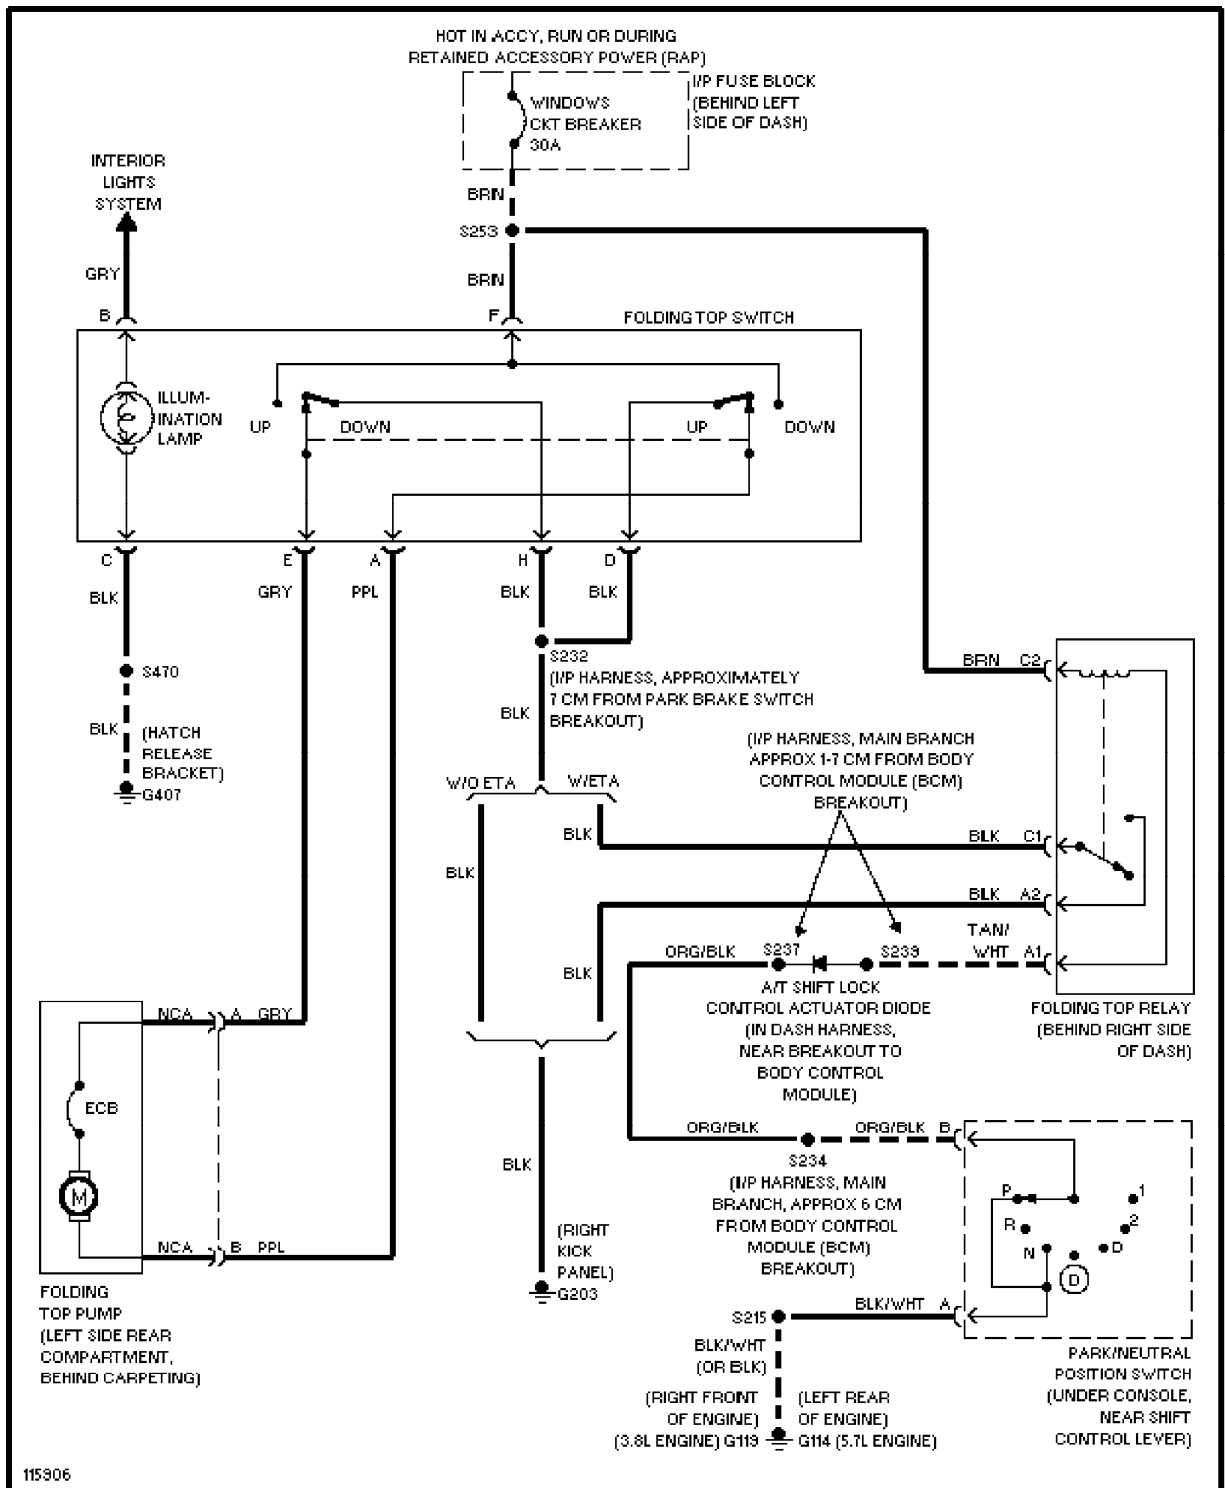

SYSTEM WIRING DIAGRAMS

ABC123

Entire Article
2000 Chevrolet Camaro

Power Top/Sunroof Circuits

POWER WINDOWS