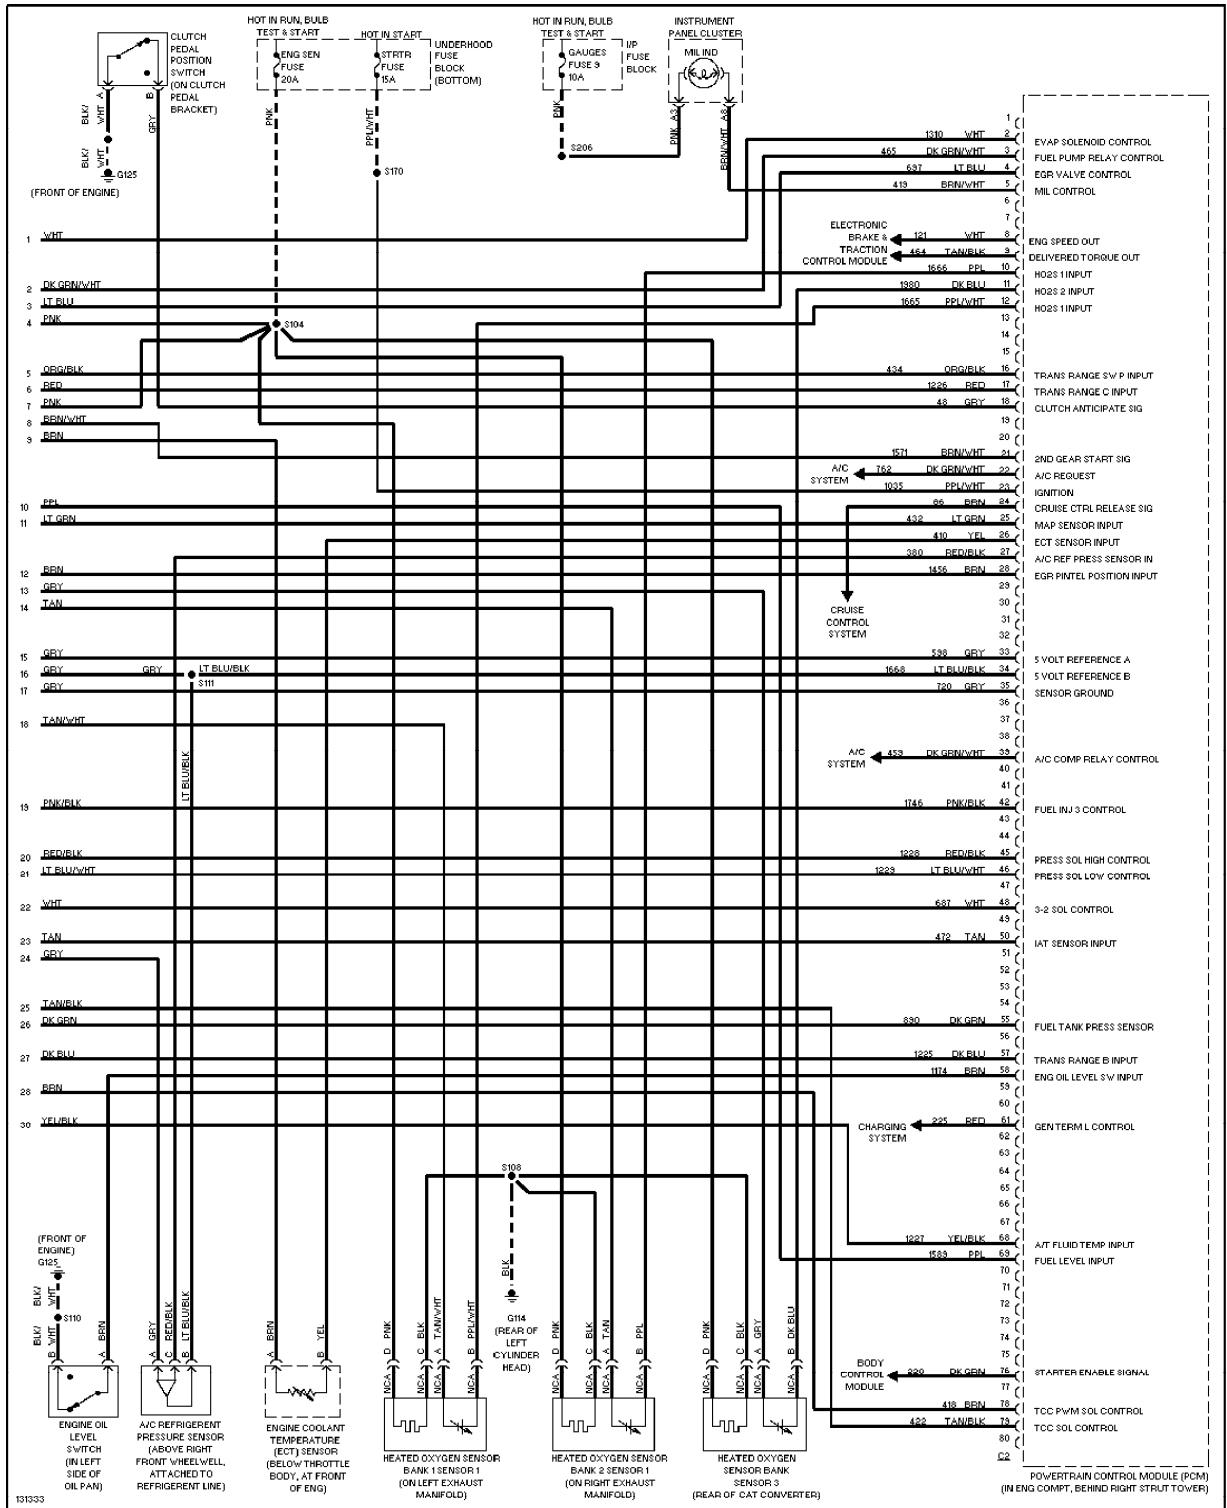

SYSTEM WIRING DIAGRAMS

ABC123

Entire Article
2000 Chevrolet Camaro

3.8L VIN K, Engine Performance Circuits (4 of 4)

5.7L