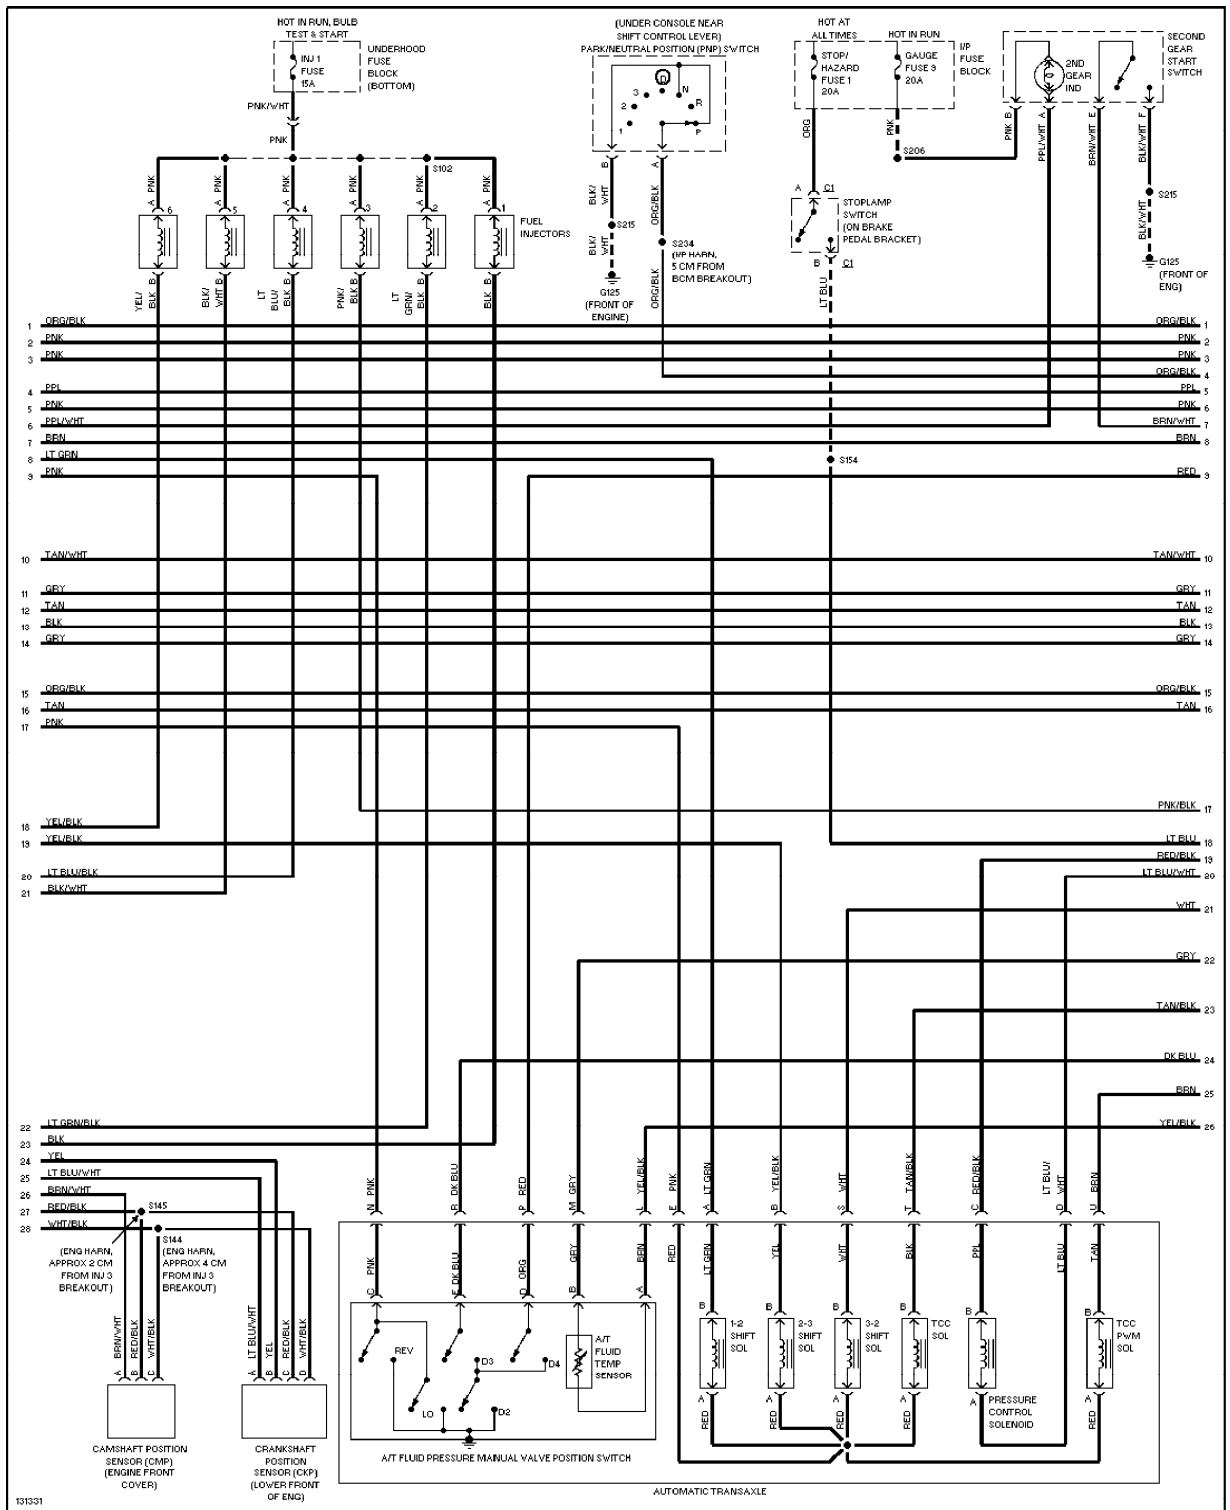

SYSTEM WIRING DIAGRAMS

ABC123

Entire Article
2000 Chevrolet Camaro

3. 8L VIN K, Engine Performance Circuits (2 of 4)