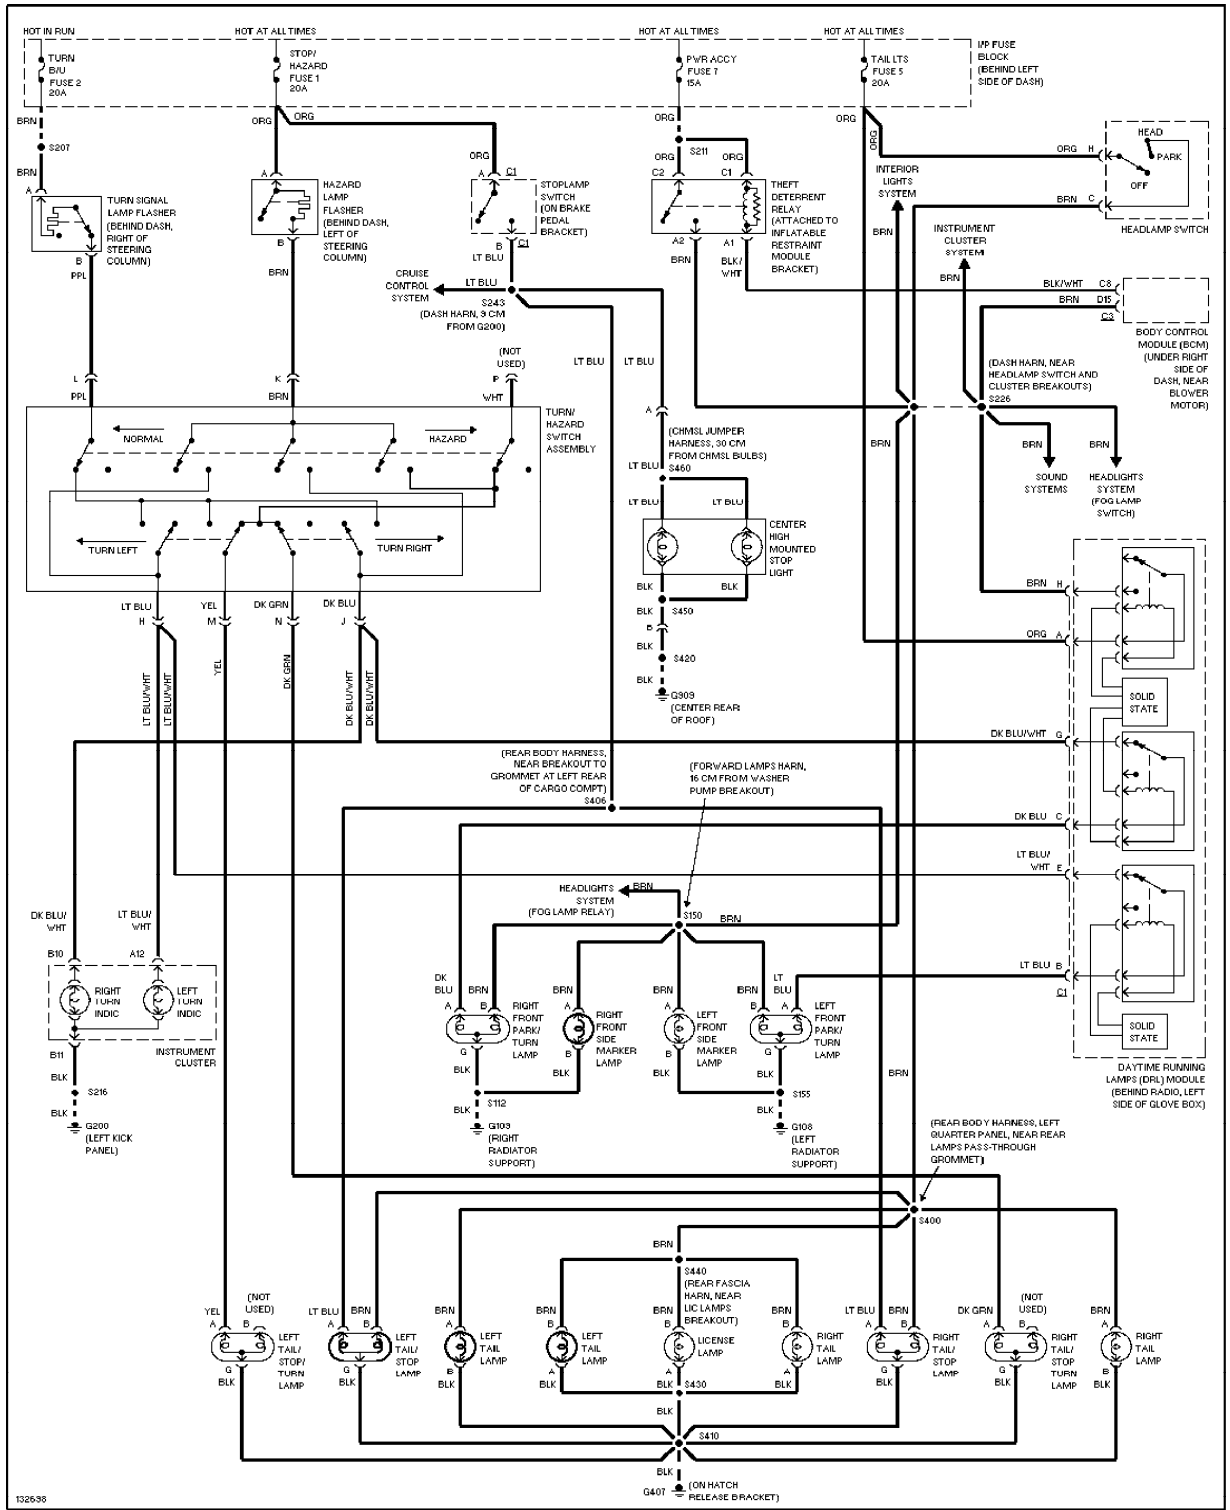

SYSTEM WIRING DIAGRAMS

ABC123

Entire Article
2000 Chevrolet Camaro

Exterior Lamps Circuit

GROUND DISTRIBUTION