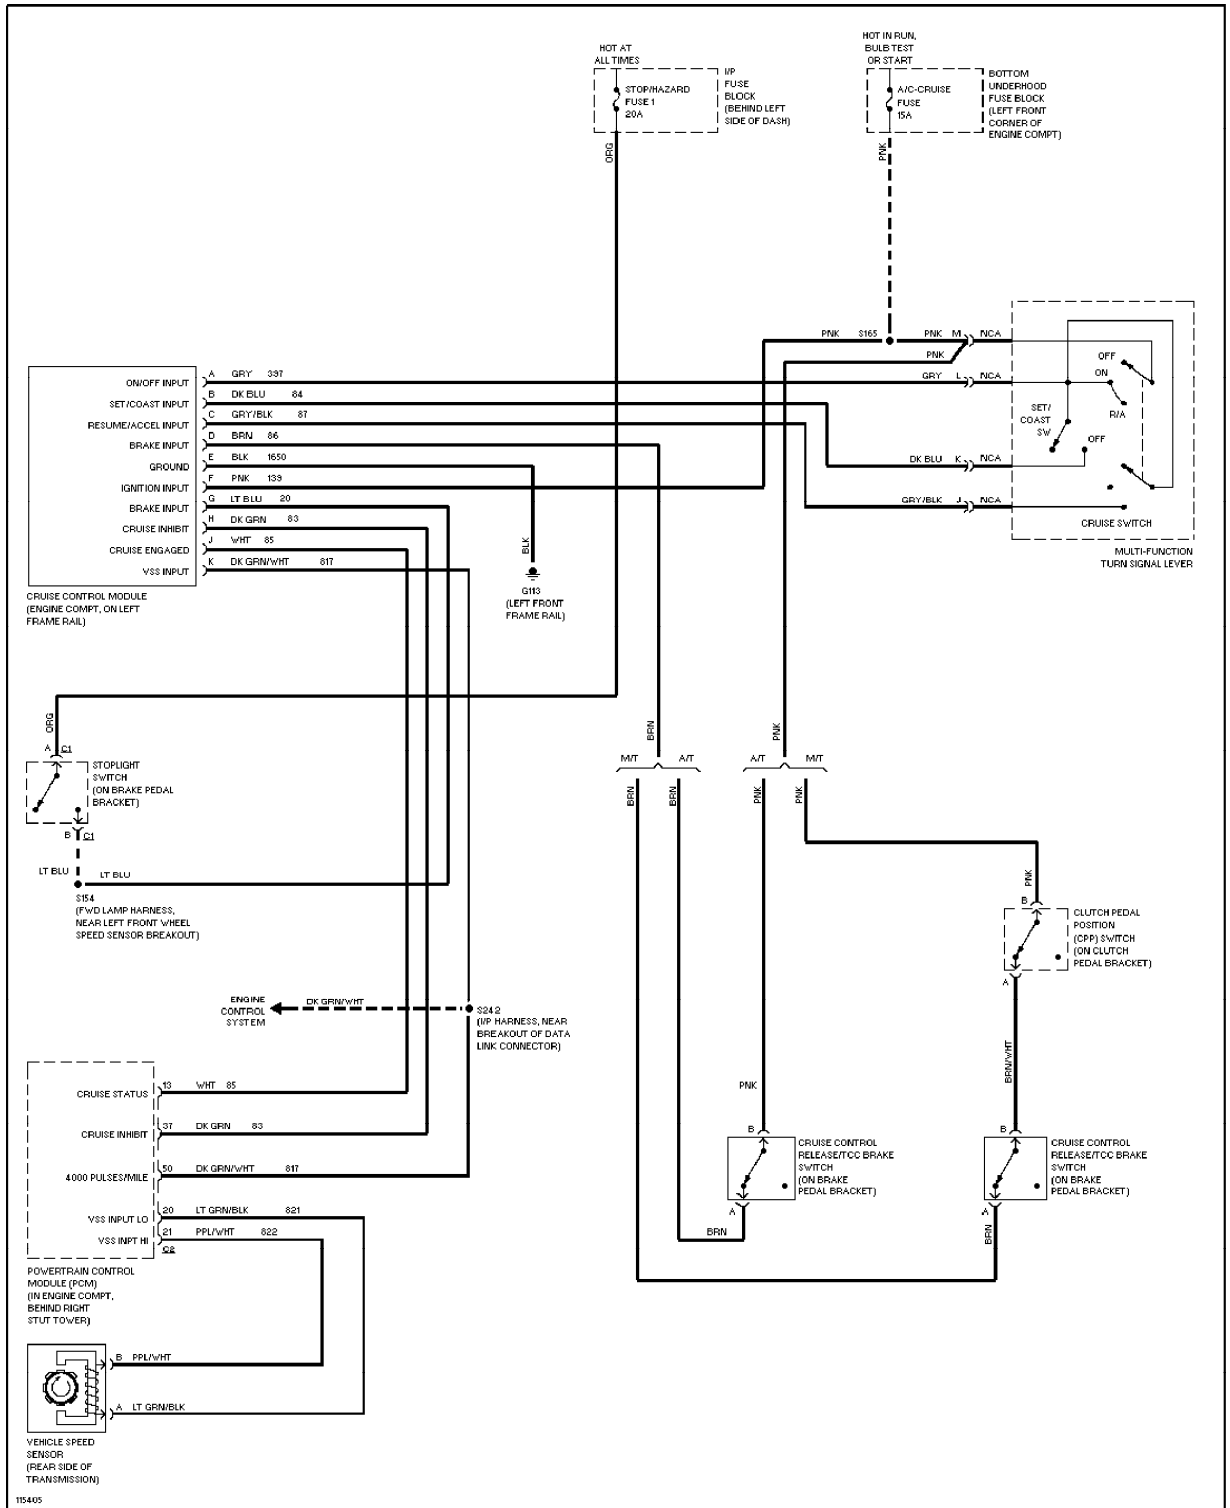

# SYSTEM WIRING DIAGRAMS

ABC123

Entire Article  
2000 Chevrolet Camaro

5.7L

5.7L VIN G, Cruise Control Circuit