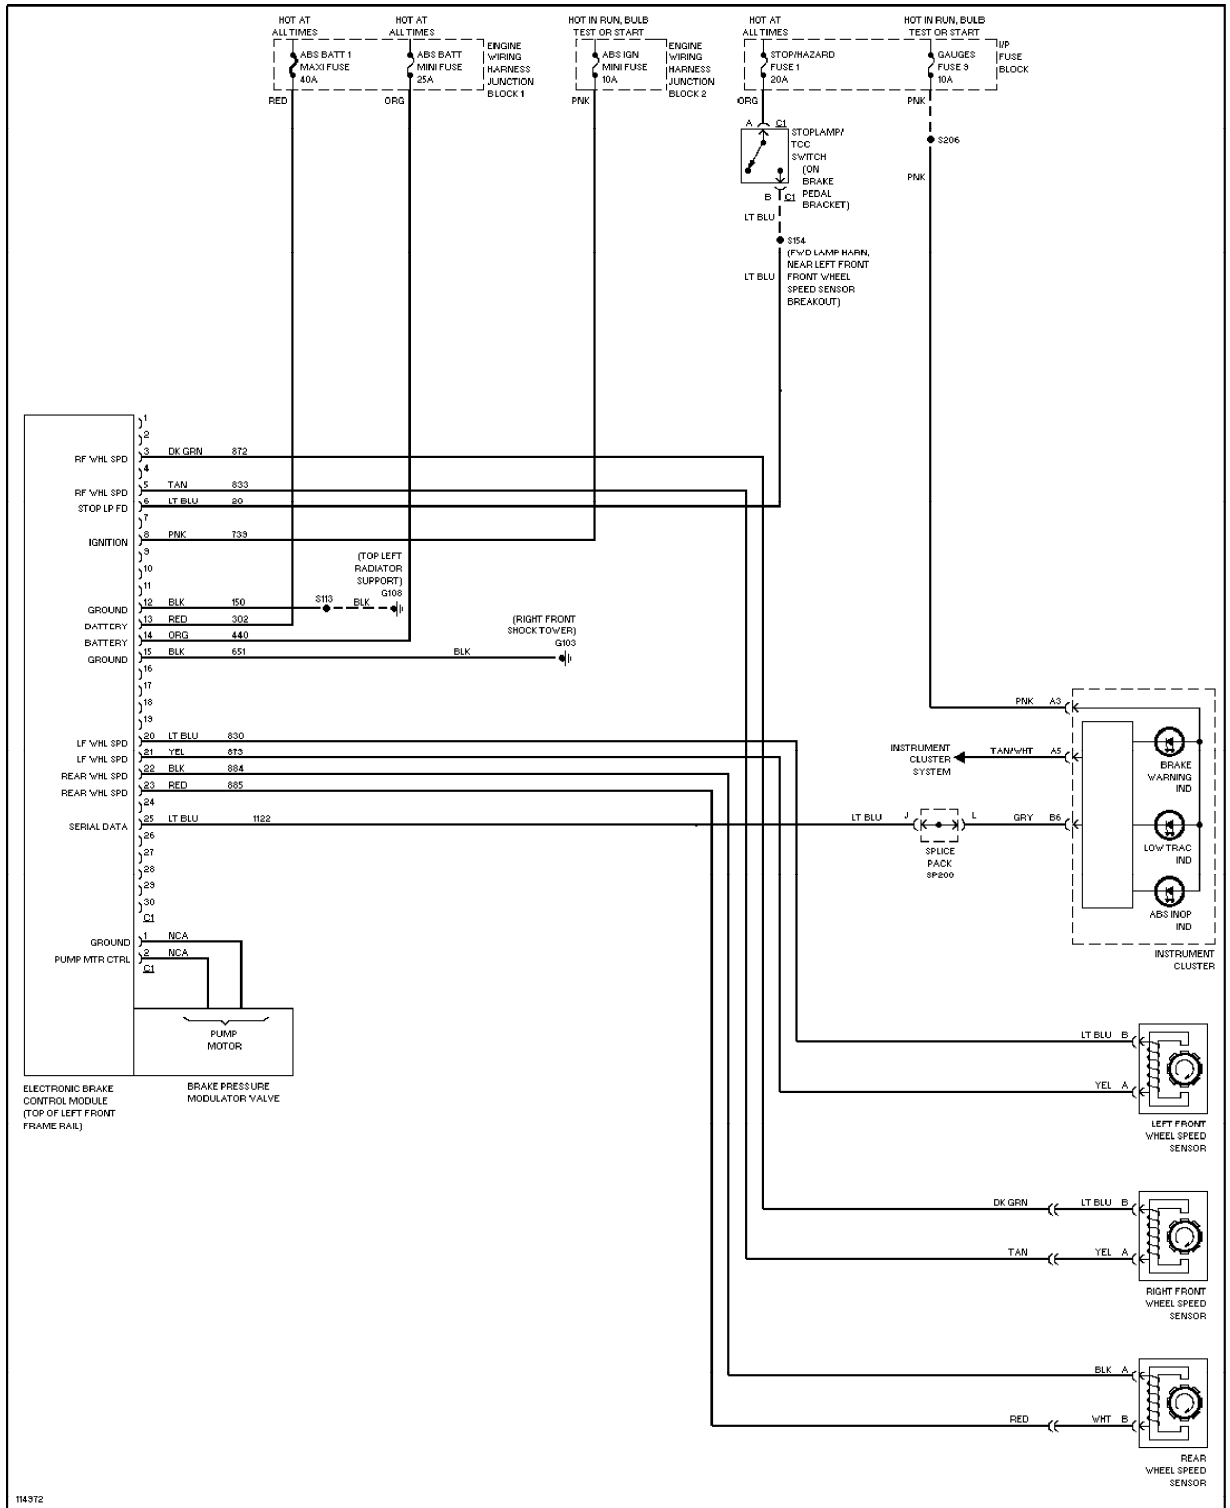

# SYSTEM WIRING DIAGRAMS

ABC123

Entire Article  
2000 Chevrolet Camaro

3.8L

3.8L VIN K, Anti-Lock Brake Circuits, W/ Traction Control

# SYSTEM WIRING DIAGRAMS

ABC123

Entire Article  
2000 Chevrolet Camaro

Anti-lock Brake Circuits, W/O Traction Control

5.7L