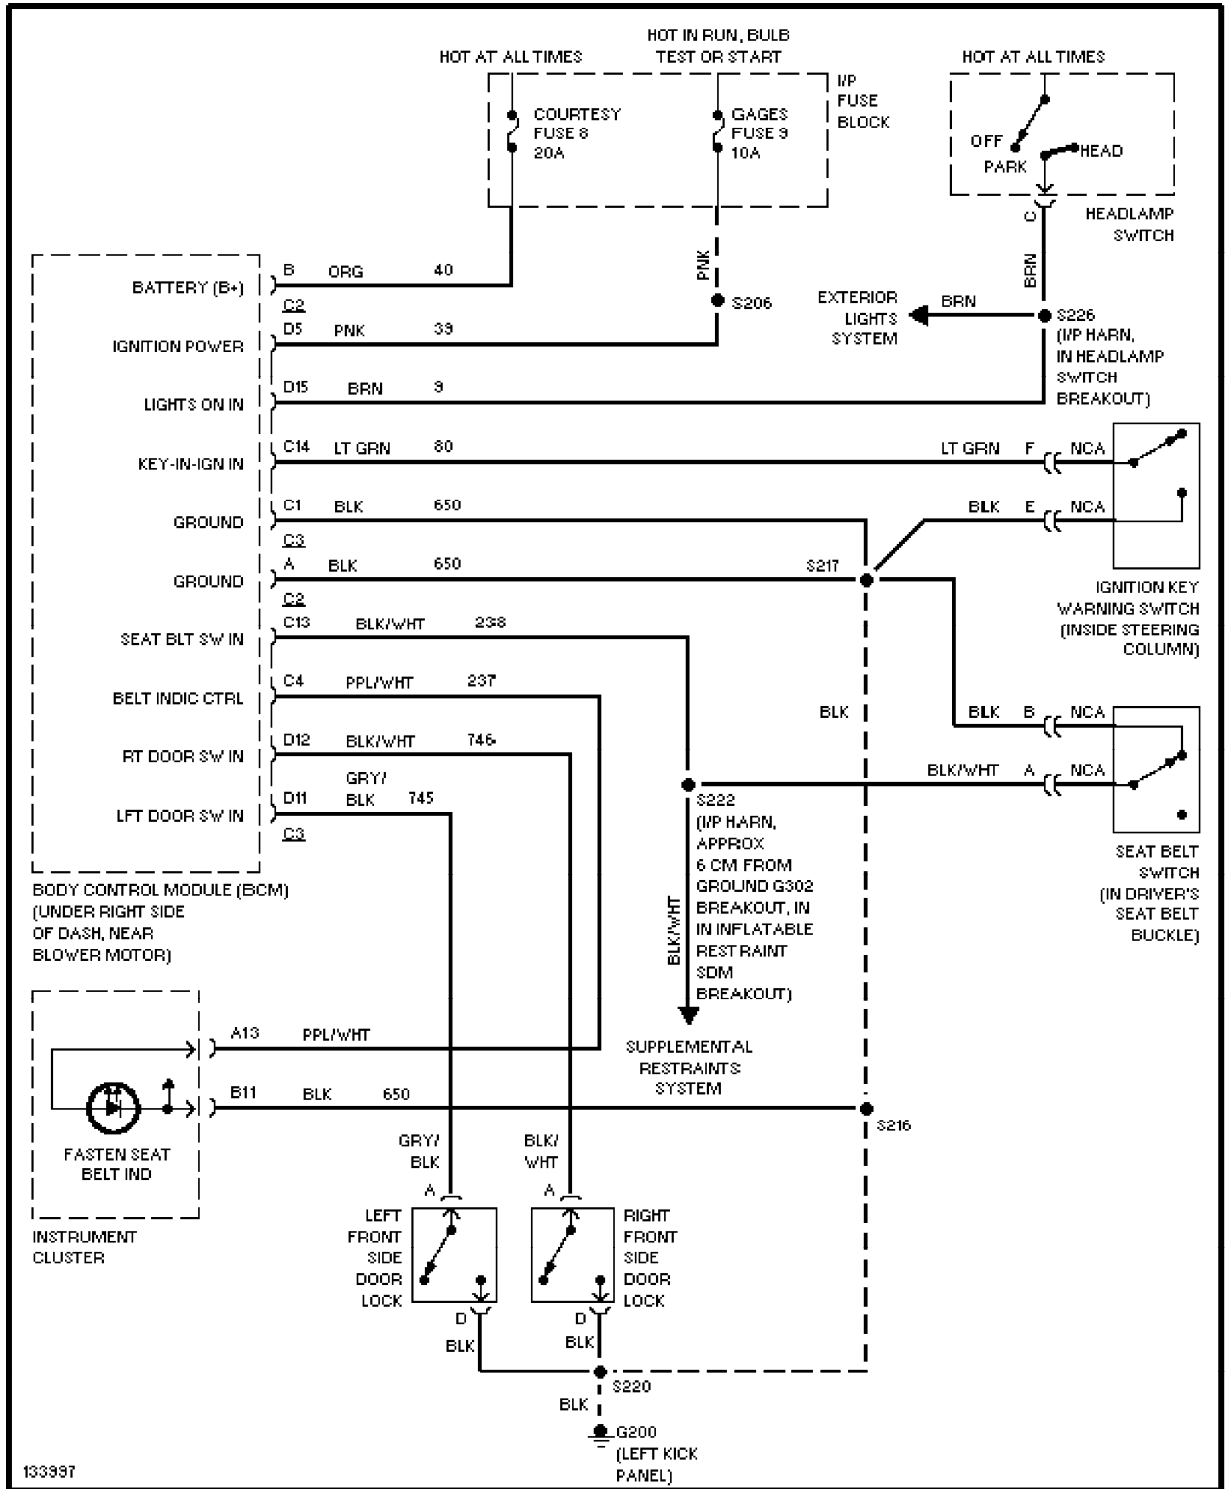

SYSTEM WIRING DIAGRAMS

ABC123

Entire Article
2000 Chevrolet Camaro

WARNING SYSTEMS

Warning System Circuits