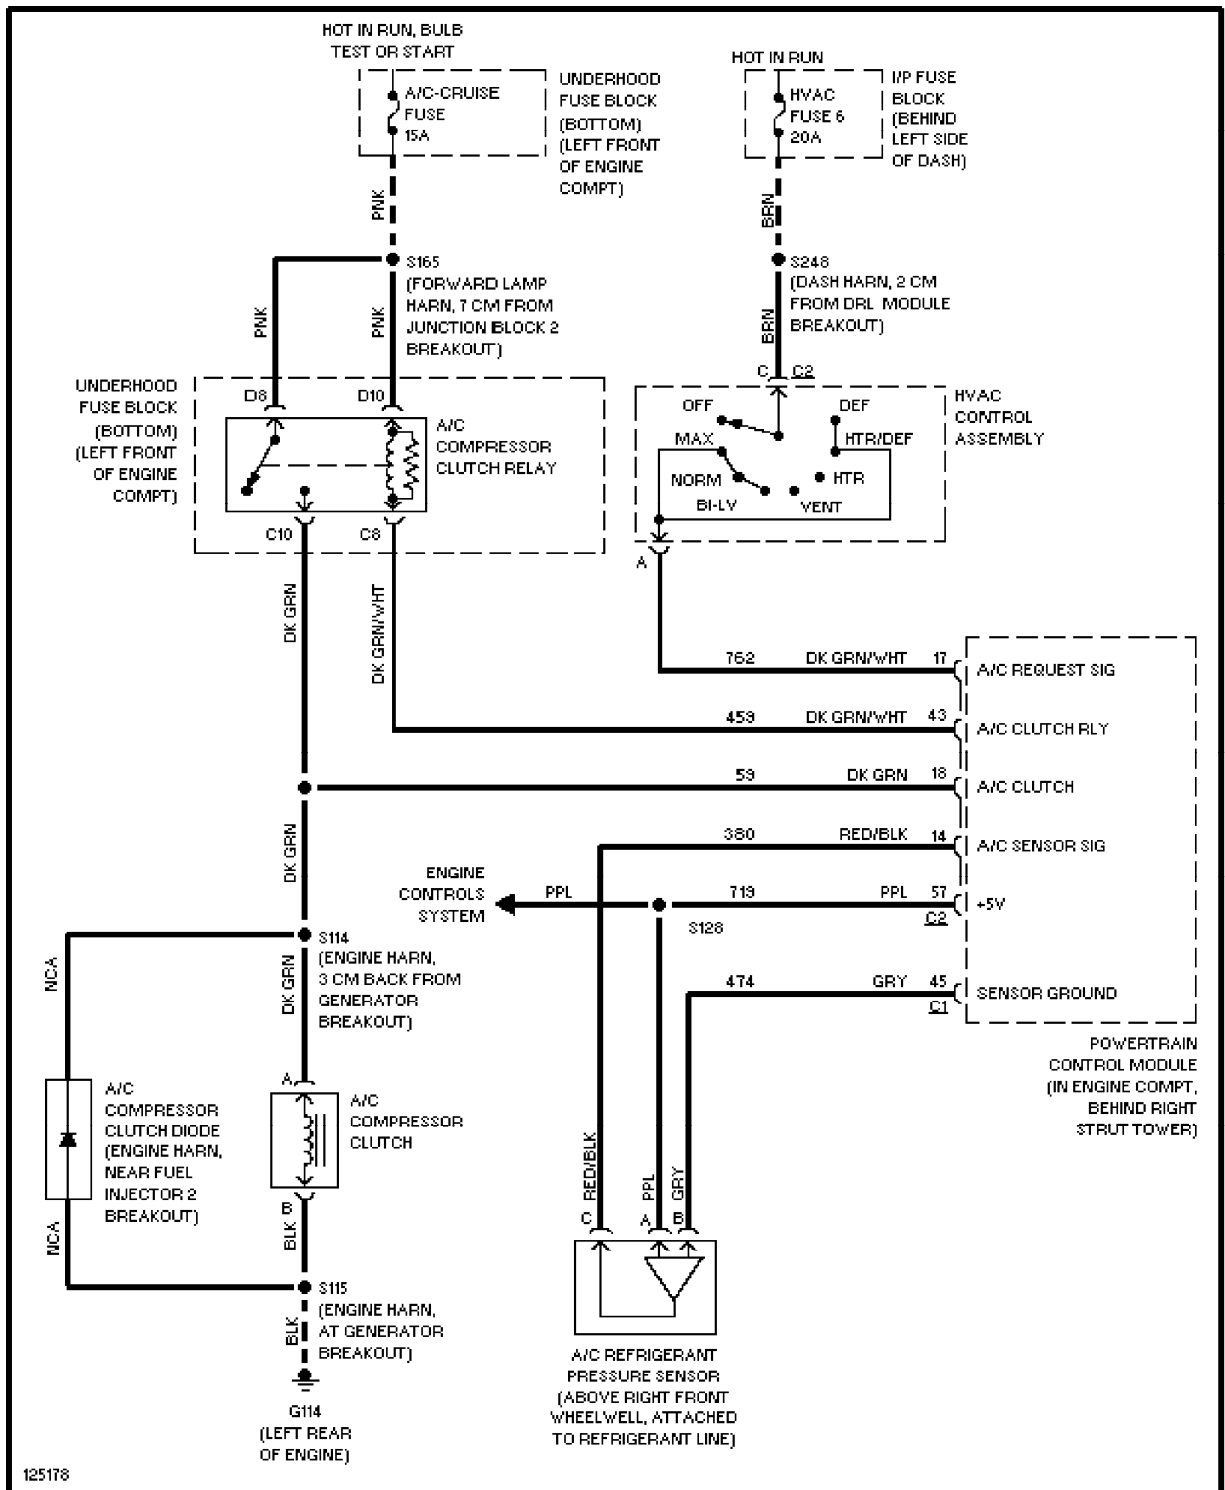

SYSTEM WIRING DIAGRAMS

ABC123

Entire Article
2000 Chevrolet Camaro

5. 7L VIN G, Compressor Circuit