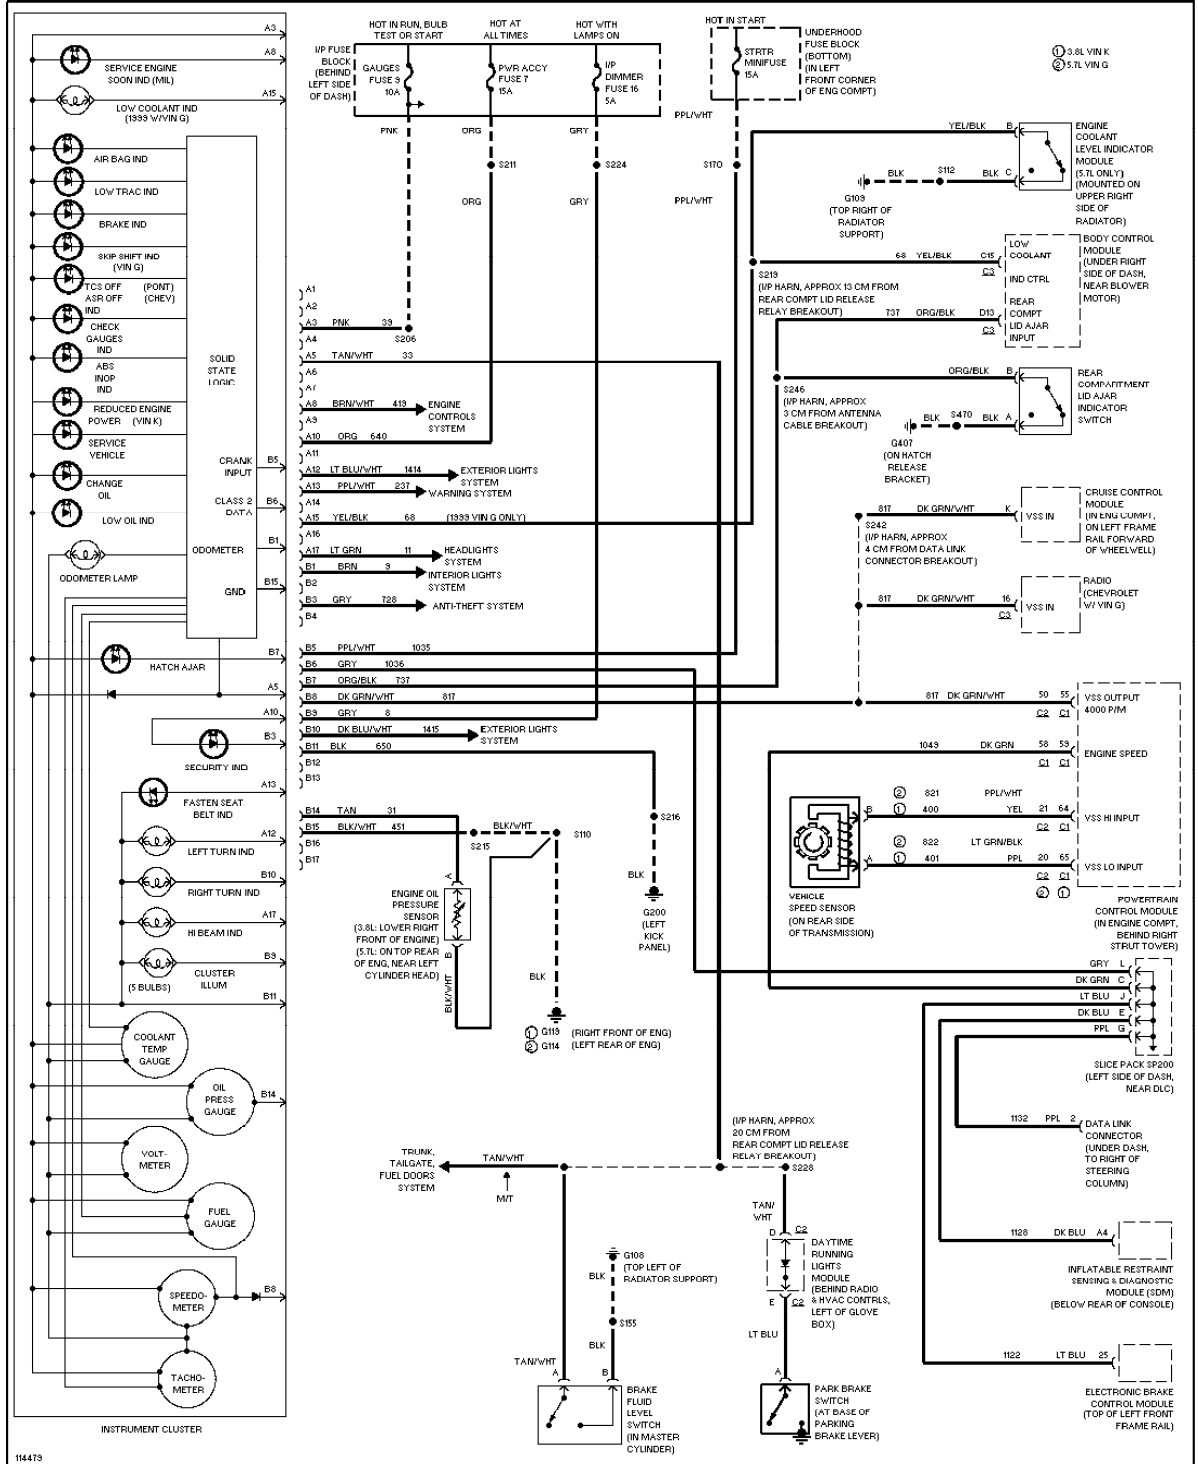

## HORN

Horn Circuit

# SYSTEM WIRING DIAGRAMS

ABC123

Entire Article  
2000 Chevrolet Camaro

## INSTRUMENT CLUSTER

Instrument Cluster Circuit