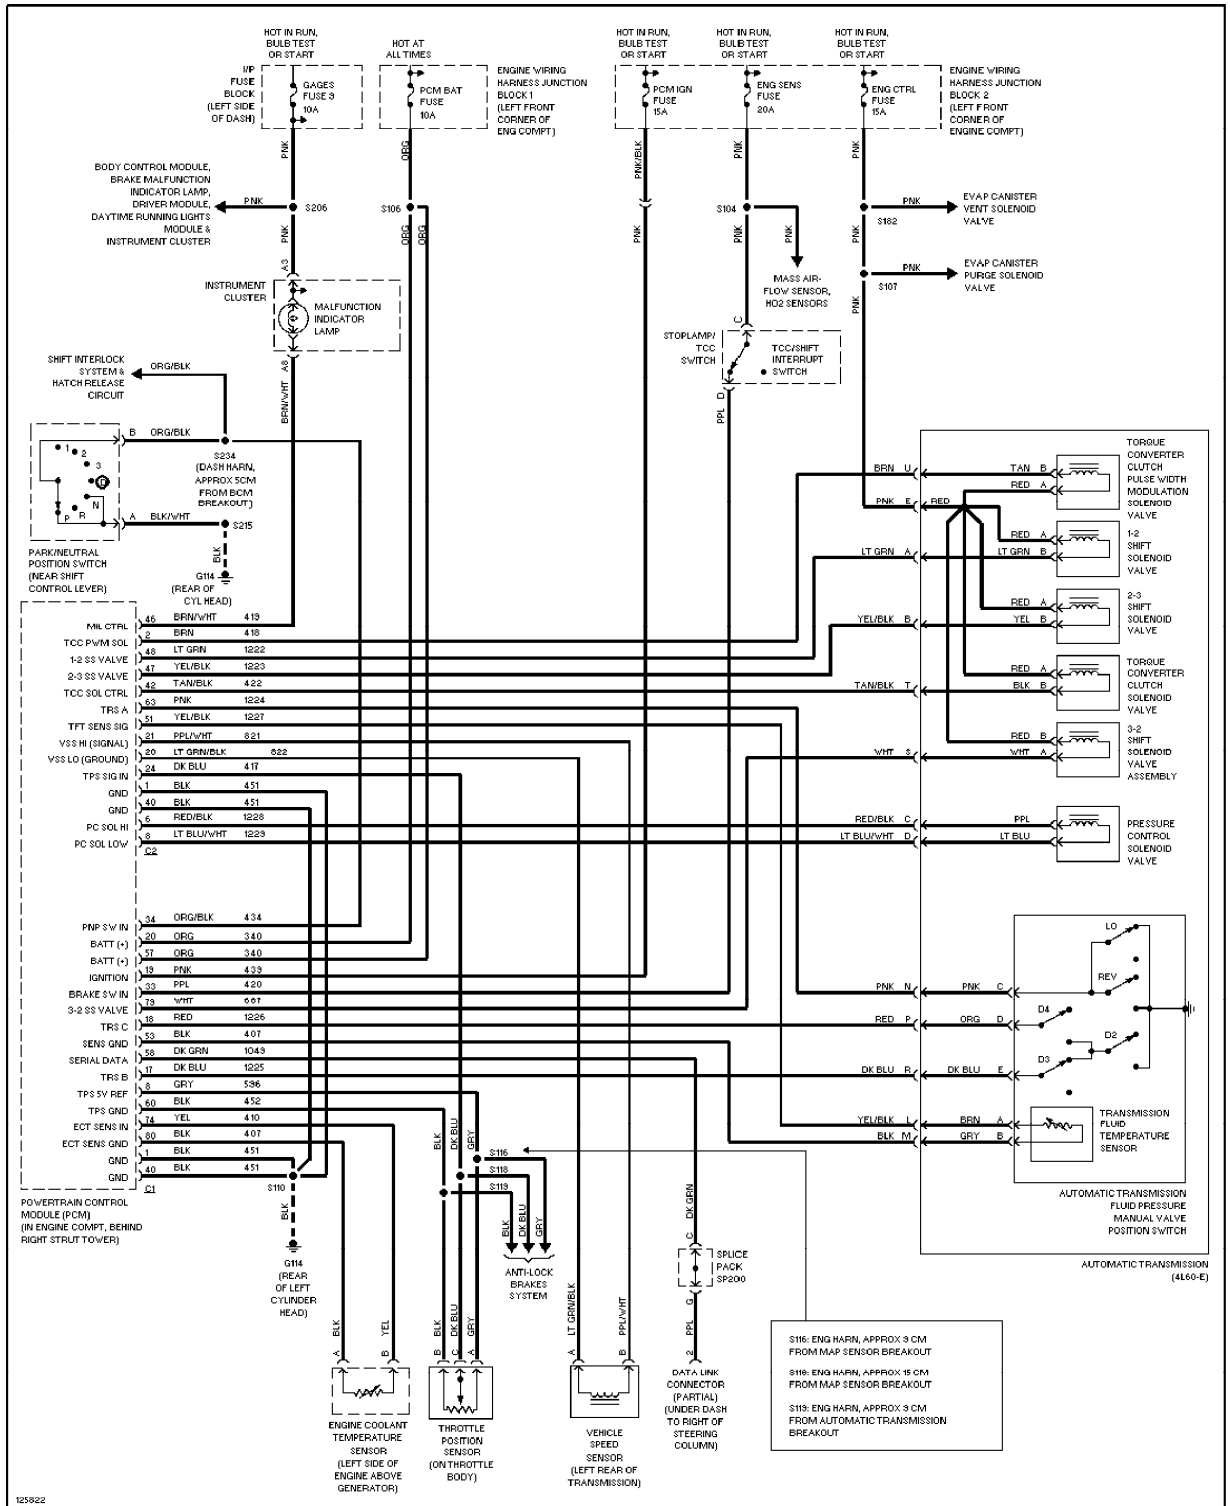

# SYSTEM WIRING DIAGRAMS

ABC123

Entire Article  
2000 Chevrolet Camaro

5.7L

5.7L VIN G, A/T Circuit