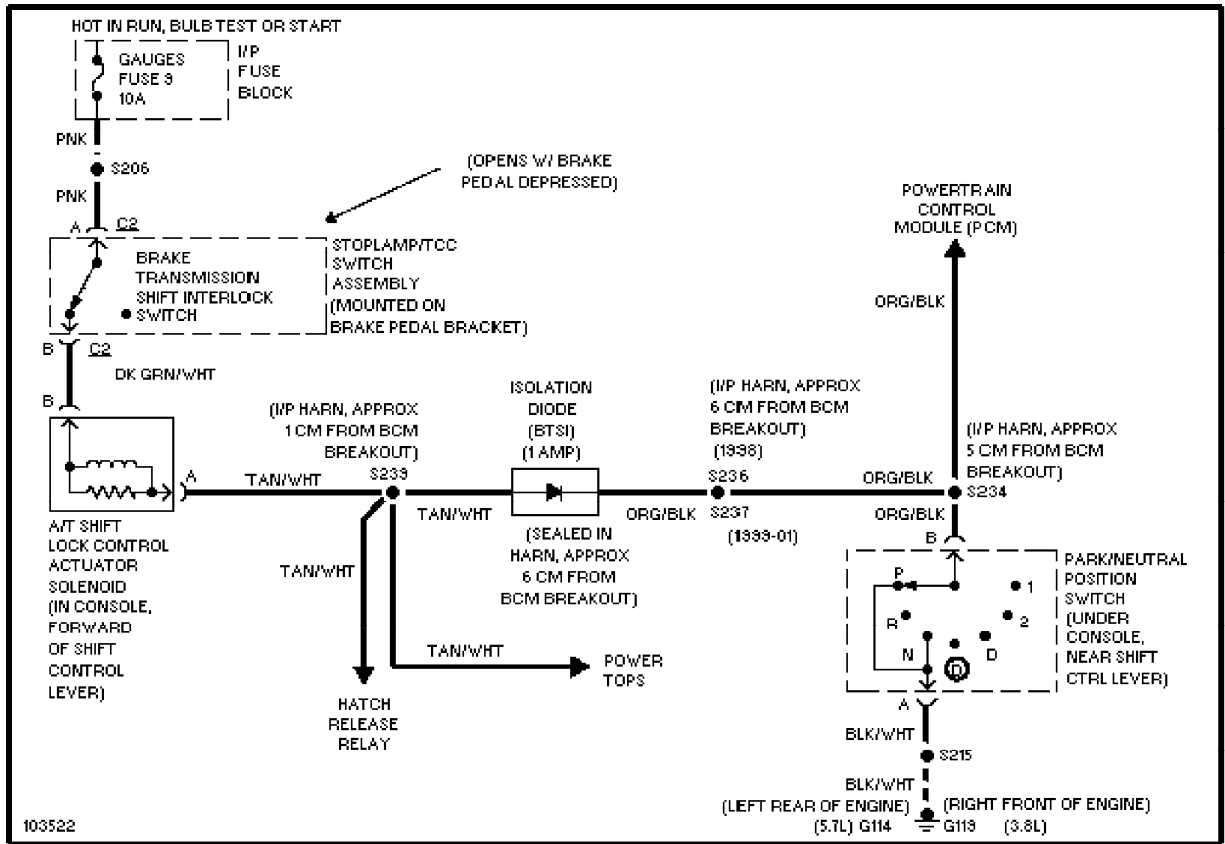

SYSTEM WIRING DIAGRAMS

ABC123

Entire Article
2000 Chevrolet Camaro

Shift Interlock Circuit

STARTING/CHARGING