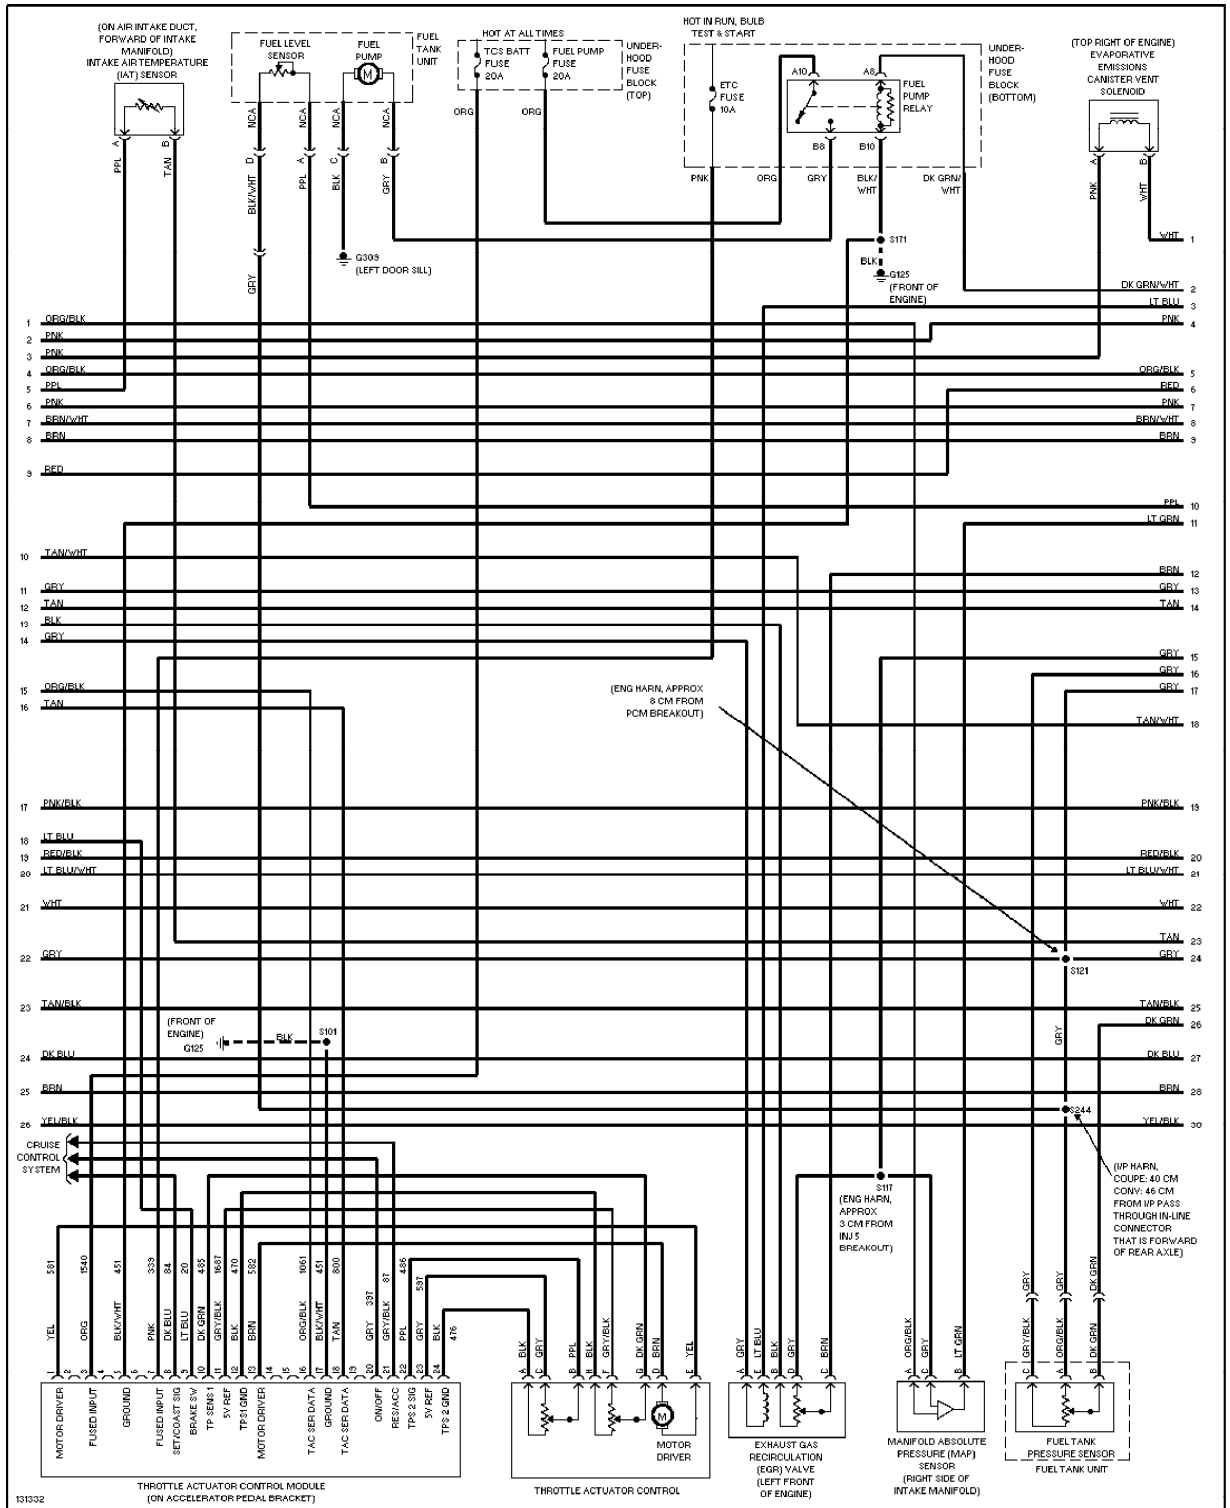

SYSTEM WIRING DIAGRAMS

ABC123

Entire Article
2000 Chevrolet Camaro

3.8L VIN K, Engine Performance Circuits (3 of 4)