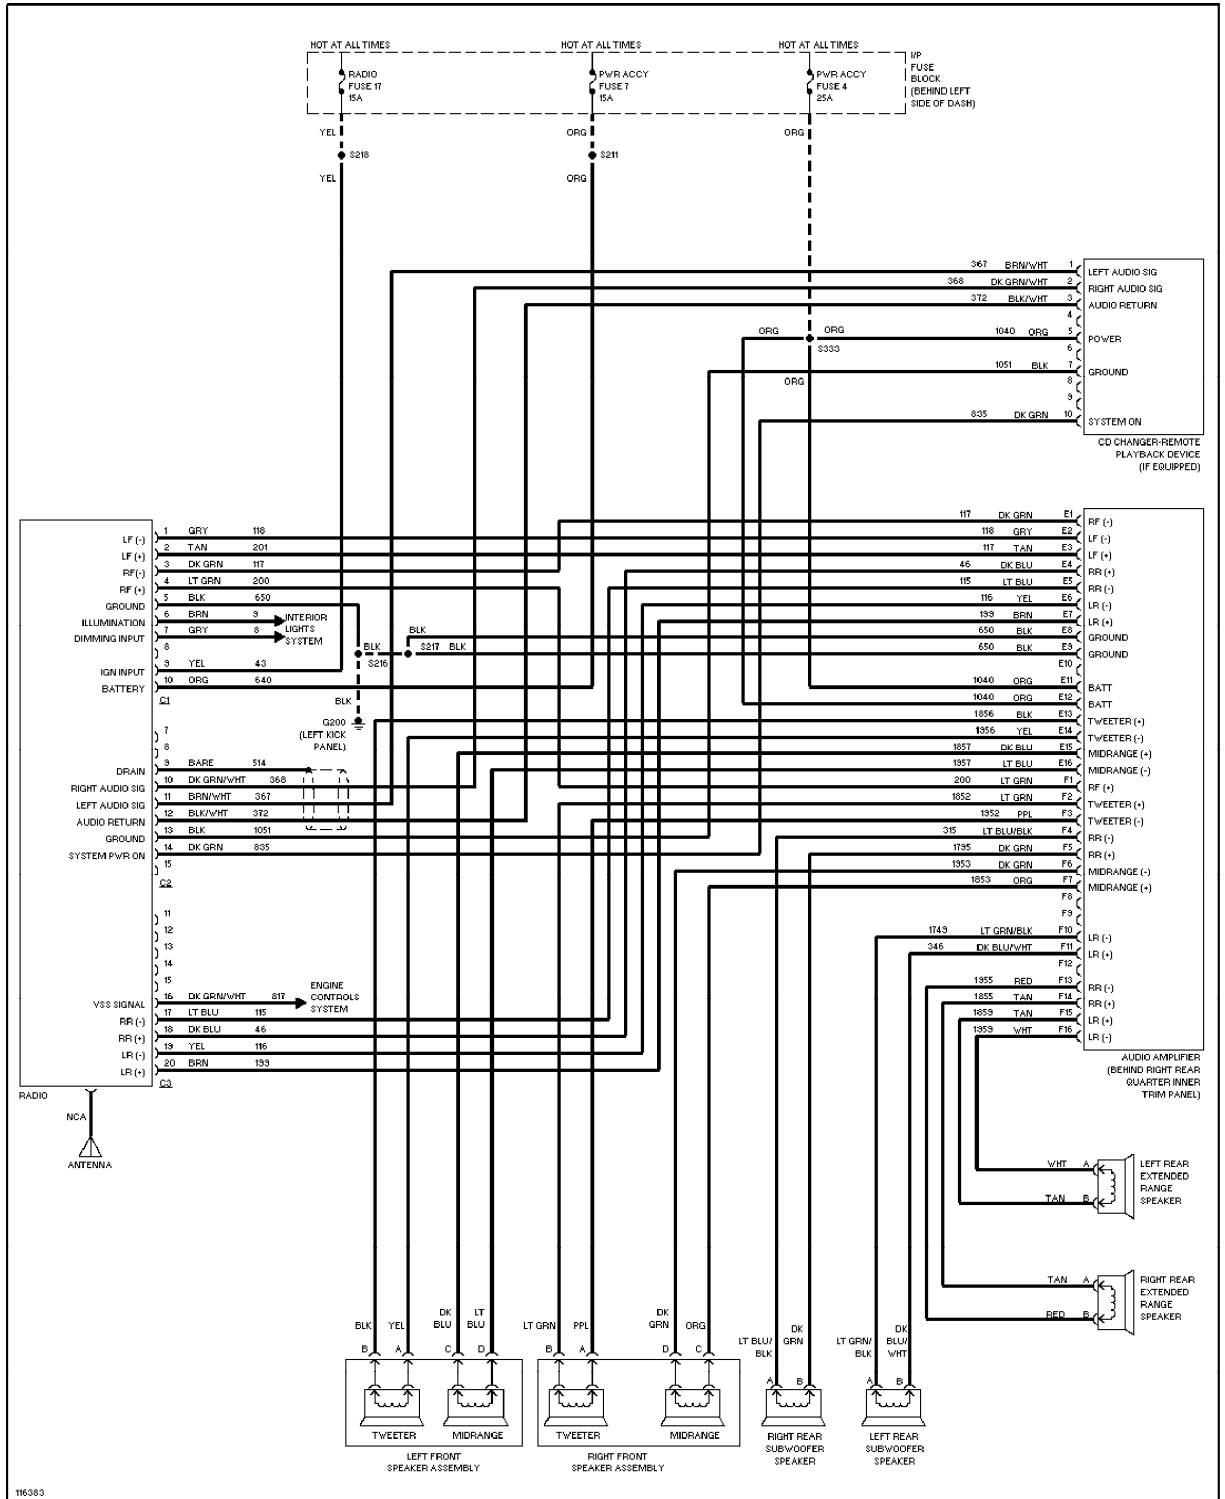

SYSTEM WIRING DIAGRAMS

ABC123

Entire Article
2000 Chevrolet Camaro

RADIO

Radio Circuits, W/ Amplifier