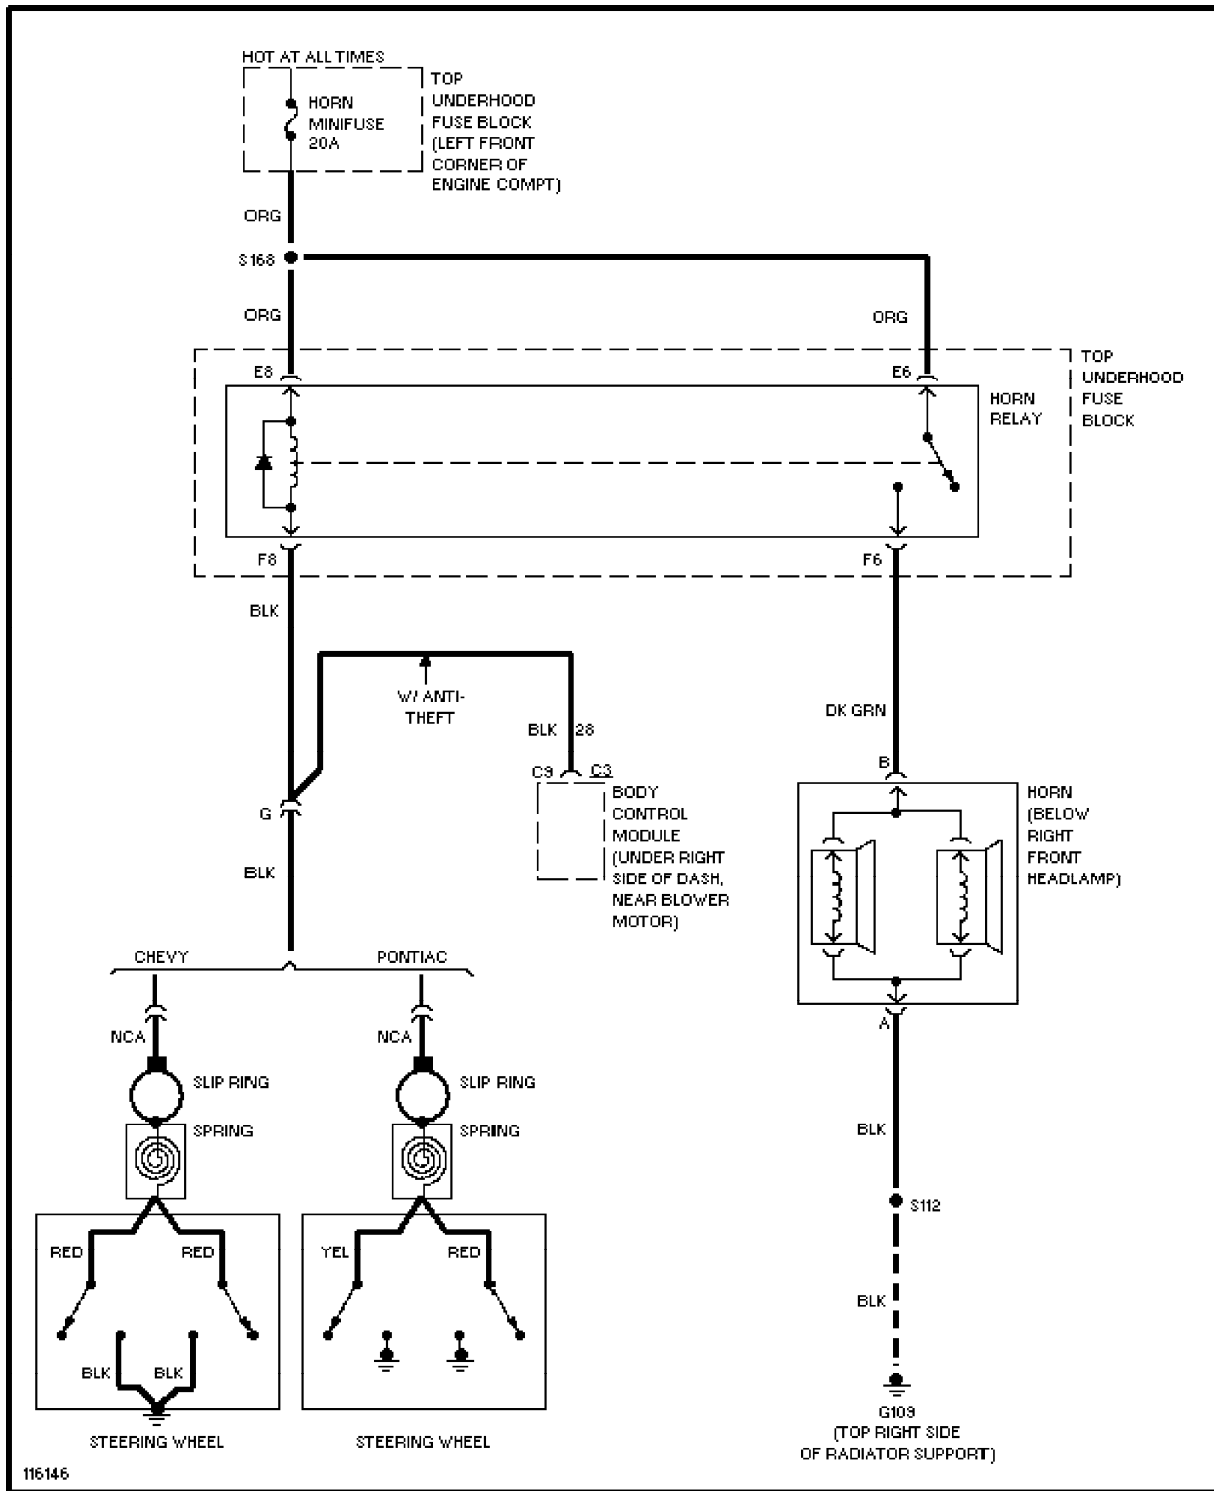

SYSTEM WIRING DIAGRAMS

ABC123

Entire Article
2000 Chevrolet Camaro

HORN

Horn Circuit