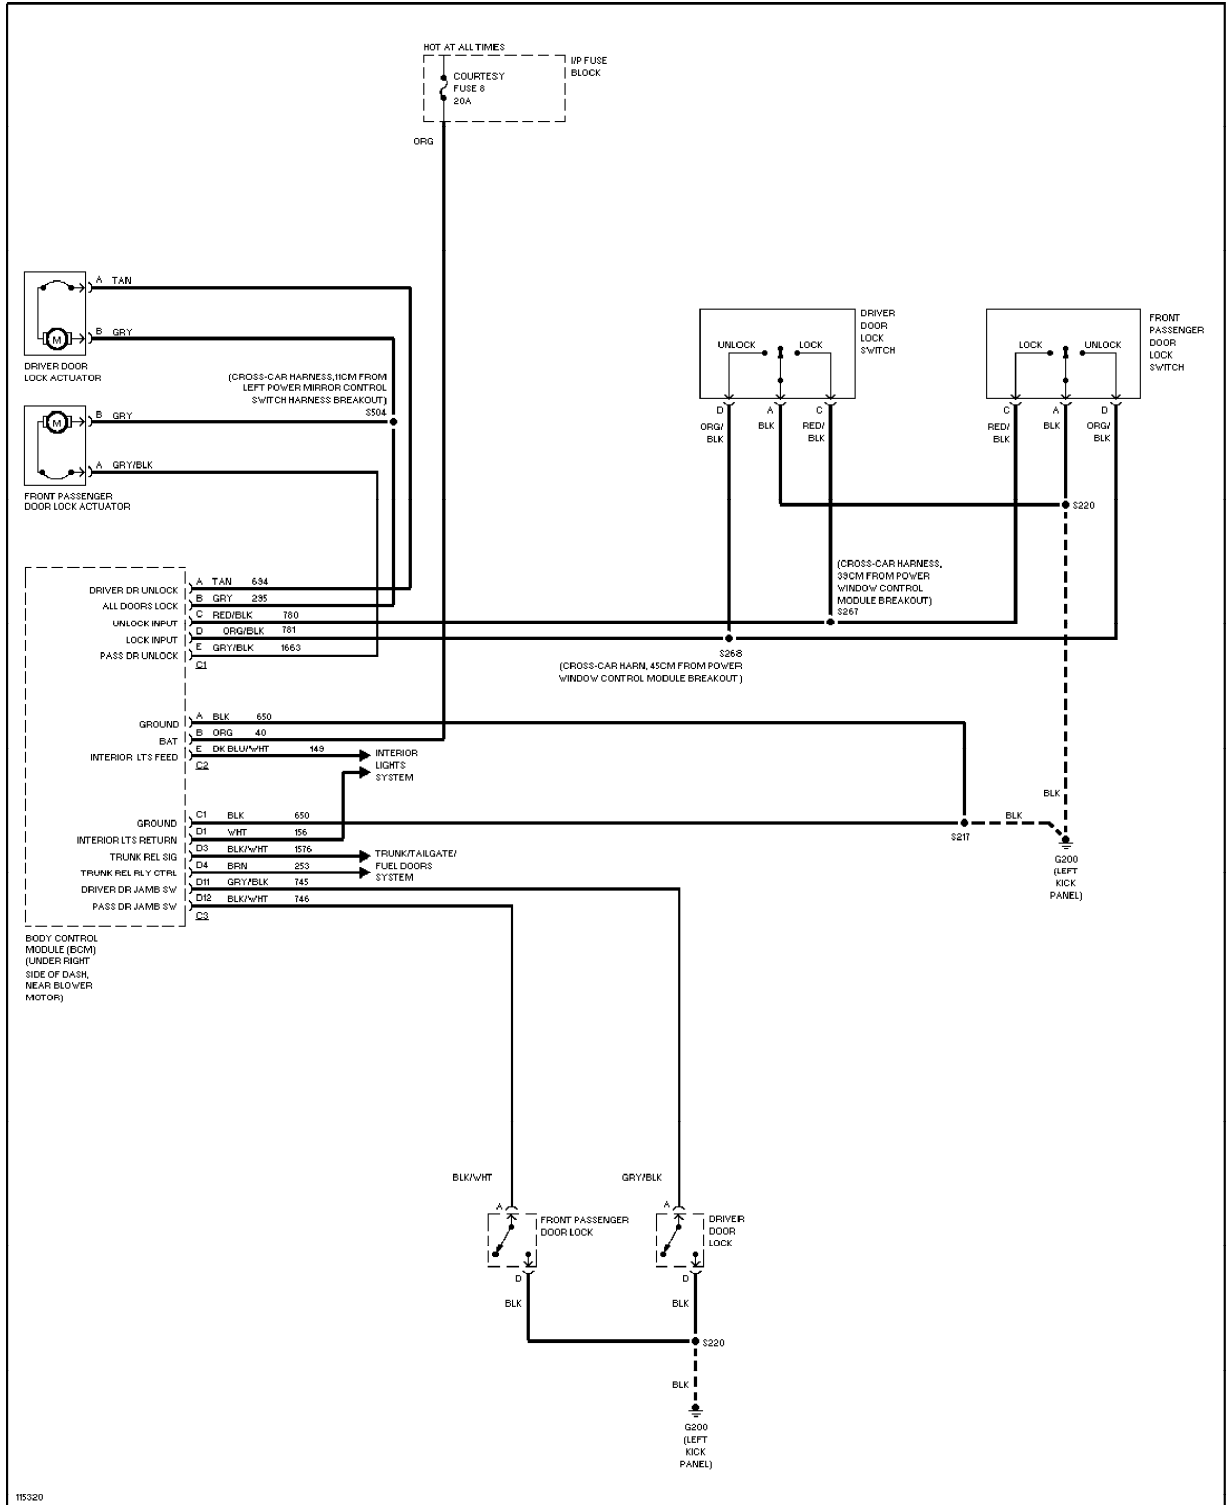

SYSTEM WIRING DIAGRAMS

ABC123

Entire Article
2000 Chevrolet Camaro

Power Door Lock Circuit