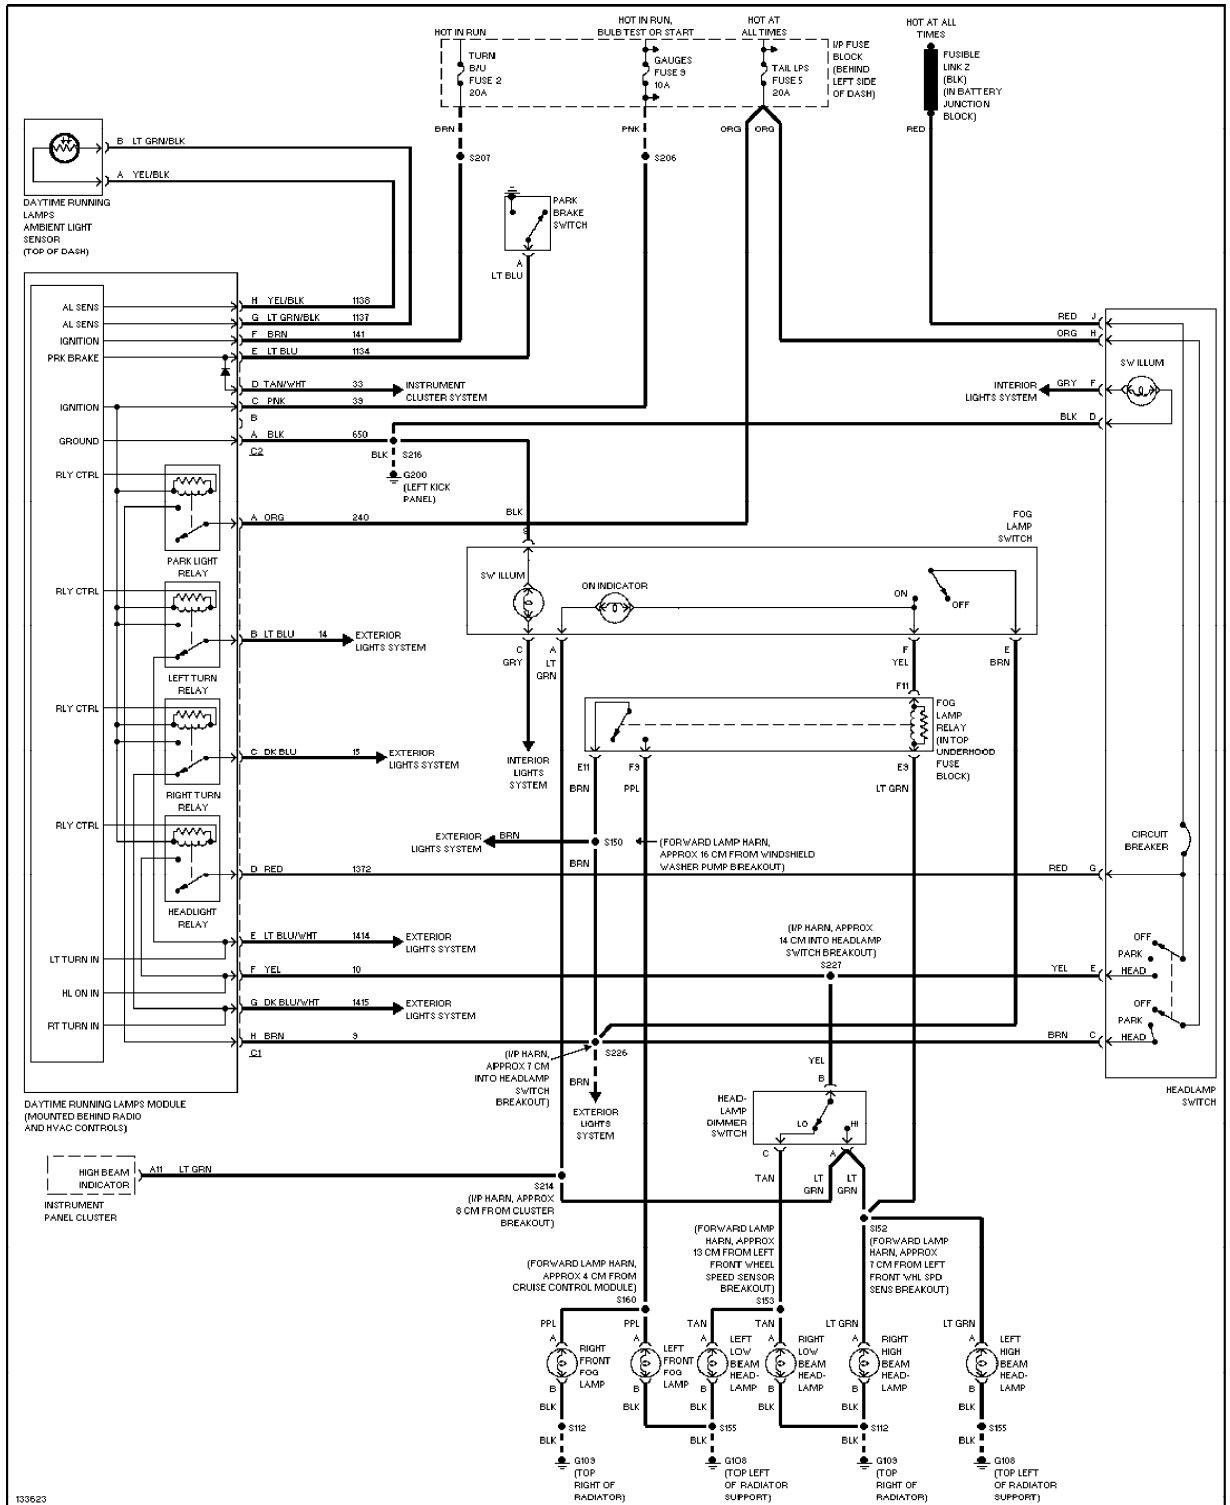

SYSTEM WIRING DIAGRAMS

ABC123

Entire Article
2000 Chevrolet Camaro

Headlight Circuit