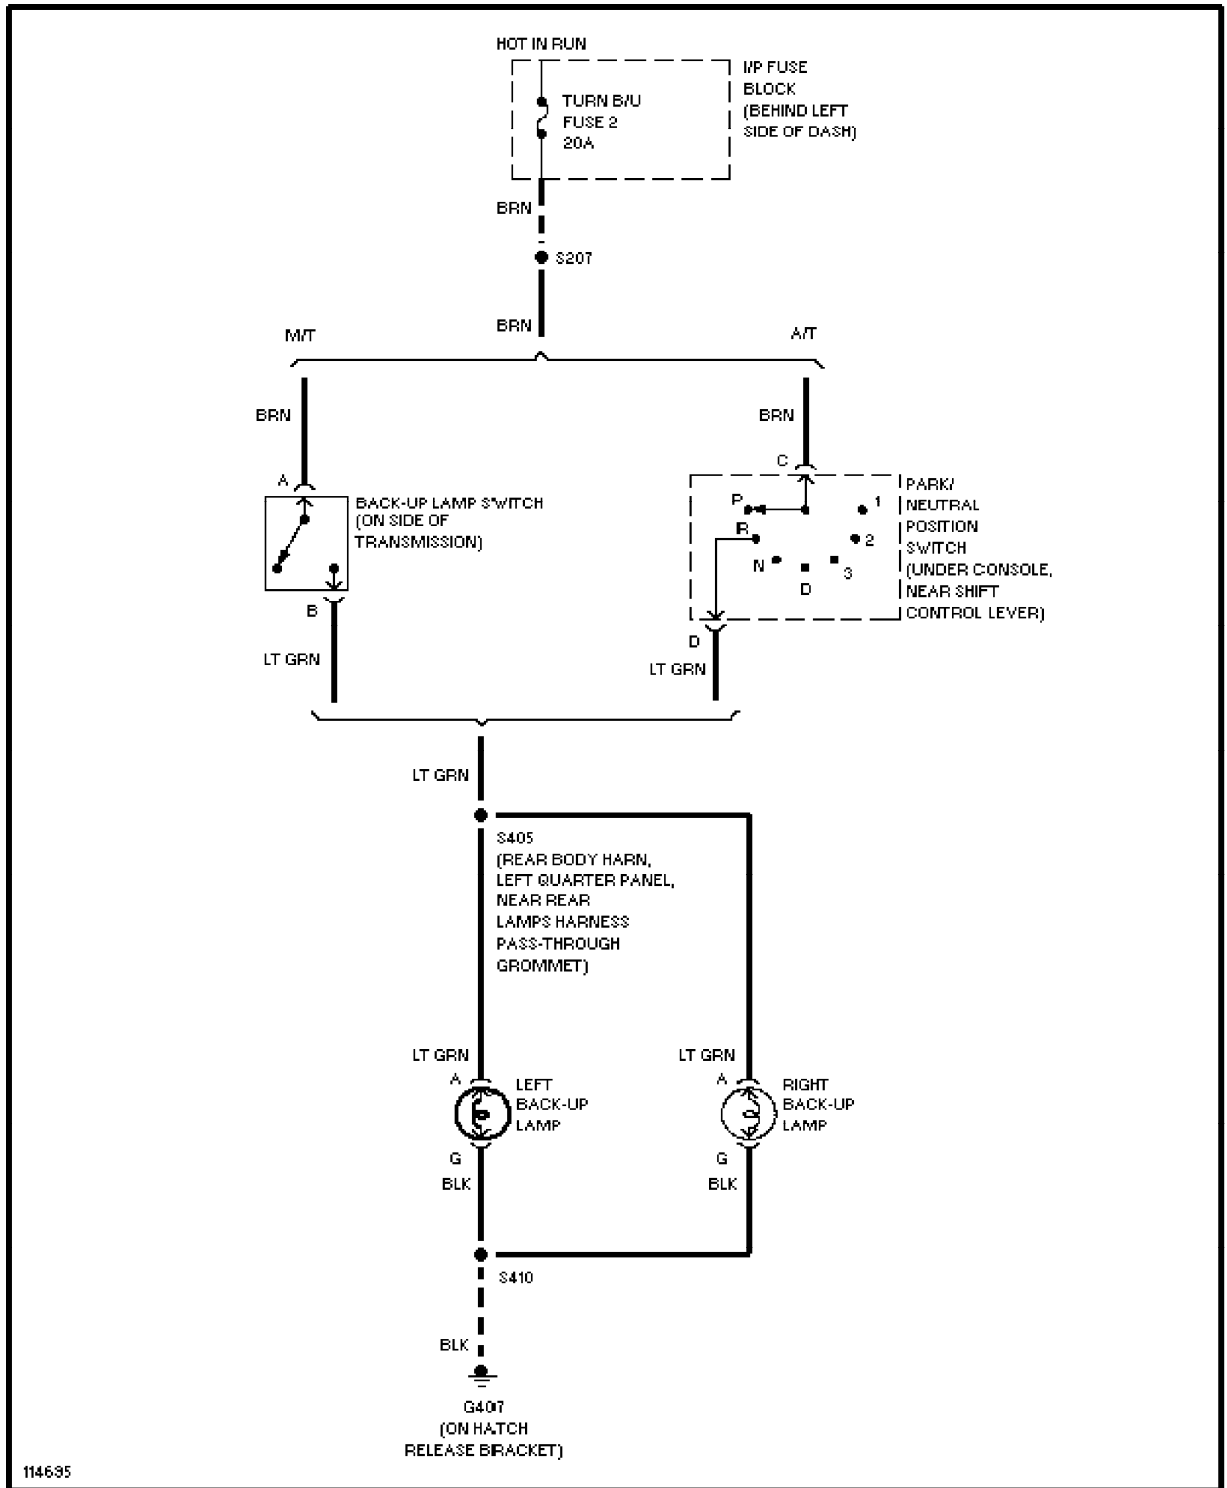

SYSTEM WIRING DIAGRAMS

ABC123

Entire Article
2000 Chevrolet Camaro

114635

Back-up Lamps Circuit