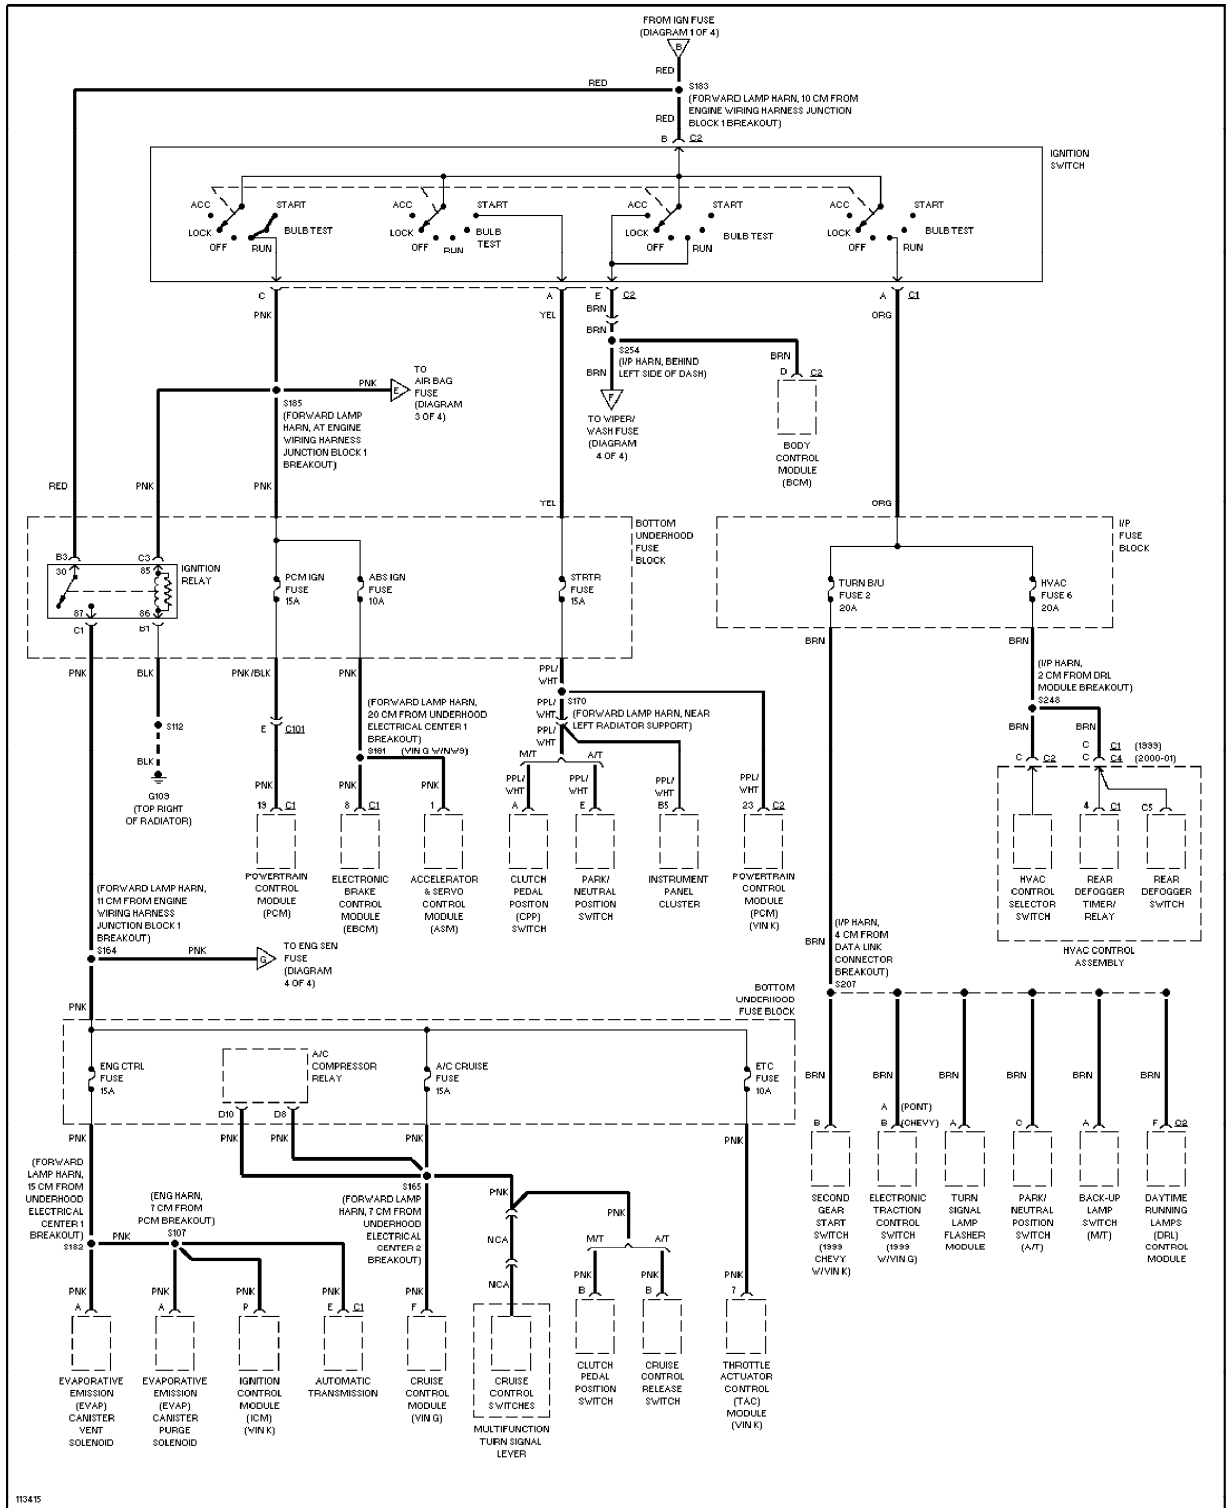

SYSTEM WIRING DIAGRAMS

ABC123

Entire Article
2000 Chevrolet Camaro

Power Distribution Circuit (2 of 4)