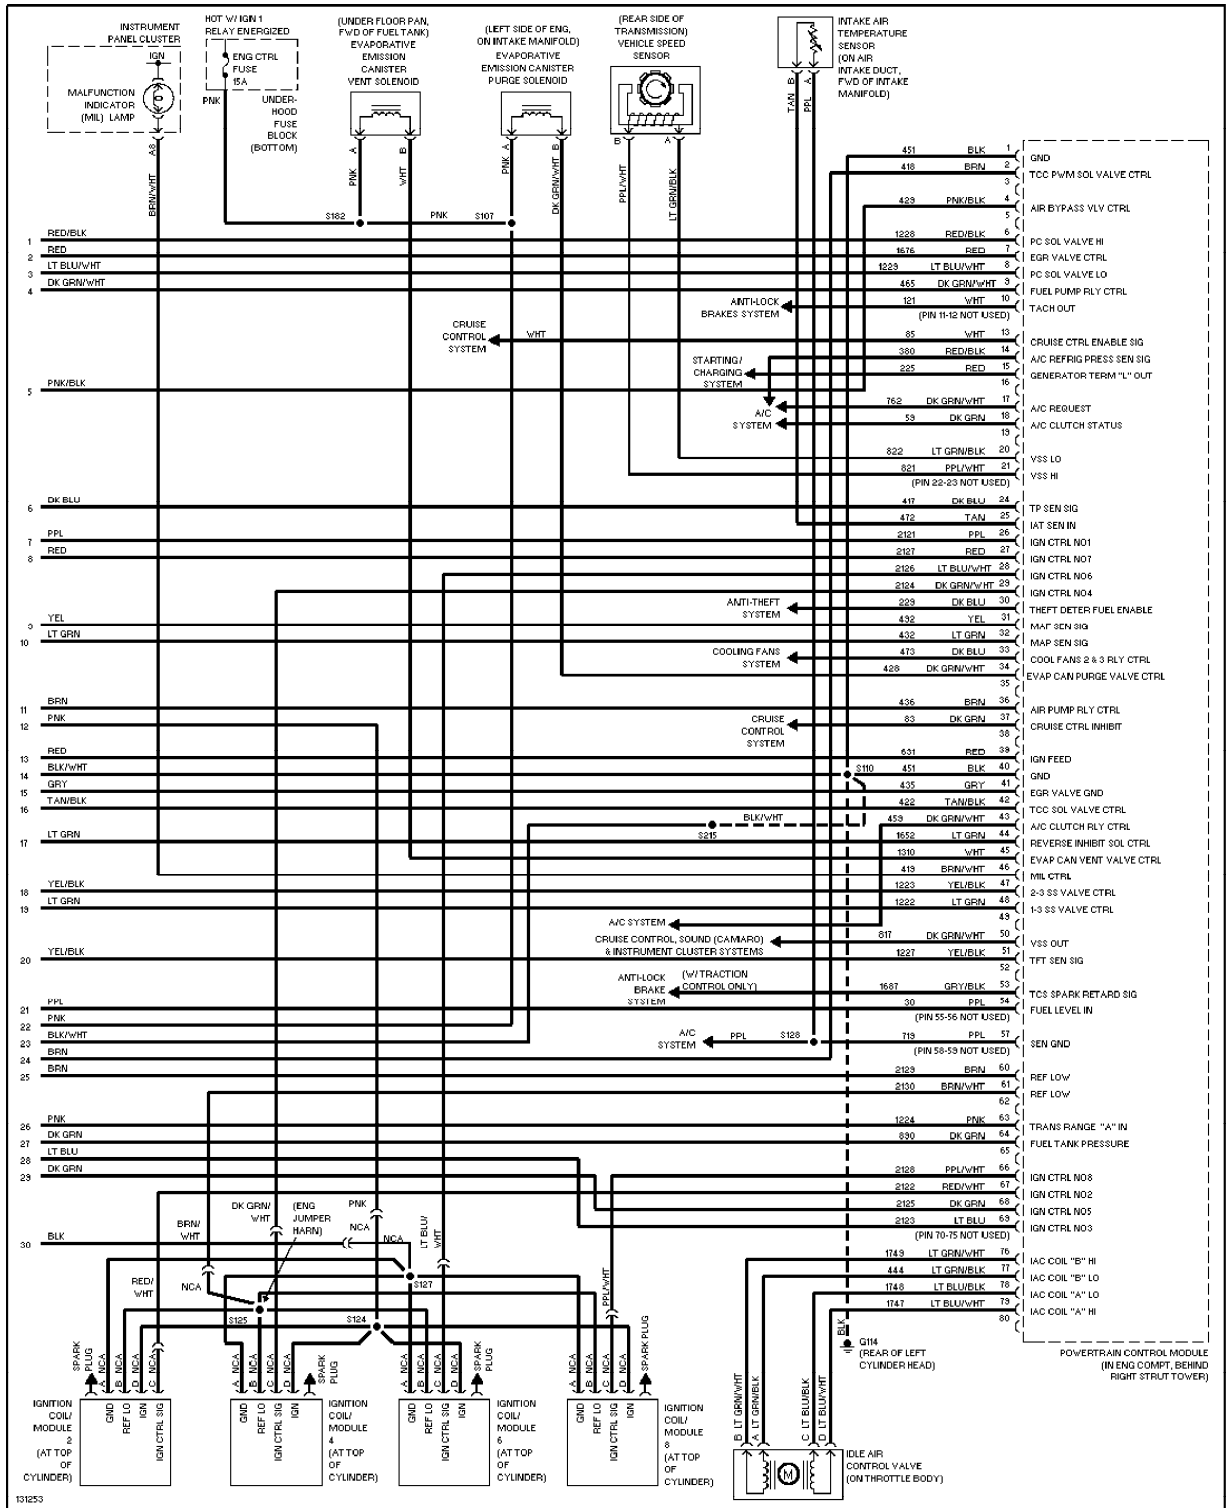

SYSTEM WIRING DIAGRAMS

ABC123

Entire Article
2000 Chevrolet Camaro

5. 7L VIN G, Engine Performance Circuits (4 of 4)

EXTERIOR LIGHTS