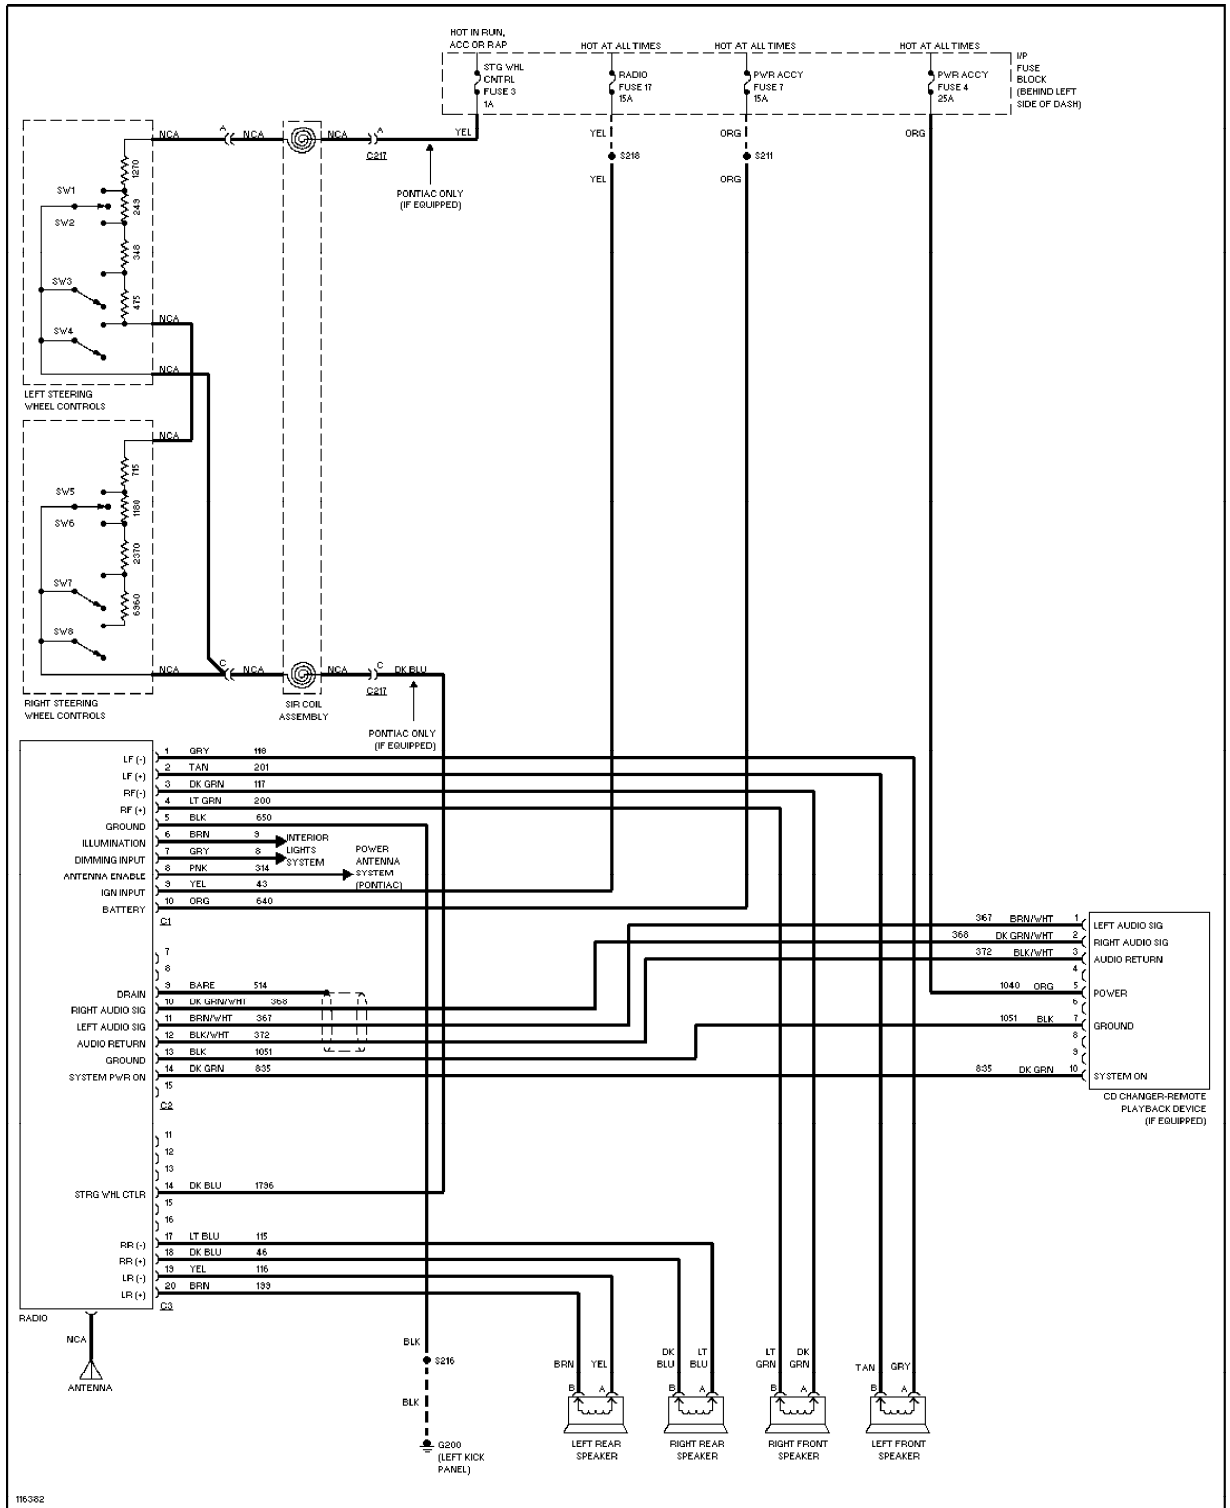

SYSTEM WIRING DIAGRAMS

ABC123

Entire Article
2000 Chevrolet Camaro

Radio Circuitry, W/O Amplifier

SHIFT INTERLOCKS