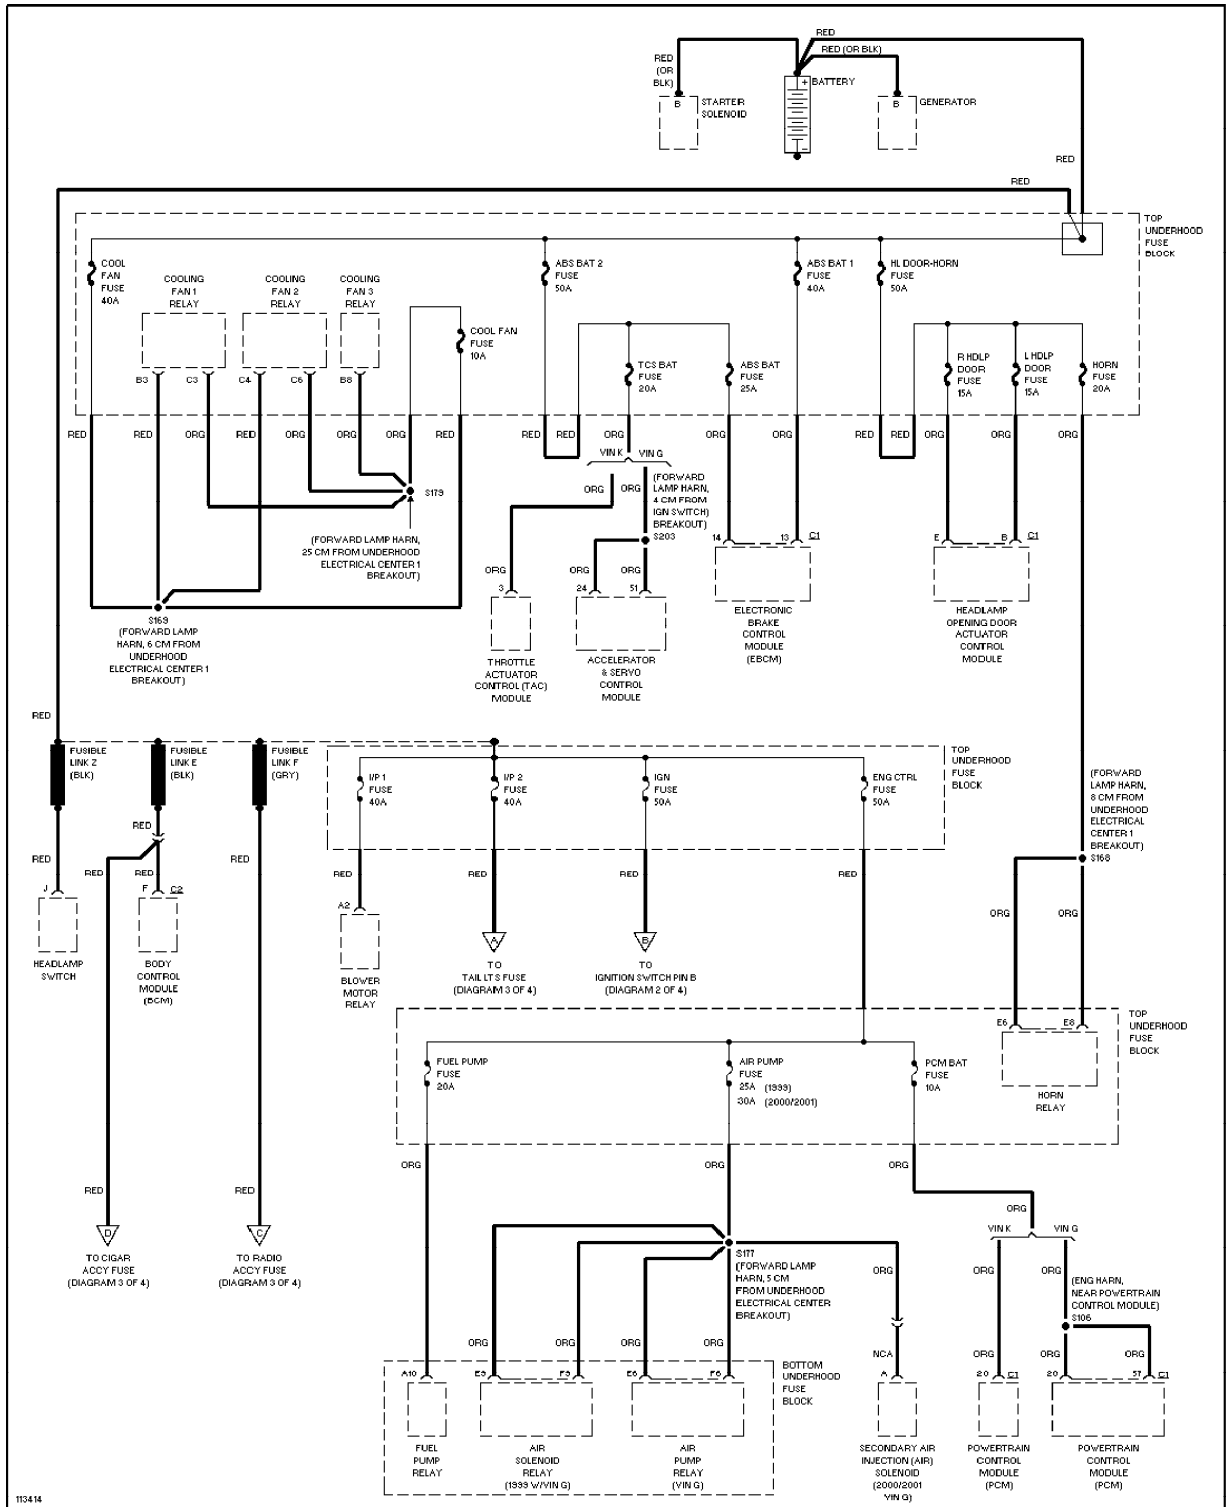

SYSTEM WIRING DIAGRAMS

ABC123

Entire Article
2000 Chevrolet Camaro

Power Distribution Circuit (1 of 4)