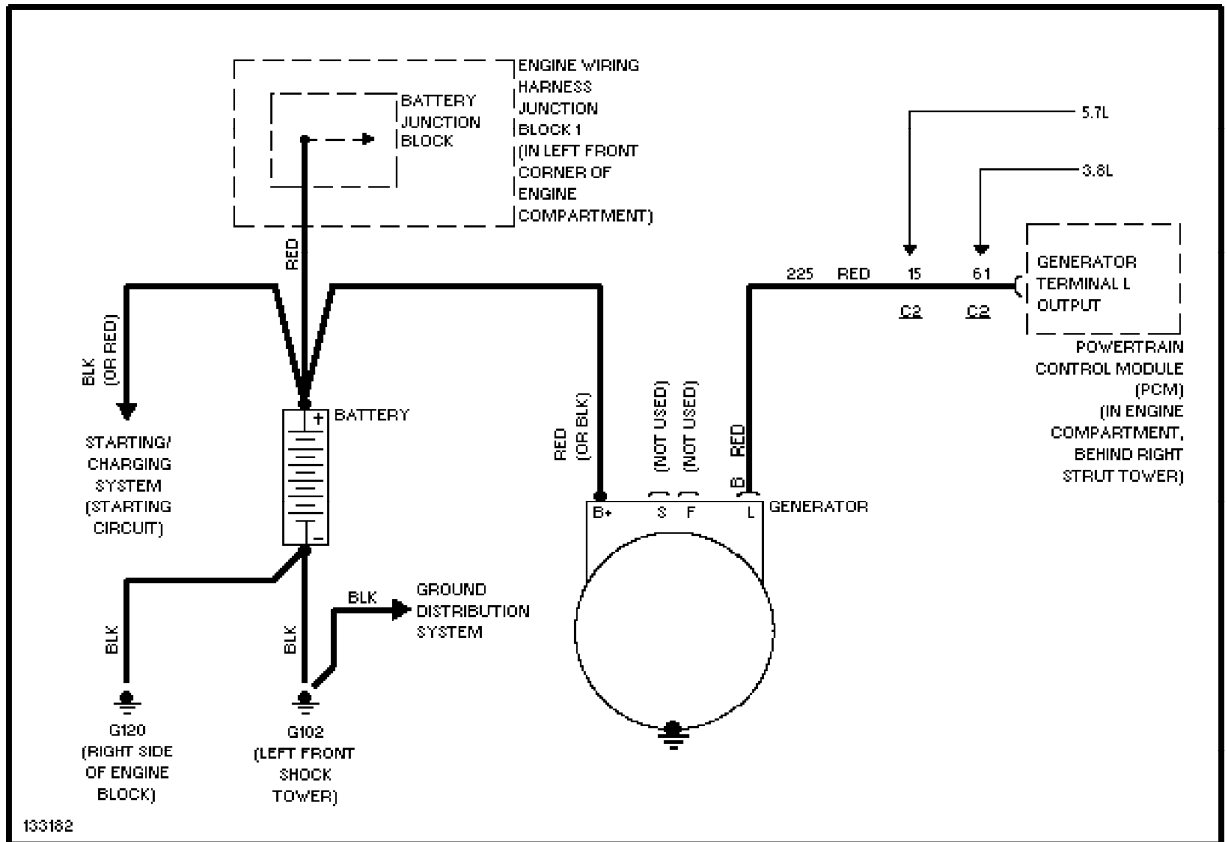

SYSTEM WIRING DIAGRAMS

ABC123

Entire Article
2000 Chevrolet Camaro

Charging Circuit