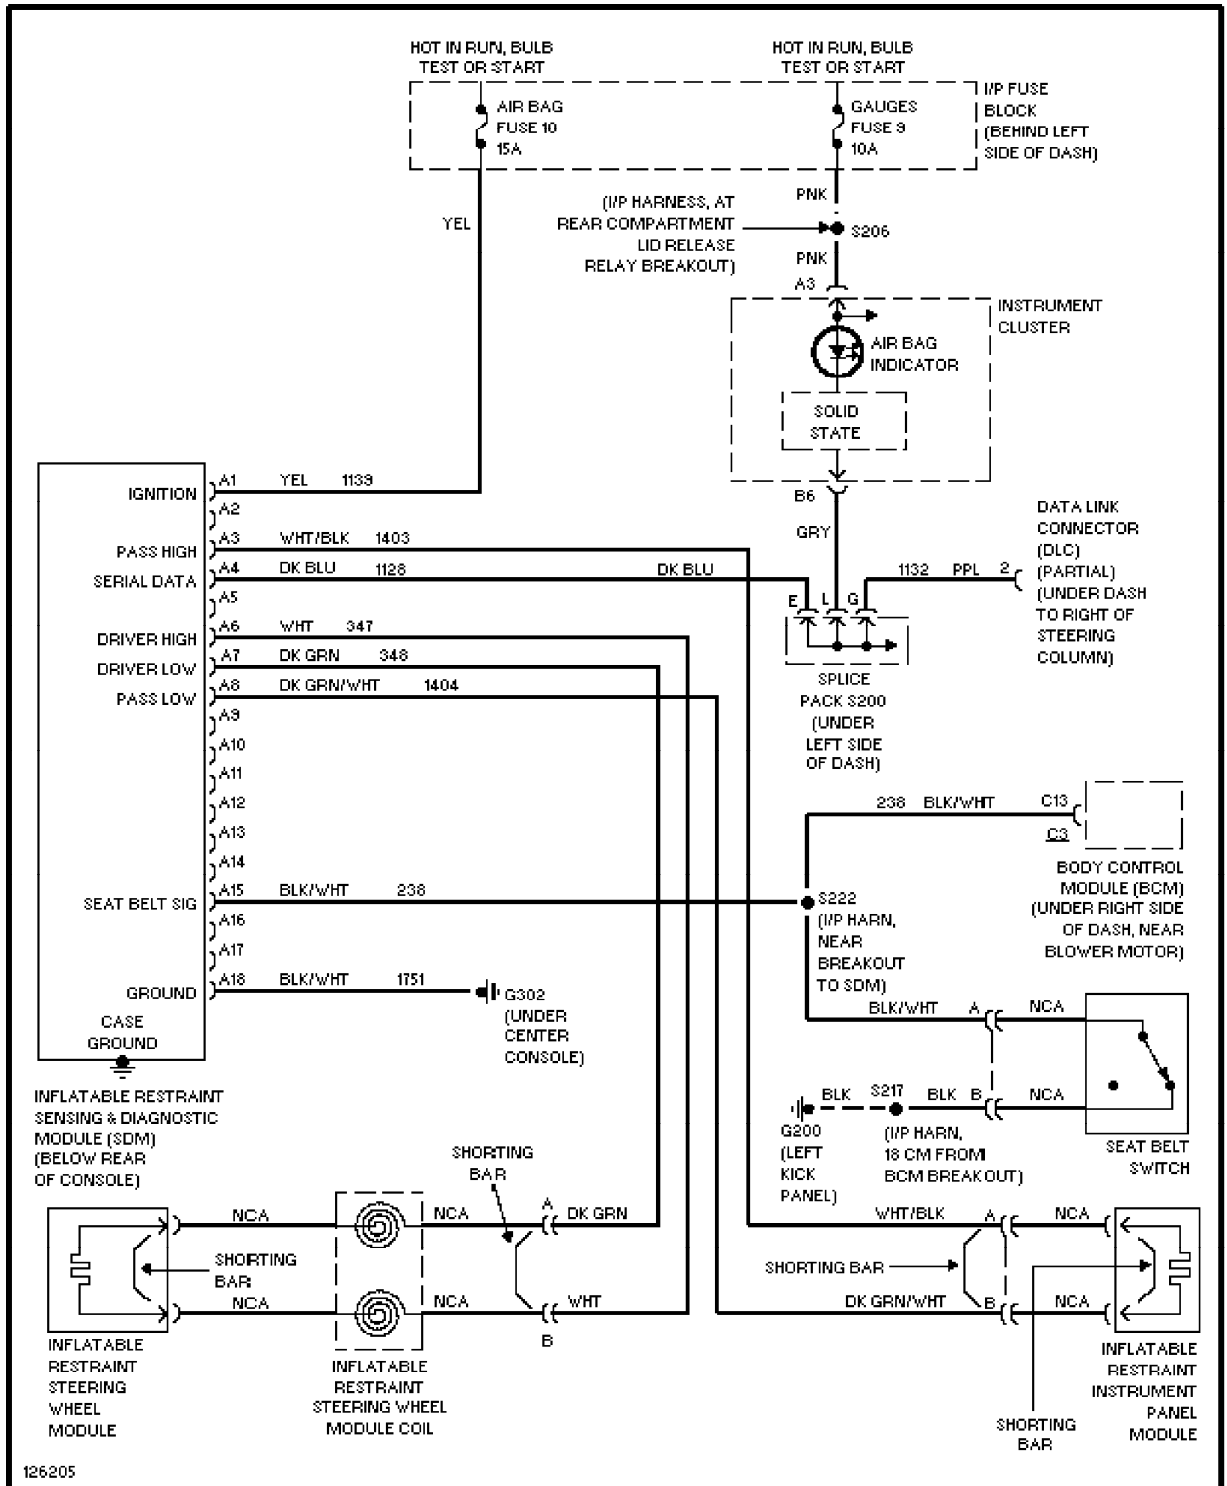

SYSTEM WIRING DIAGRAMS

ABC123

Entire Article
2000 Chevrolet Camaro

126205

Supplemental Restraint Circuit