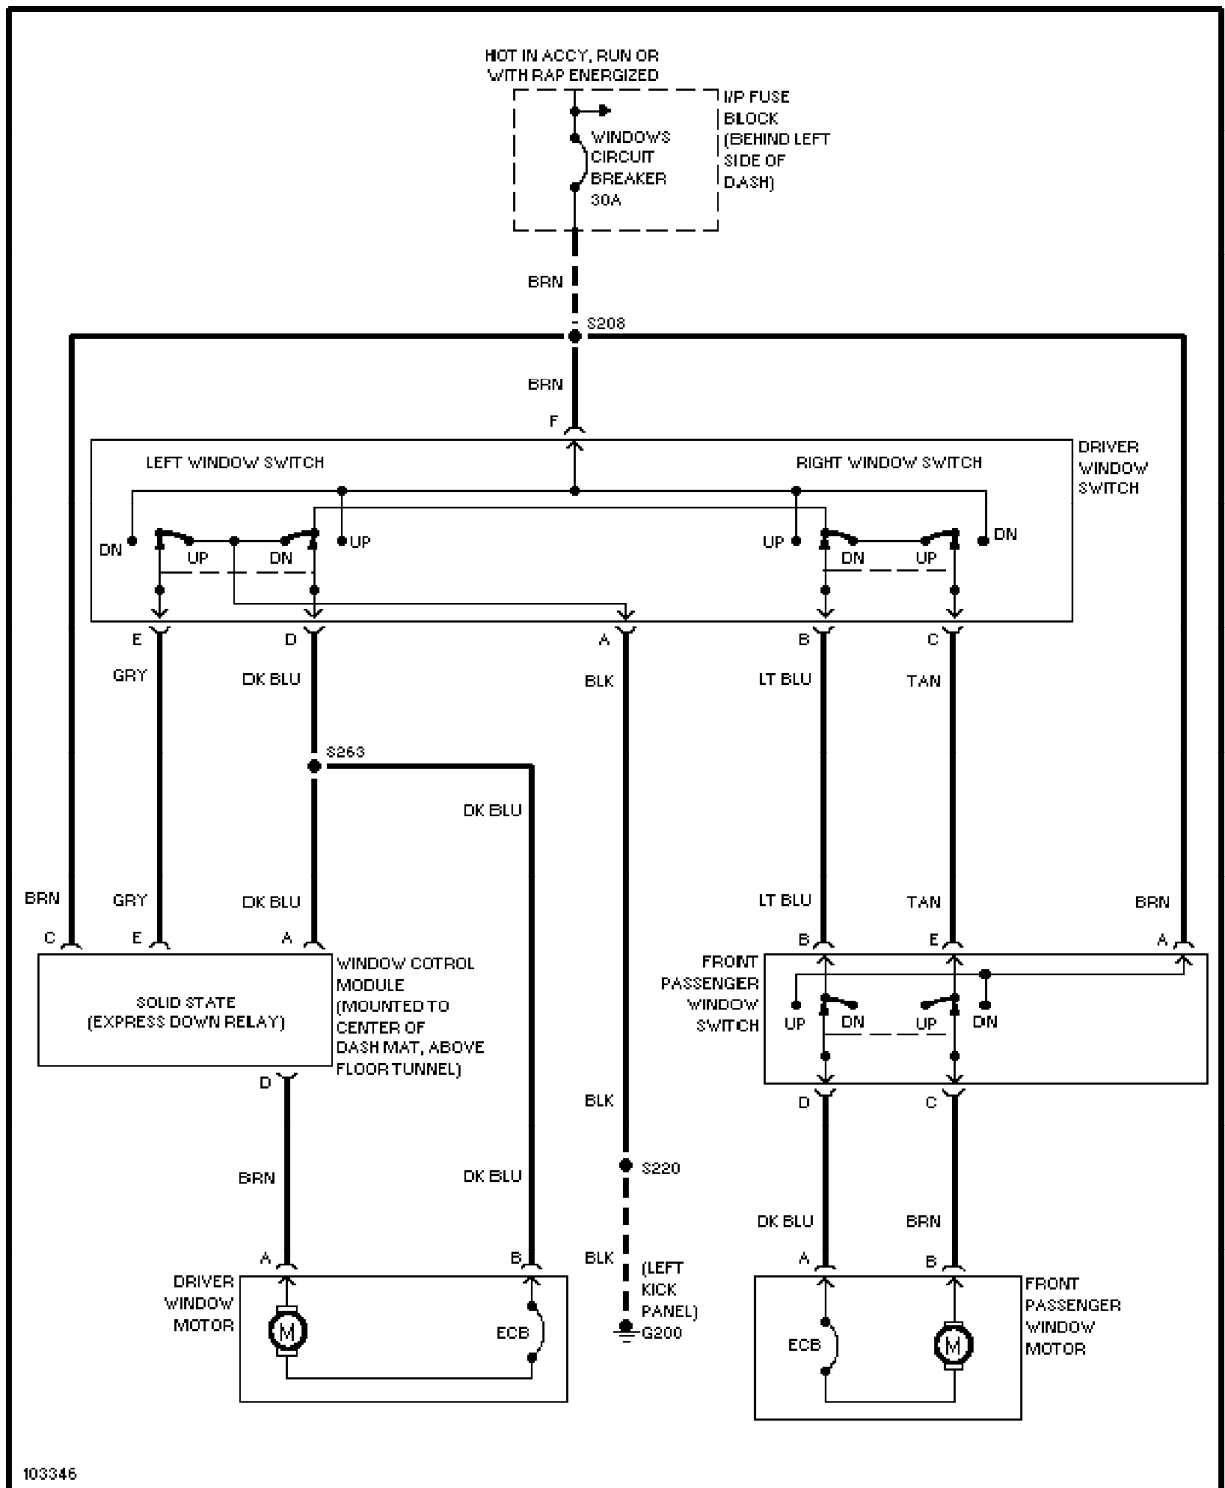

SYSTEM WIRING DIAGRAMS

ABC123

Entire Article
2000 Chevrolet Camaro

Power Window Circuit