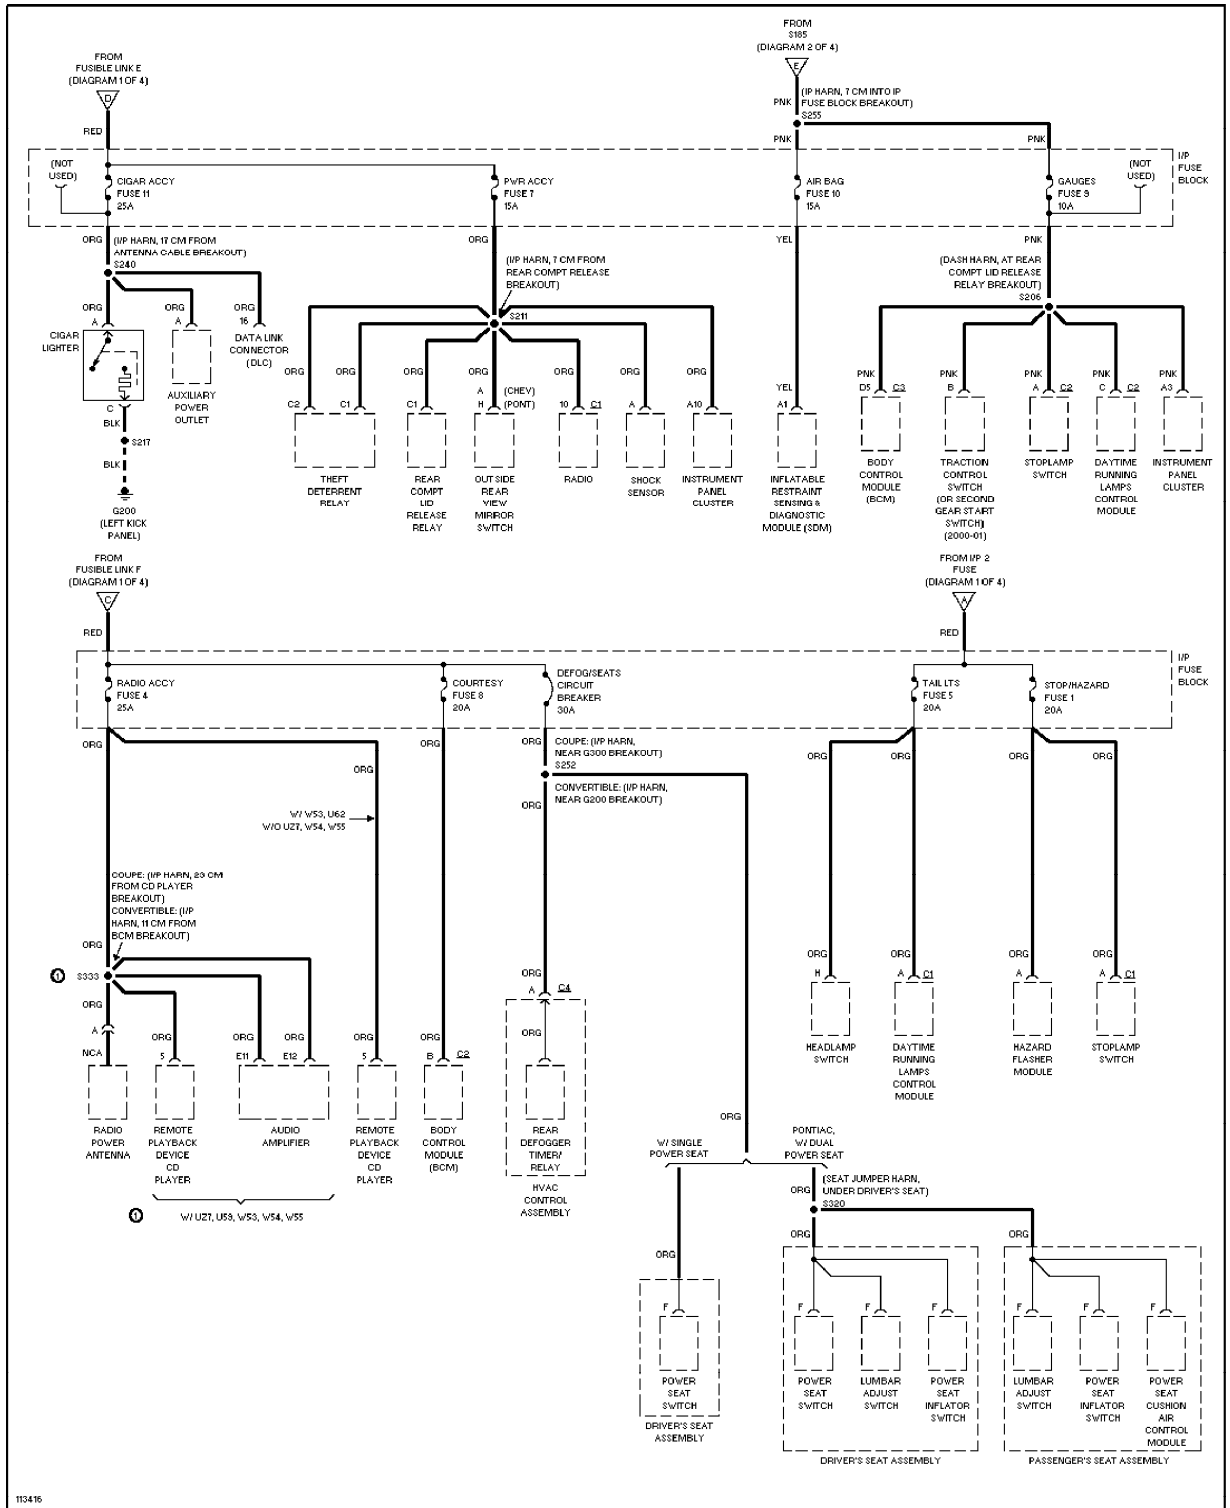

SYSTEM WIRING DIAGRAMS

ABC123

Entire Article
2000 Chevrolet Camaro

Power Distribution Circuit (3 of 4)