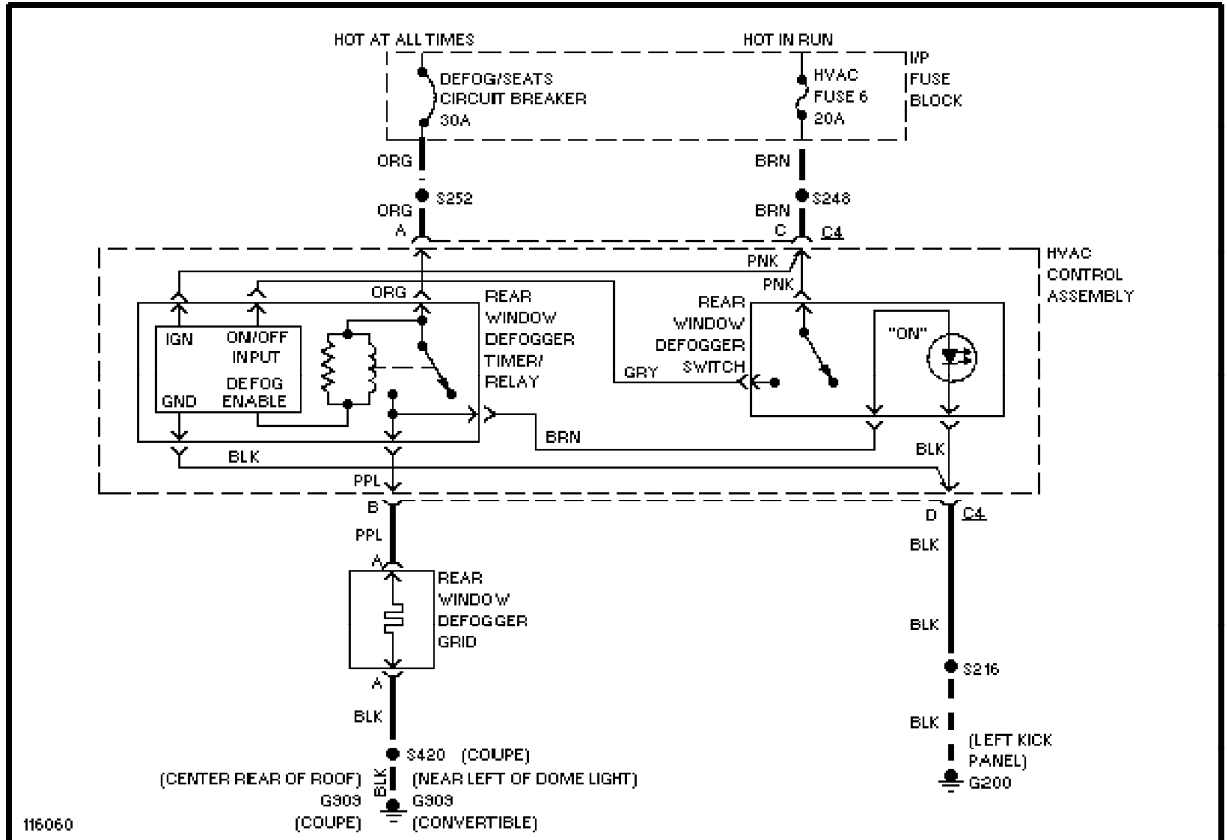

SYSTEM WIRING DIAGRAMS

ABC123

Entire Article
2000 Chevrolet Camaro

DEFOGGERS

Defogger Circuit

ENGINE PERFORMANCE

3.8L