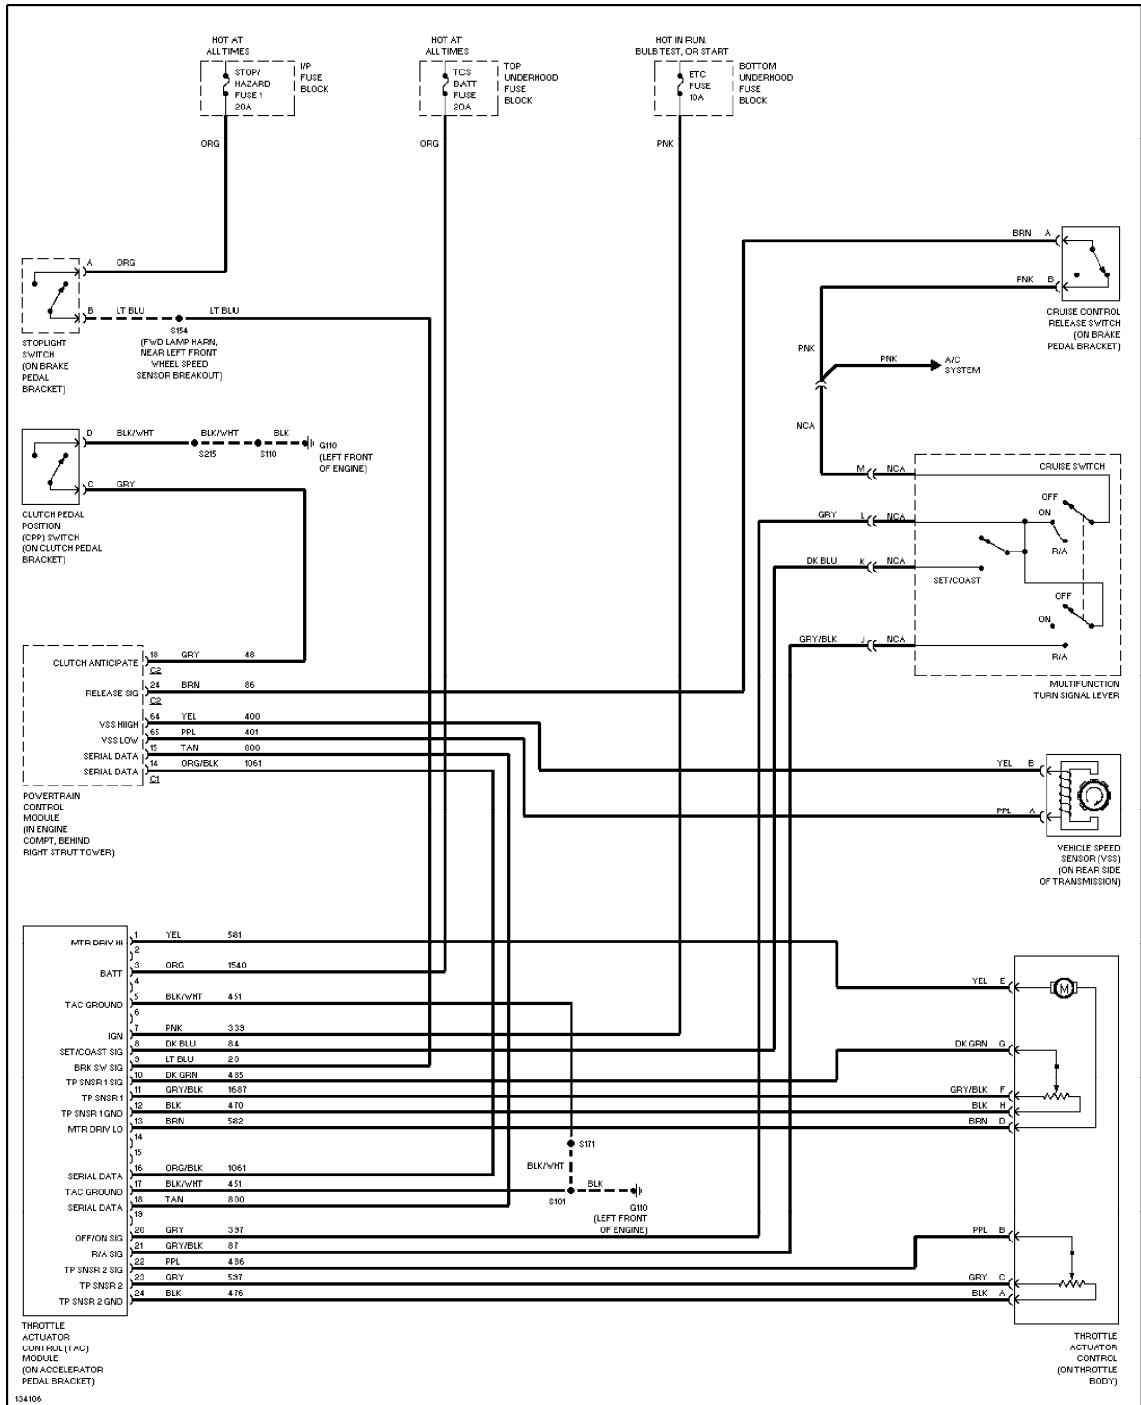

SYSTEM WIRING DIAGRAMS

ABC123

Entire Article
2000 Chevrolet Camaro

CRUISE CONTROL

3.8L

3.8L VIN K, Cruise Control Circuit