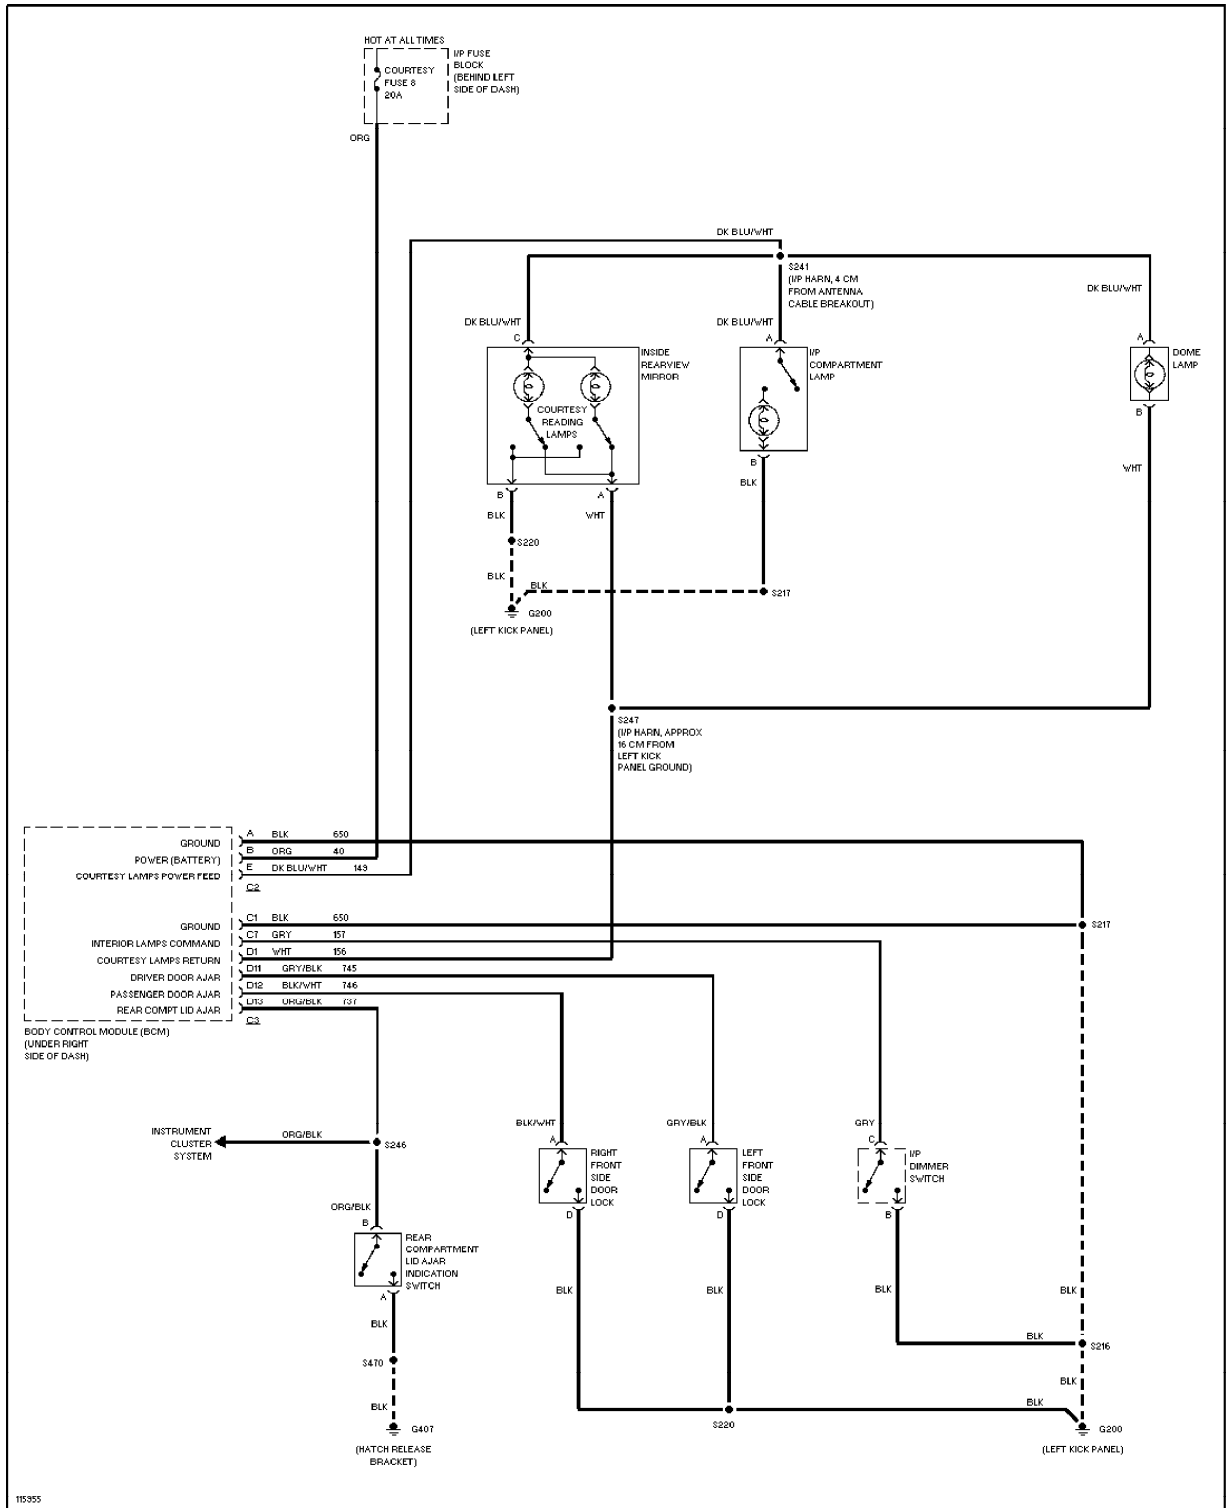

SYSTEM WIRING DIAGRAMS

ABC123

Entire Article
2000 Chevrolet Camaro

Courtesy Lamps Ci rcui t, Coupe