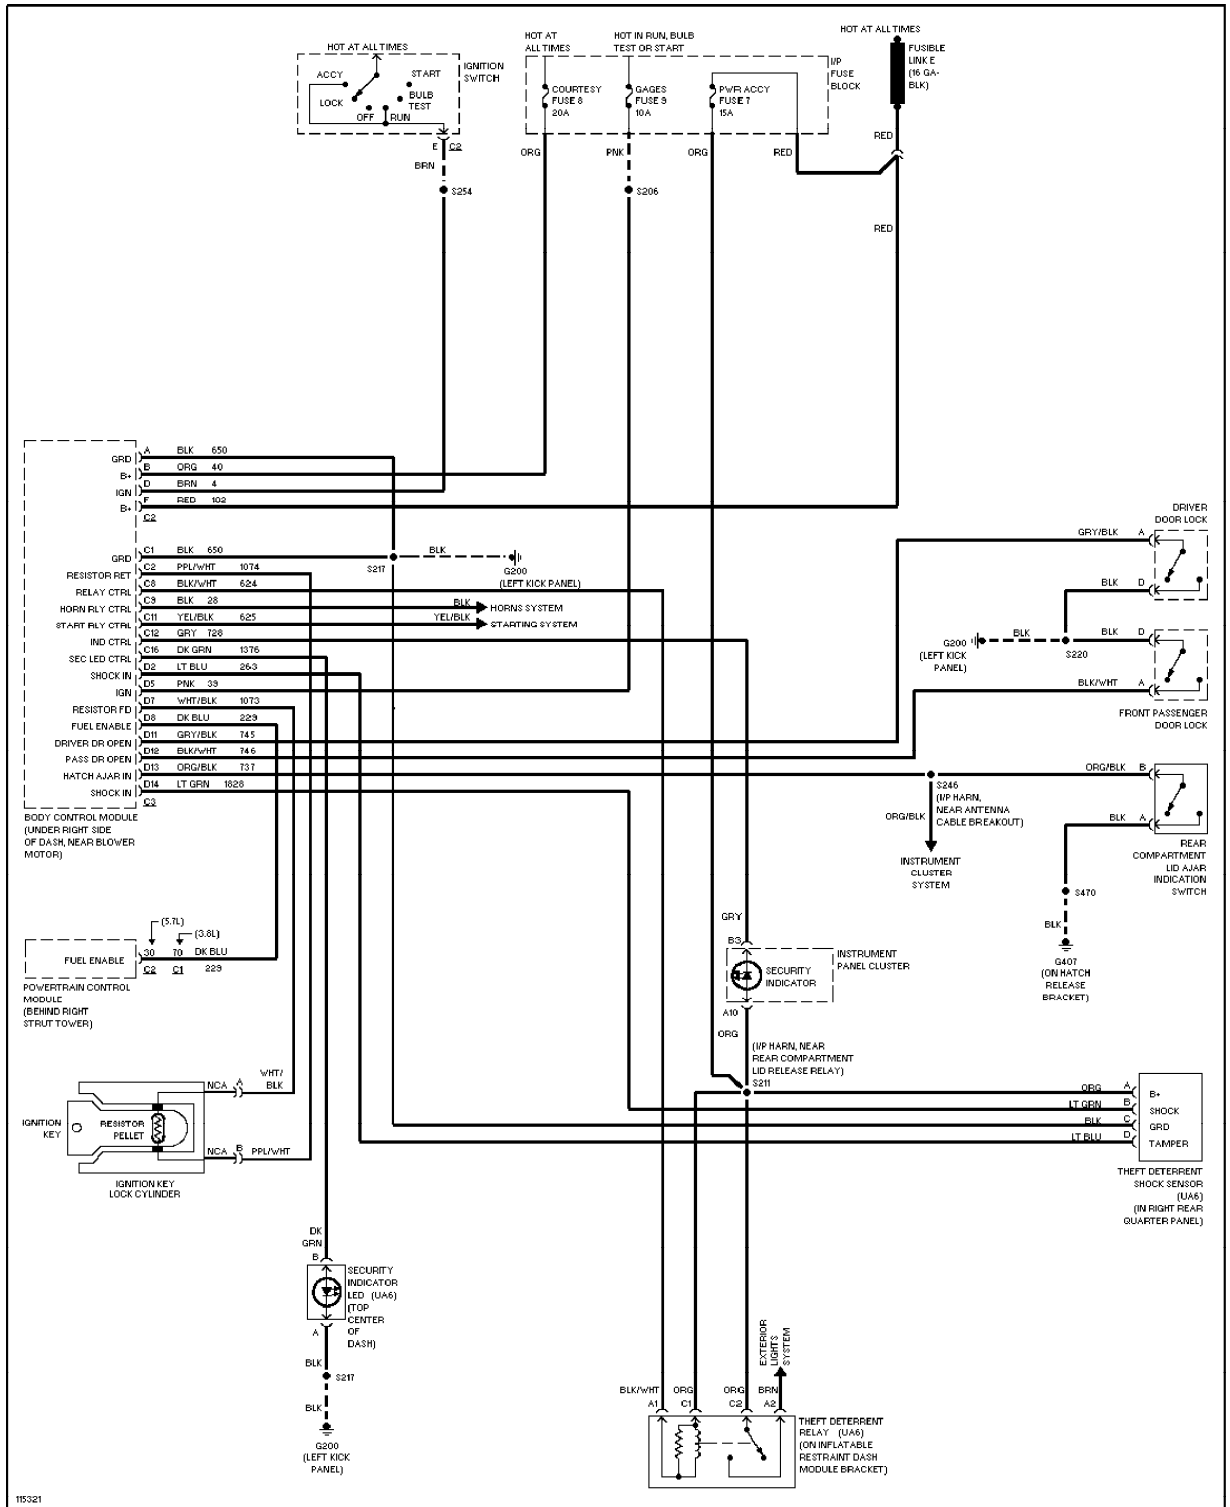

SYSTEM WIRING DIAGRAMS

ABC123

Entire Article
2000 Chevrolet Camaro

Anti - theft Ci rcuit